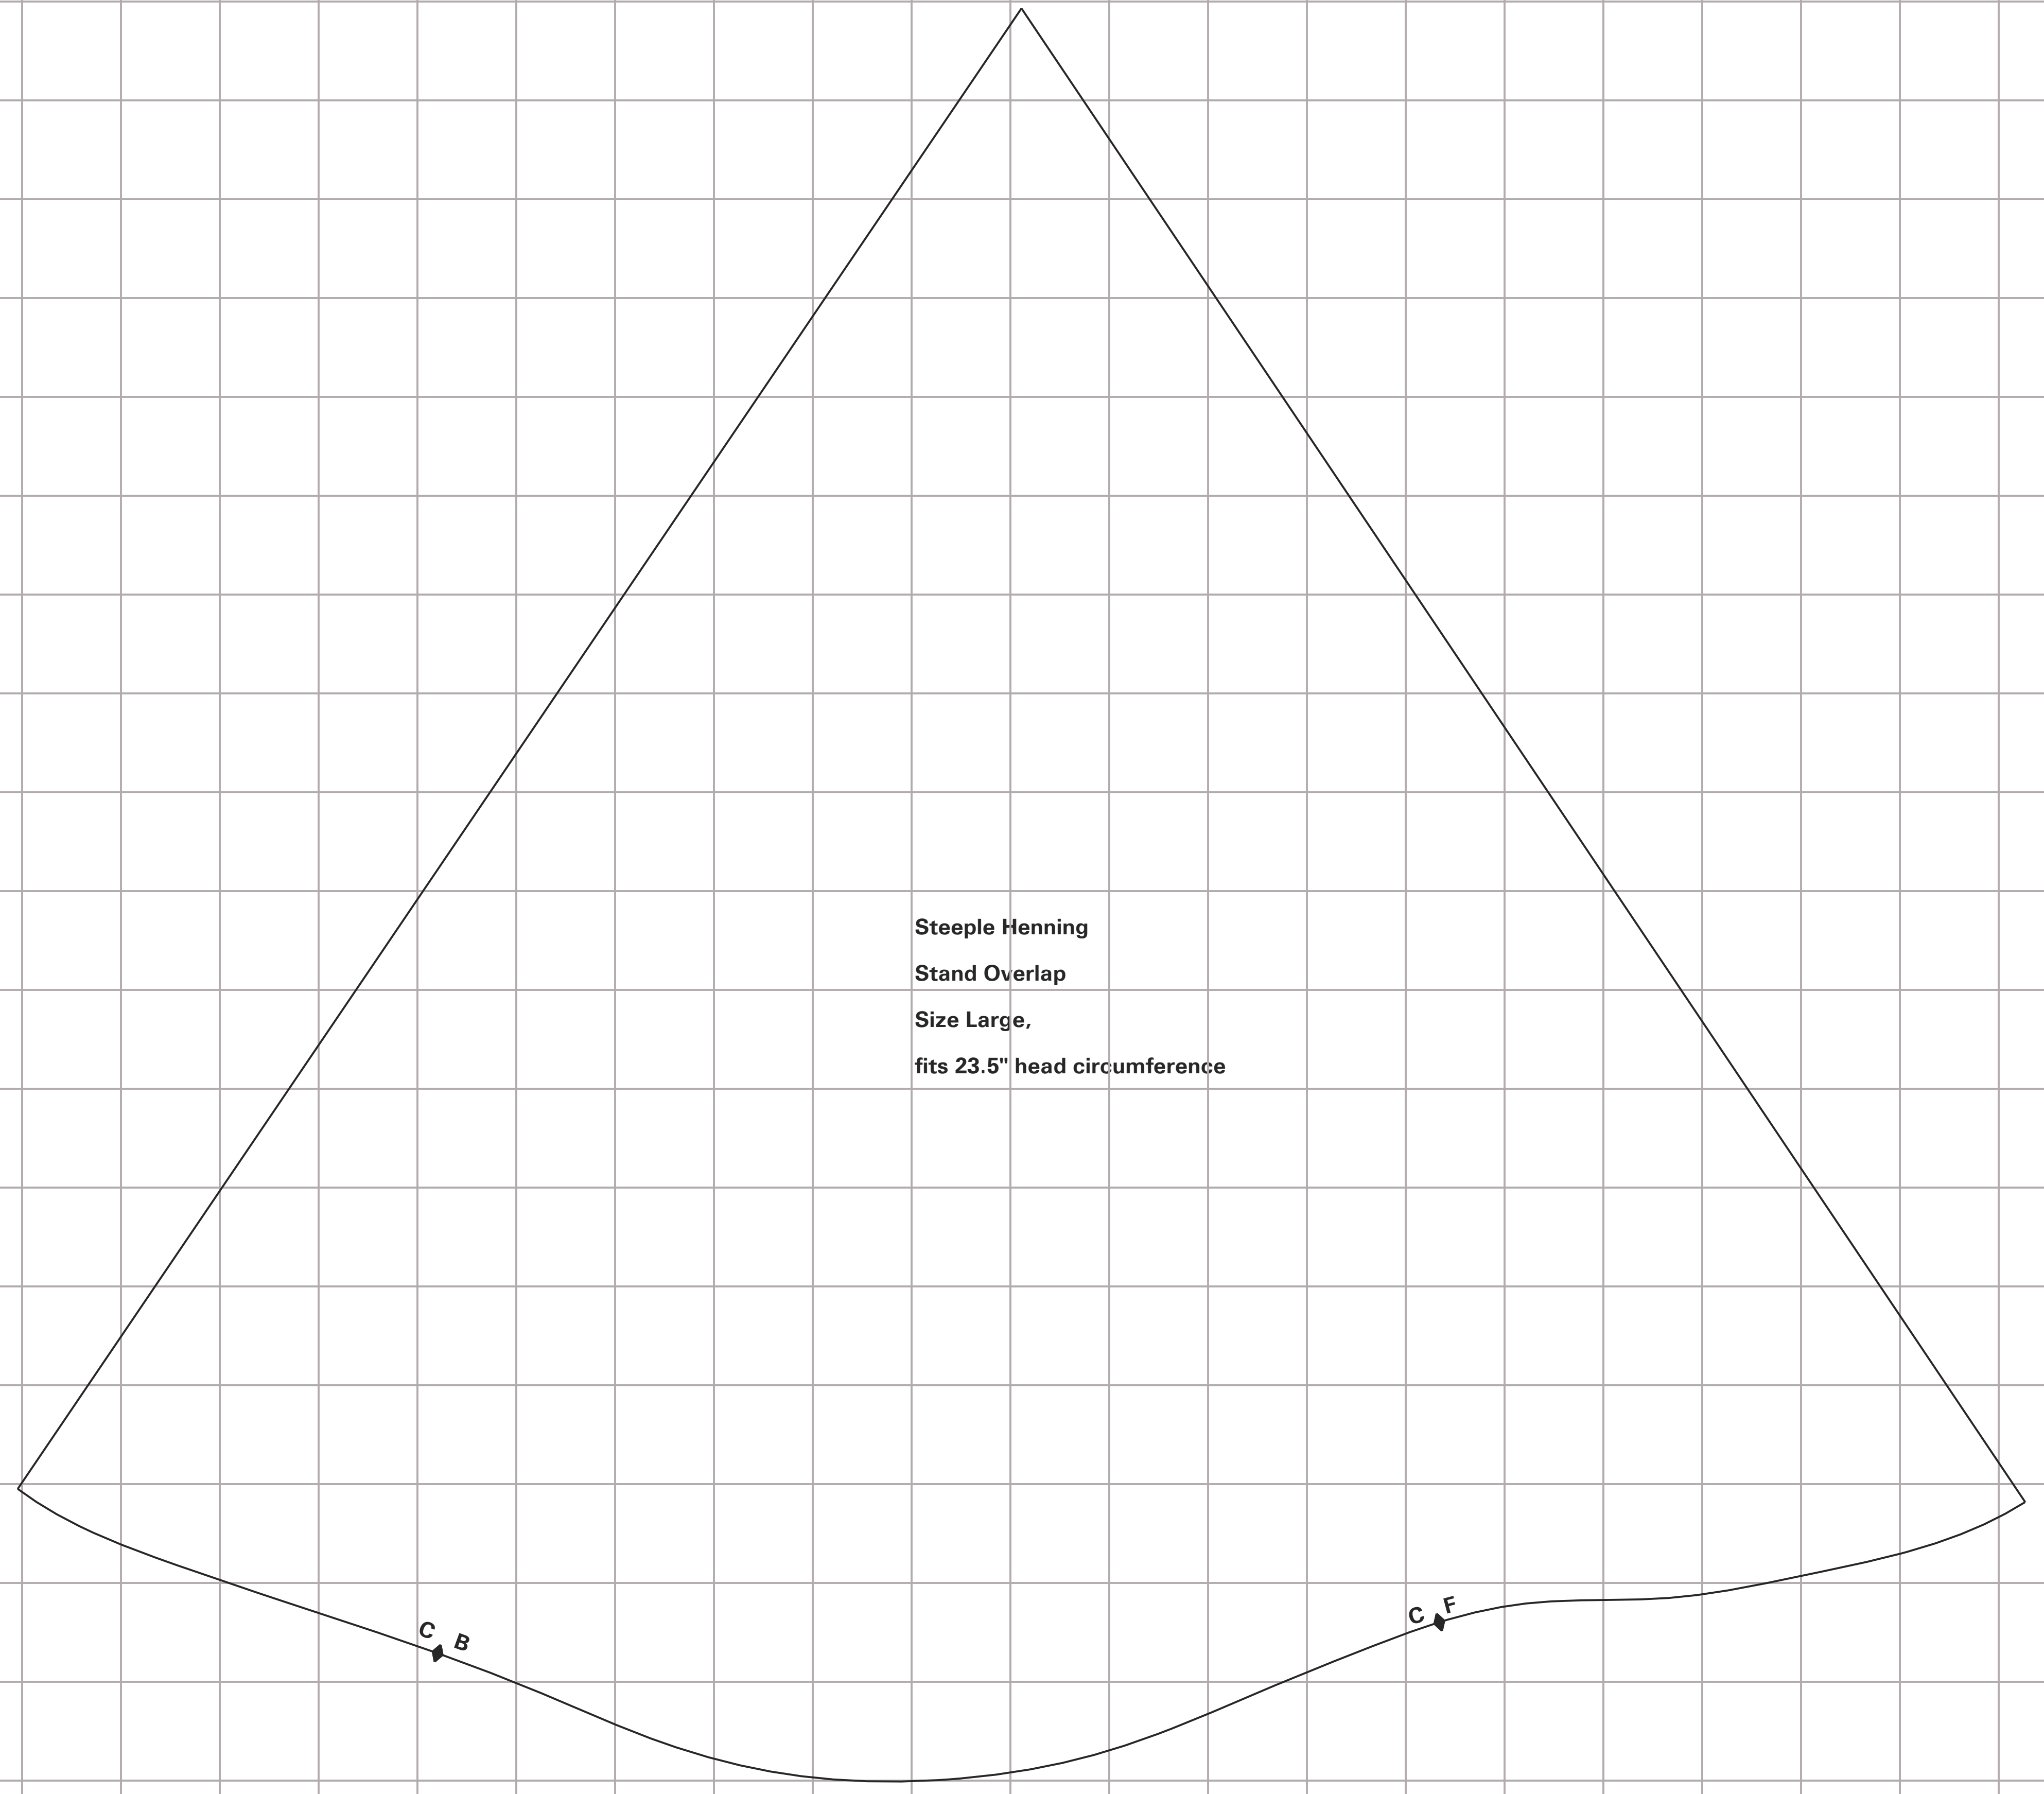

**Steeple Henning  
Stand  
Size Large,  
fits 23.5" head circumference**

**Steeple Henning  
Stand Overlap  
Size Large,  
fits 23.5" head circumference**

# **Steeple Hennin Size Large**