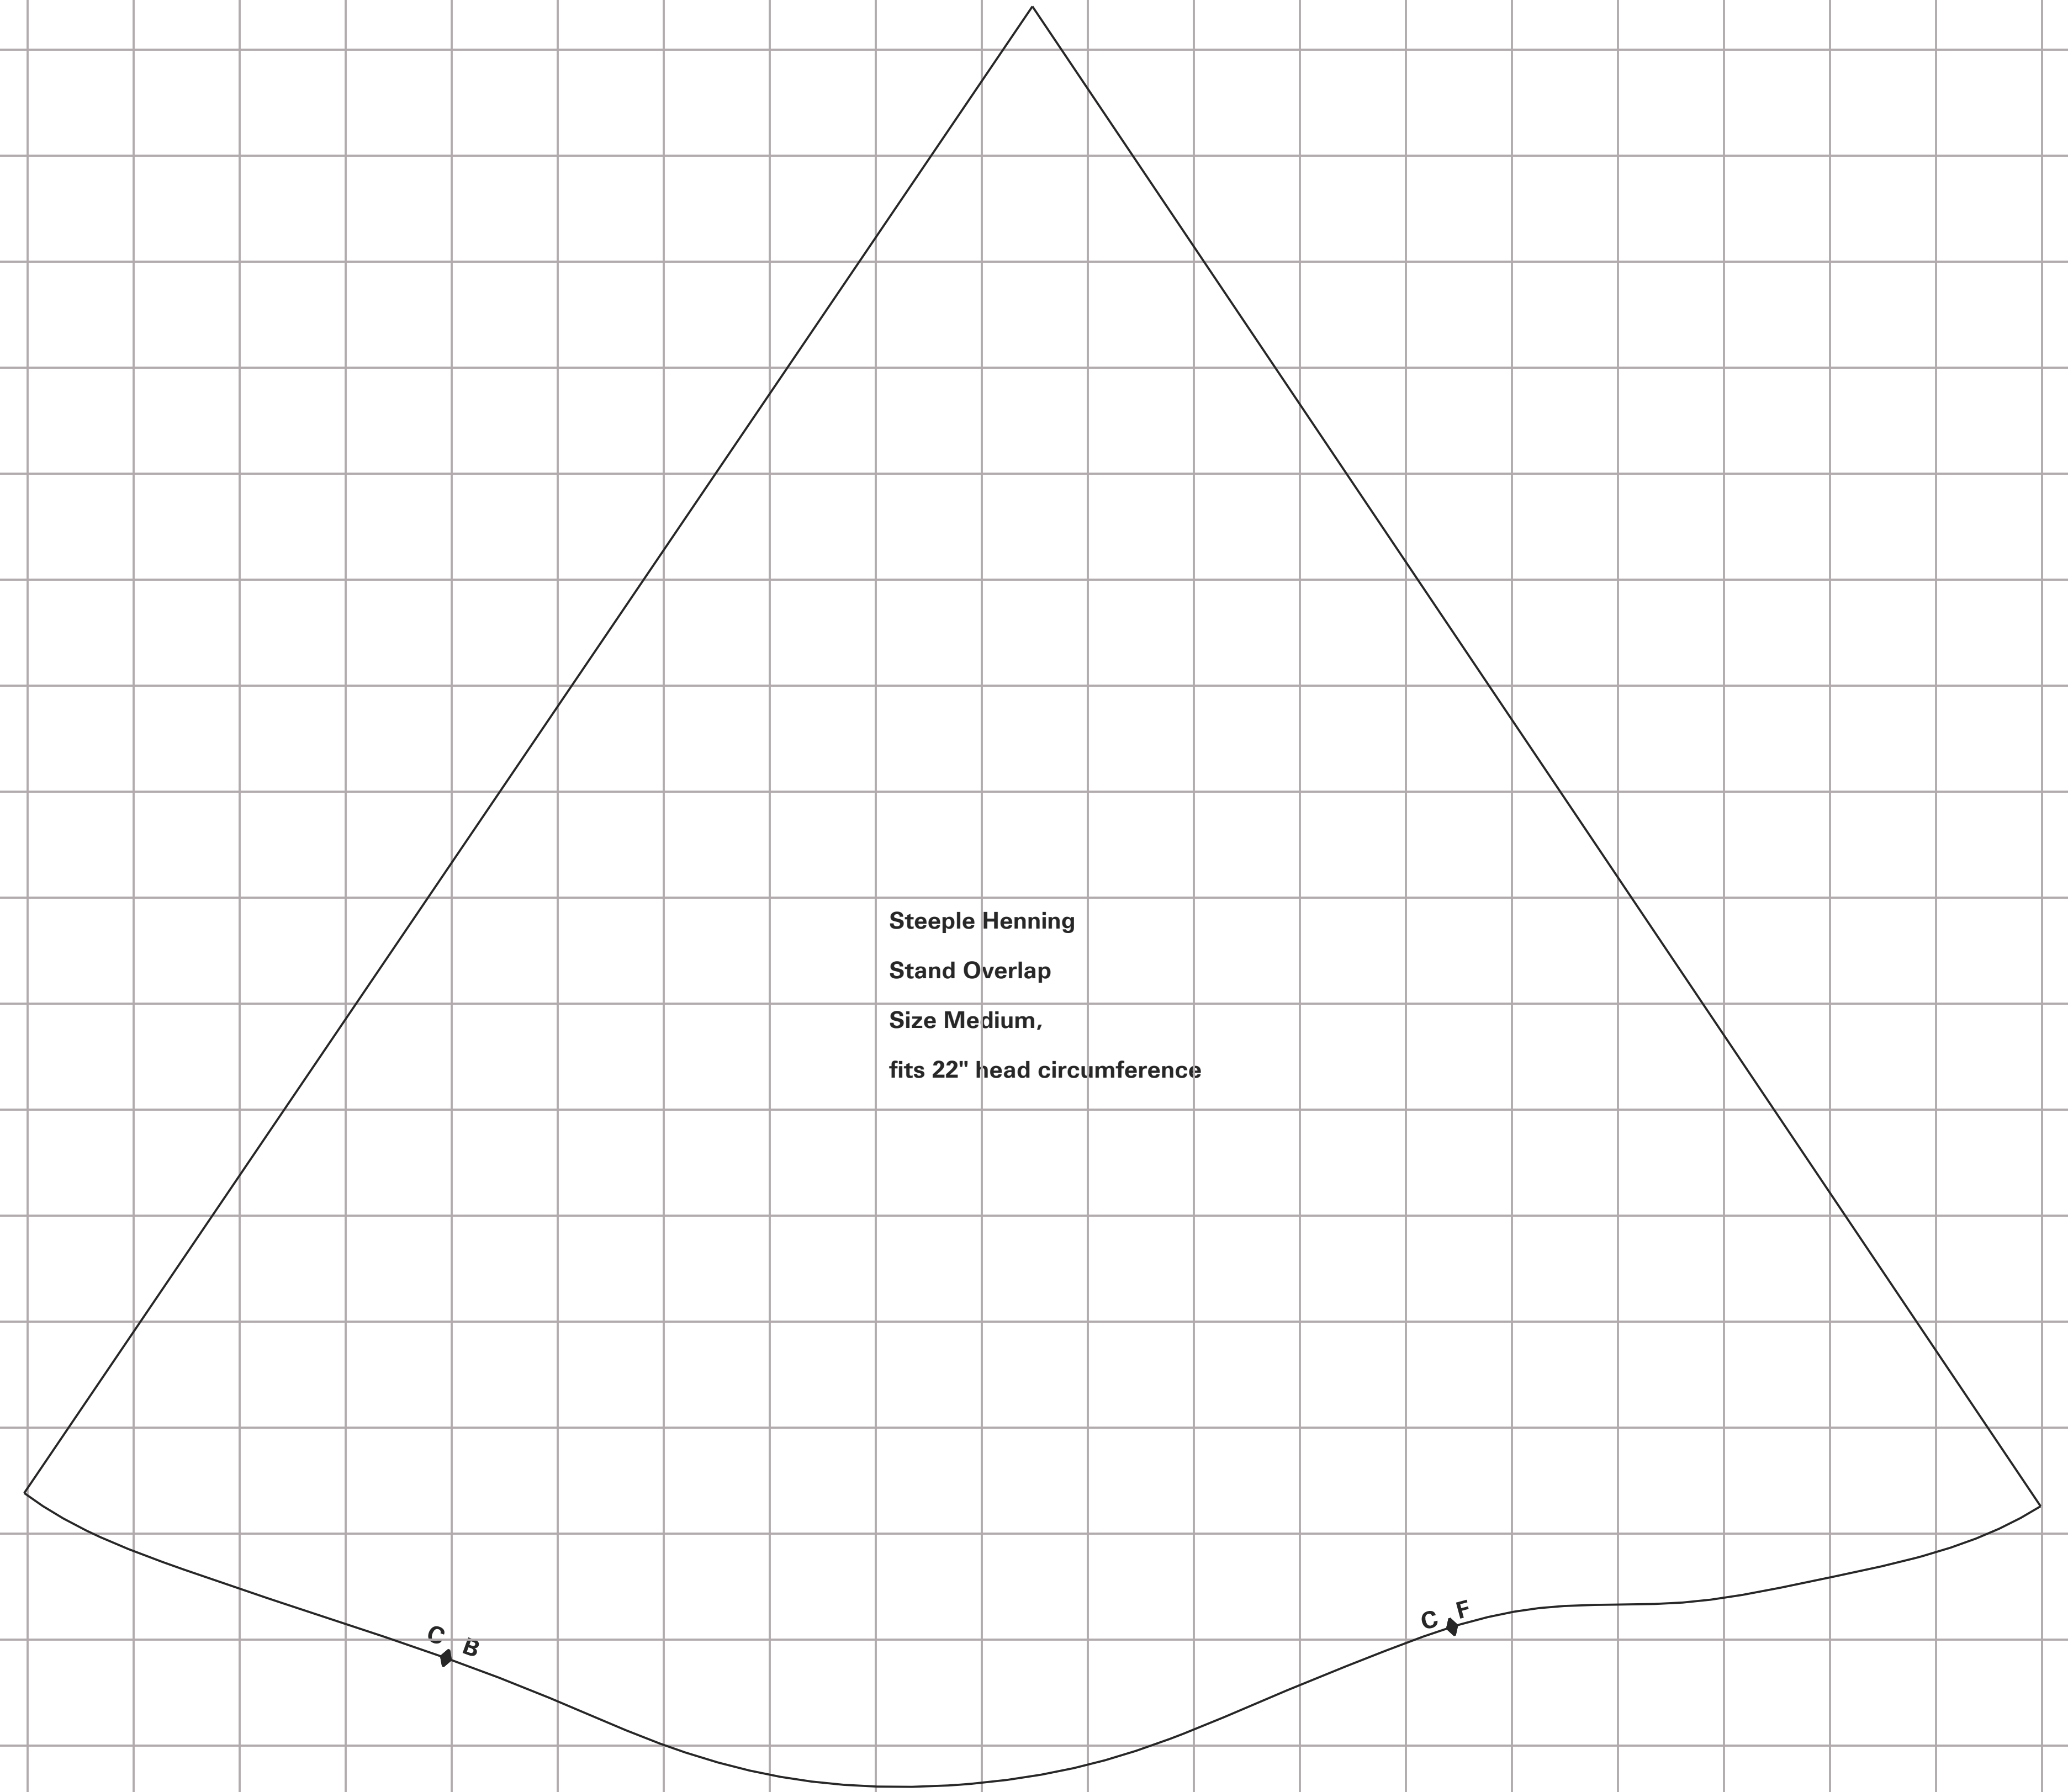

**Steeple Henning
Stand
Size Medium,
fits 22" head circumference**

**Steeple Henning
Stand Overlap
Size Medium,
fits 22" head circumference**

Steeple Hennin Size Medium