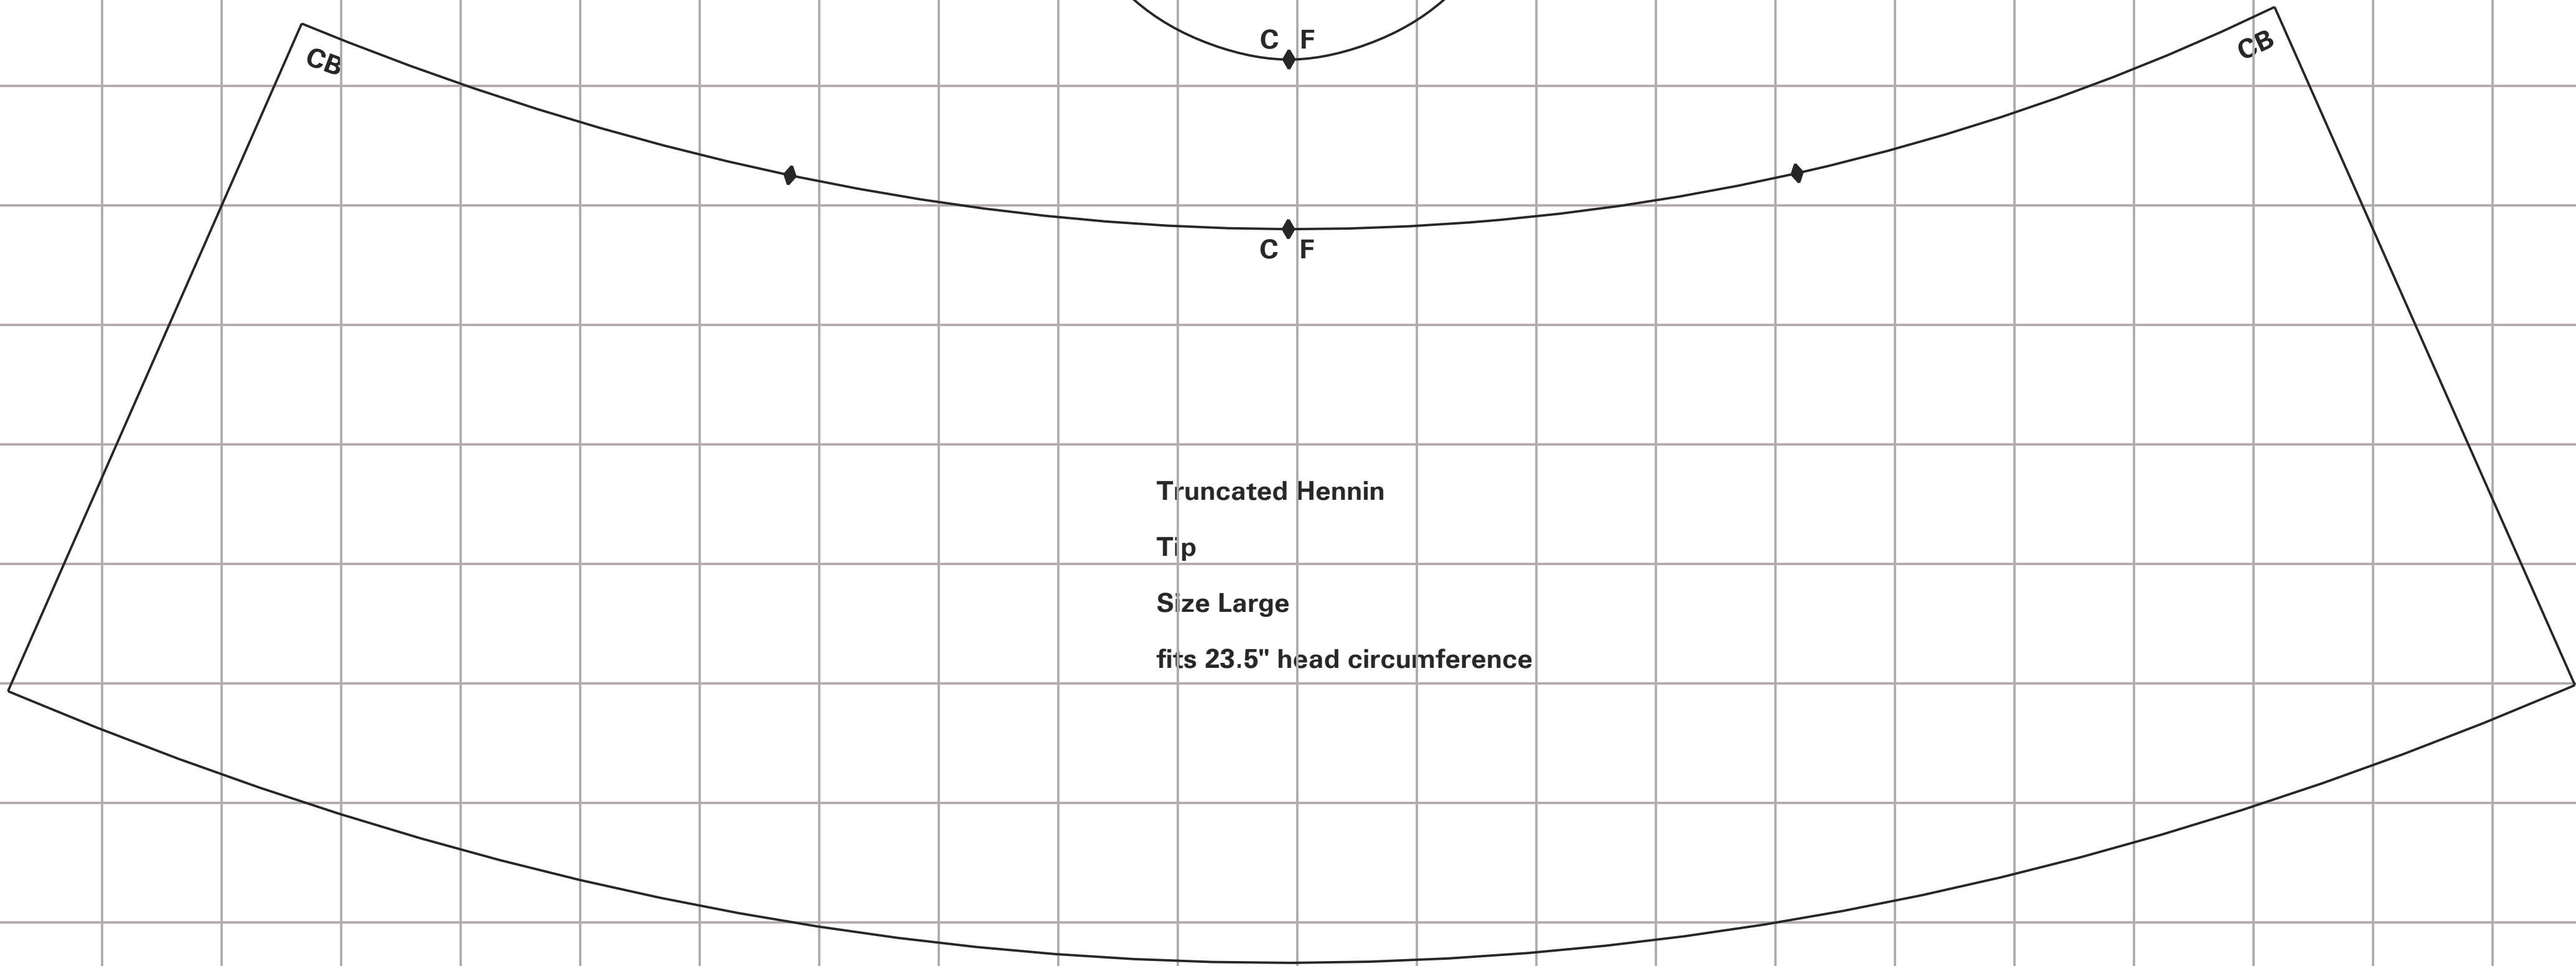

Truncated Hennin  
Stand  
Size Large  
fits 23.5" head circumference

Truncated Hennin  
Tip  
Size Large  
fits 23.5" head circumference

# Truncated Hennin Size Large