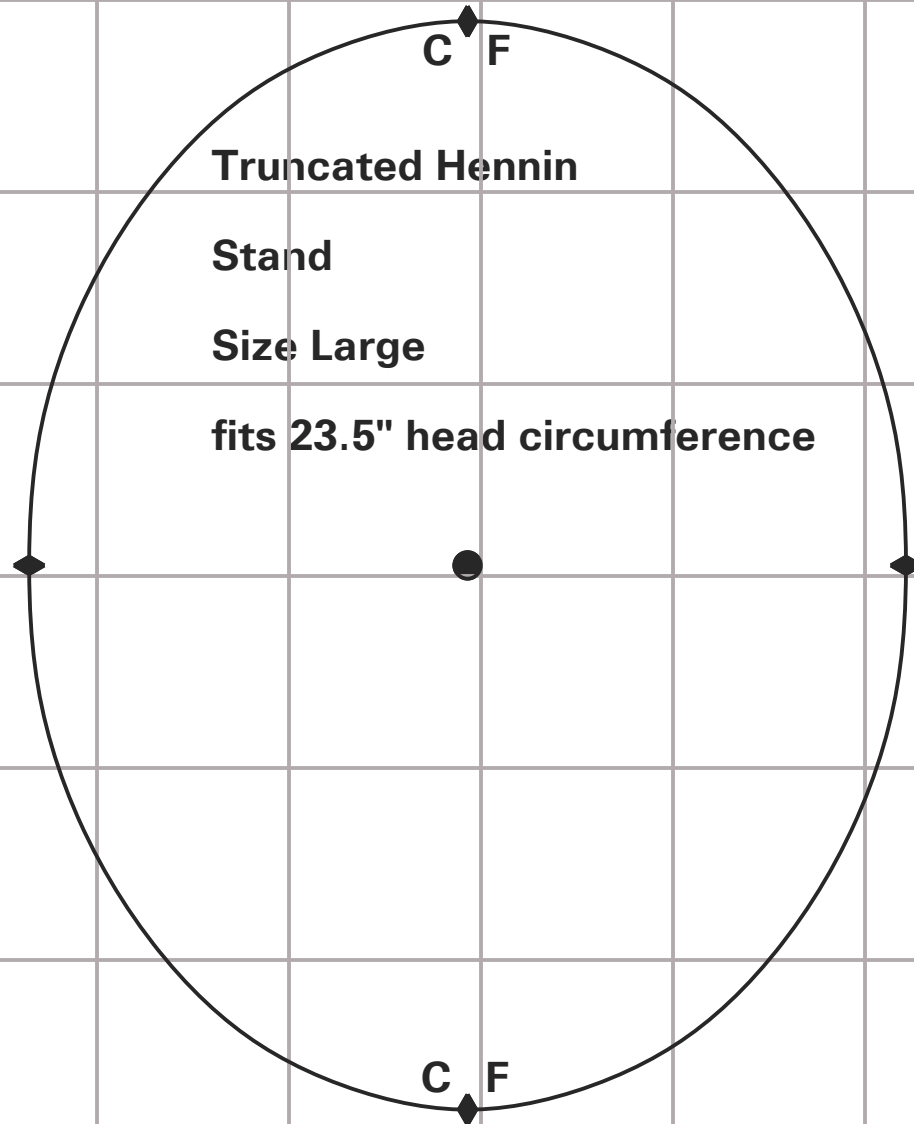

Truncated Hennin  
Stand  
Size Large  
fits 23.5" head circumference

Truncated Hennin  
Tip  
Size Large  
fits 23.5" head circumference

# Truncated Hennin Size Large