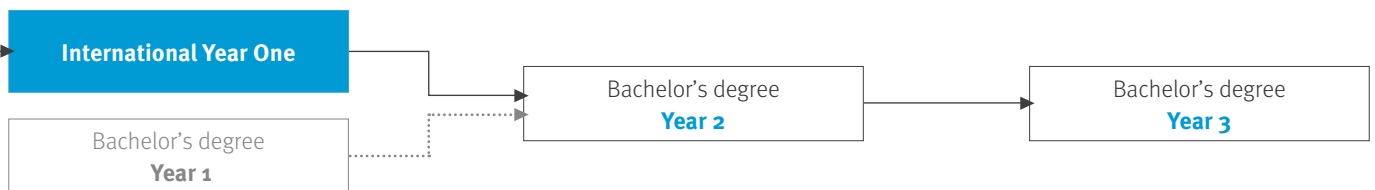

International Year One

Your path to the 2nd year of a bachelor's degree

👉 kaplanpathways.study/iyo | [f](#) [t](#) [v](#) [i](#) [s](#) Search: 'KaplanPathways'

Why study the IYO?

- Full university preparation, including the equivalent of your 1st year of university
- Guaranteed entry to year 2 of a bachelor's degree at your chosen university*
- Flexible start dates to suit your schedule
- More tutor contact hours than you would receive on the 1st year of your degree
- Guaranteed accommodation (when you apply before the specified deadline)
- Special academic and English language support to ensure you're ready for your degree

* When you successfully complete your IYO course at the required level with good attendance

Course information

Course length: 7 to 15 months (depending on your English language level)

Intakes: throughout the year

Academic entry level: completion of high school with good grades

English entry level: UKVI IELTS score of between 4.0 in all skills and 6.0 (minimum 5.0 in all skills)

Tuition fees: £12,350 to £21,960 (depending on your course length and study destination)