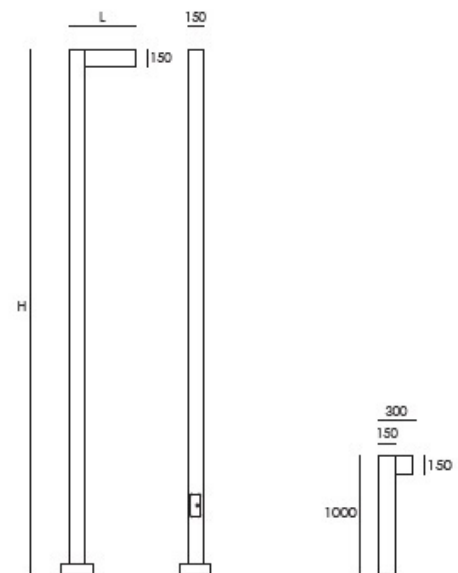

FAT

Mechanical data:

Mounting: on the ground / foundation required
Casing: aluminium
Power supply: inside

Optical data:

Light distribution: symmetrical, street or park
Lighting: direct

Other data:

Contains light source: yes
Type of source: LED
Application: parks, estates, surroundings of office buildings
On request: fuse connector, DALI, A 1-10V