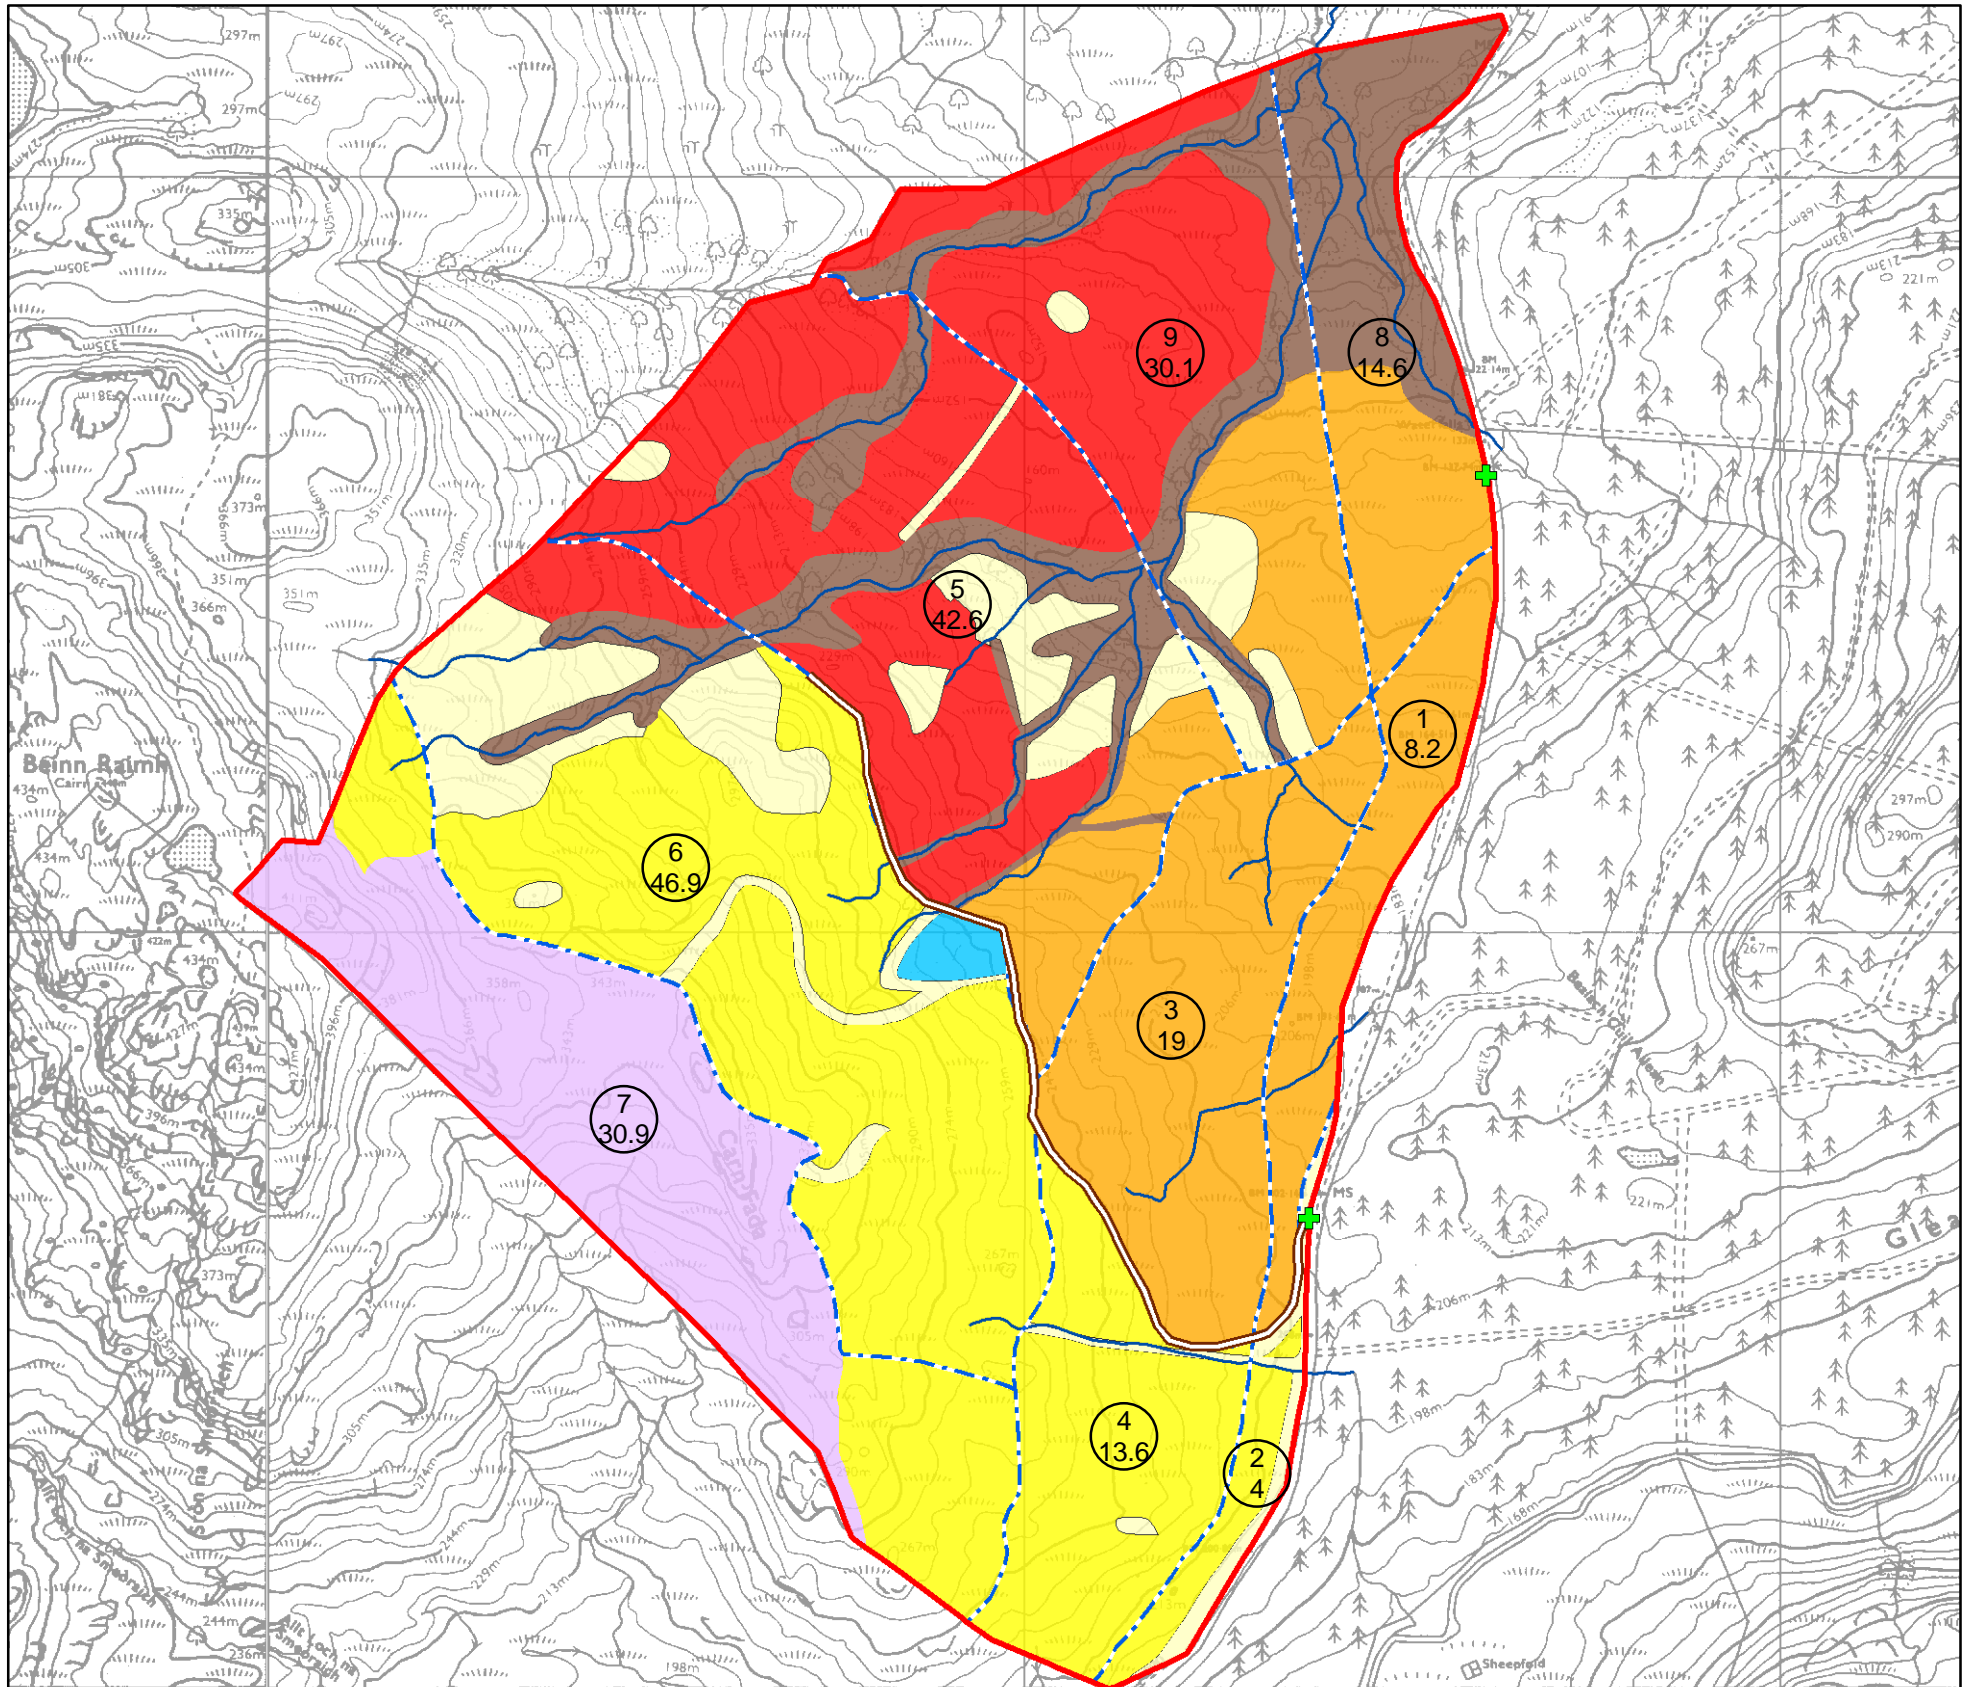

Fernaig

Case No: 4193116
 BRN: 167707
 MLC: 765/0047
 FID: NG/85929/31125

LTFP MAP - FELLING PLAN

Legend

	Legal Bdy	Felling Phases		Native MB	
	Comp Bdy		Phase 1: 2012 - 16		LTR
	Access Points		Phase 2: 2017 - 21		Open Ground
	Forest Road		Phase 3: 2022 - 26		Other Land

Scale
 1:10,000
 29/11/2012

UPM
UPM Tilhill

43 Clachmaharry Road
 Inverness
 IV3 8RA
 Tel: (01463) 234633
 Fax: (01463) 225297

Based upon the Ordnance Survey map
 with the permission of The Controller of
 Her Majesty's Stationary Office,
 Crown Copyright
 Licence No. AL100018344

NG8584s:
 NG83SW