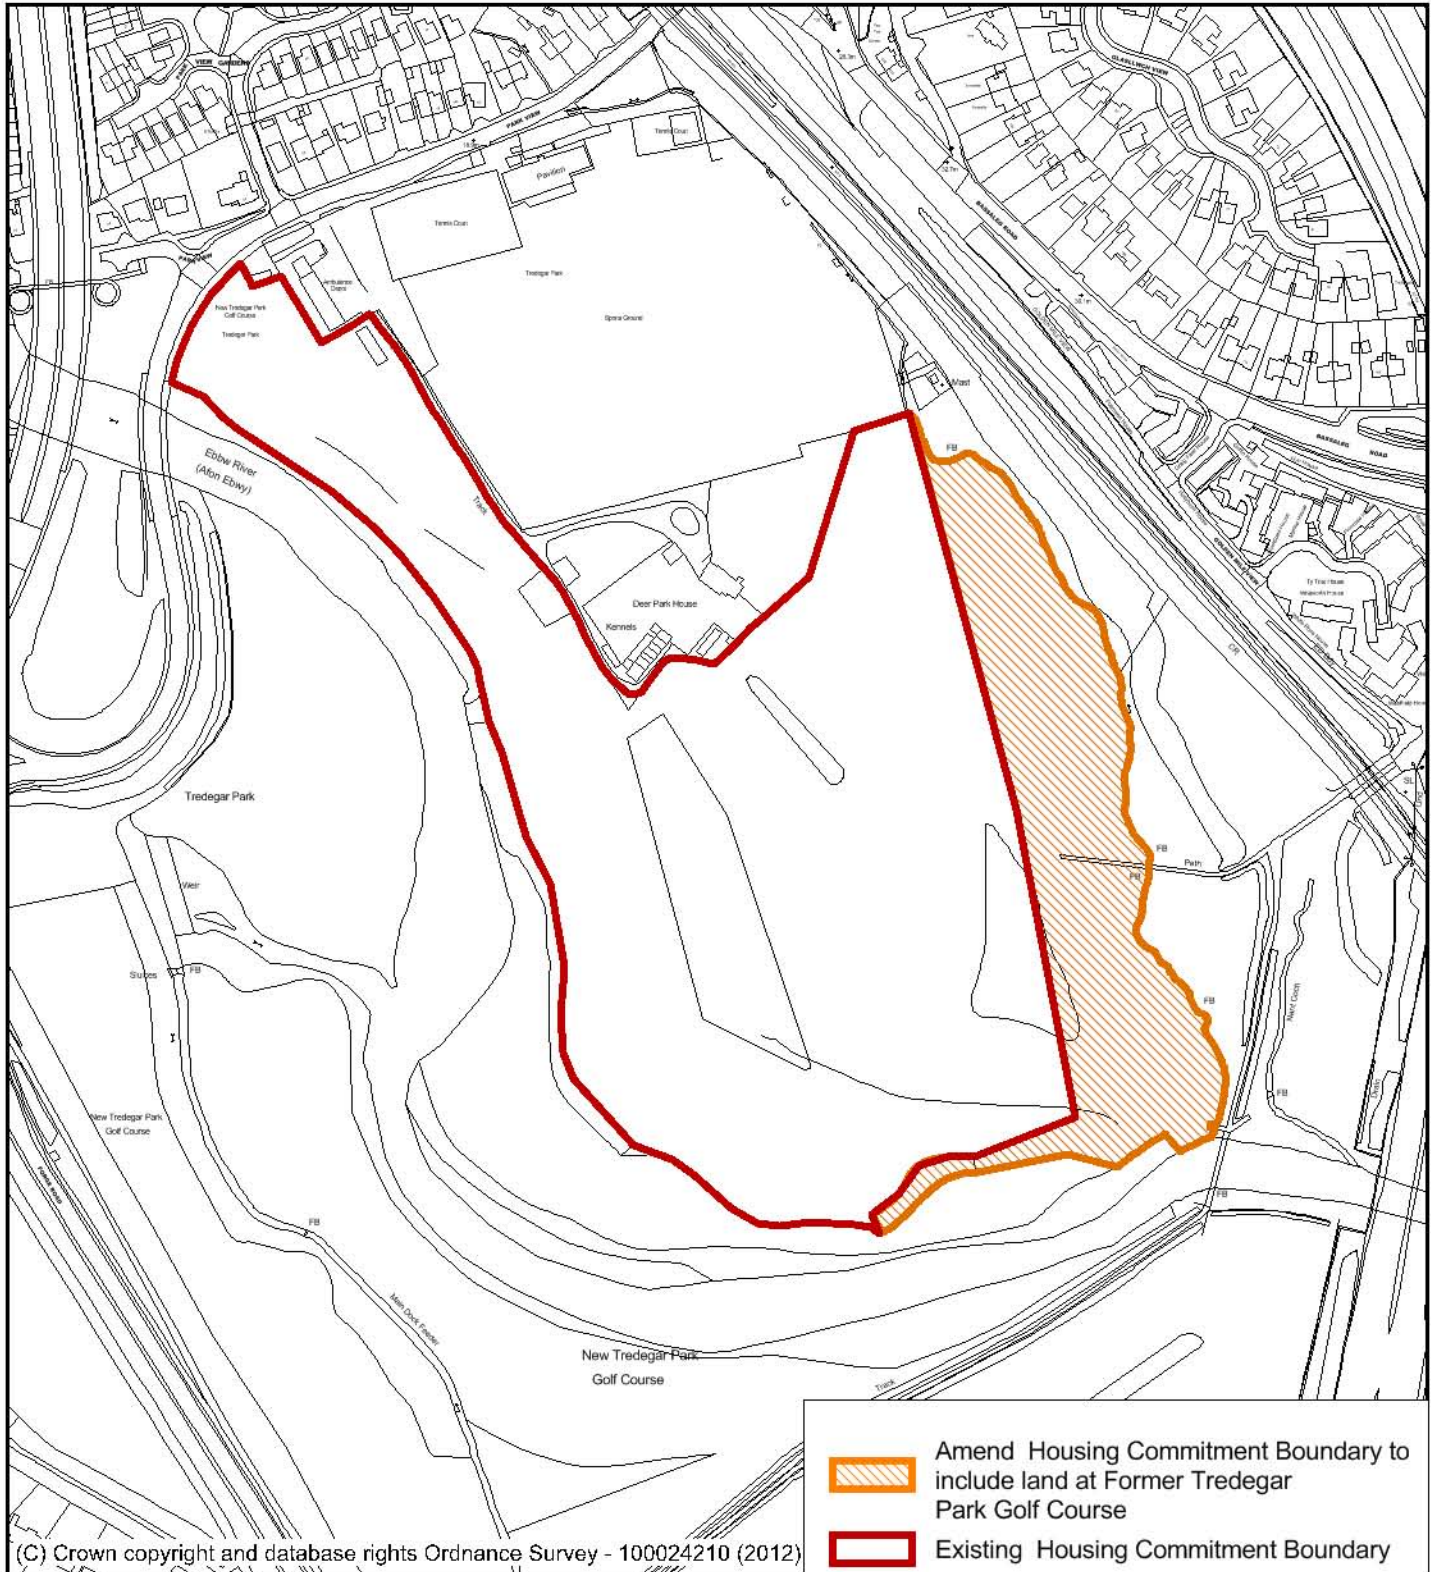

# Newport City Council Local Development Plan 2011 - 2026 Alternative Site Register

## PART B: Proposed amendments to the existing LDP

Site Reference - AS(A)019

Site Name -Former Tredegar Park Golf Course

	<b>Proposed Amendment -</b> Amend Housing Commitment Boundary to include land at Former Tredegar Park Golf Course			
	<b>LDP Current Allocation</b>	Housing Commitment		
	Ward	Graig		Area (Hectares)
			Scale	1:3,500