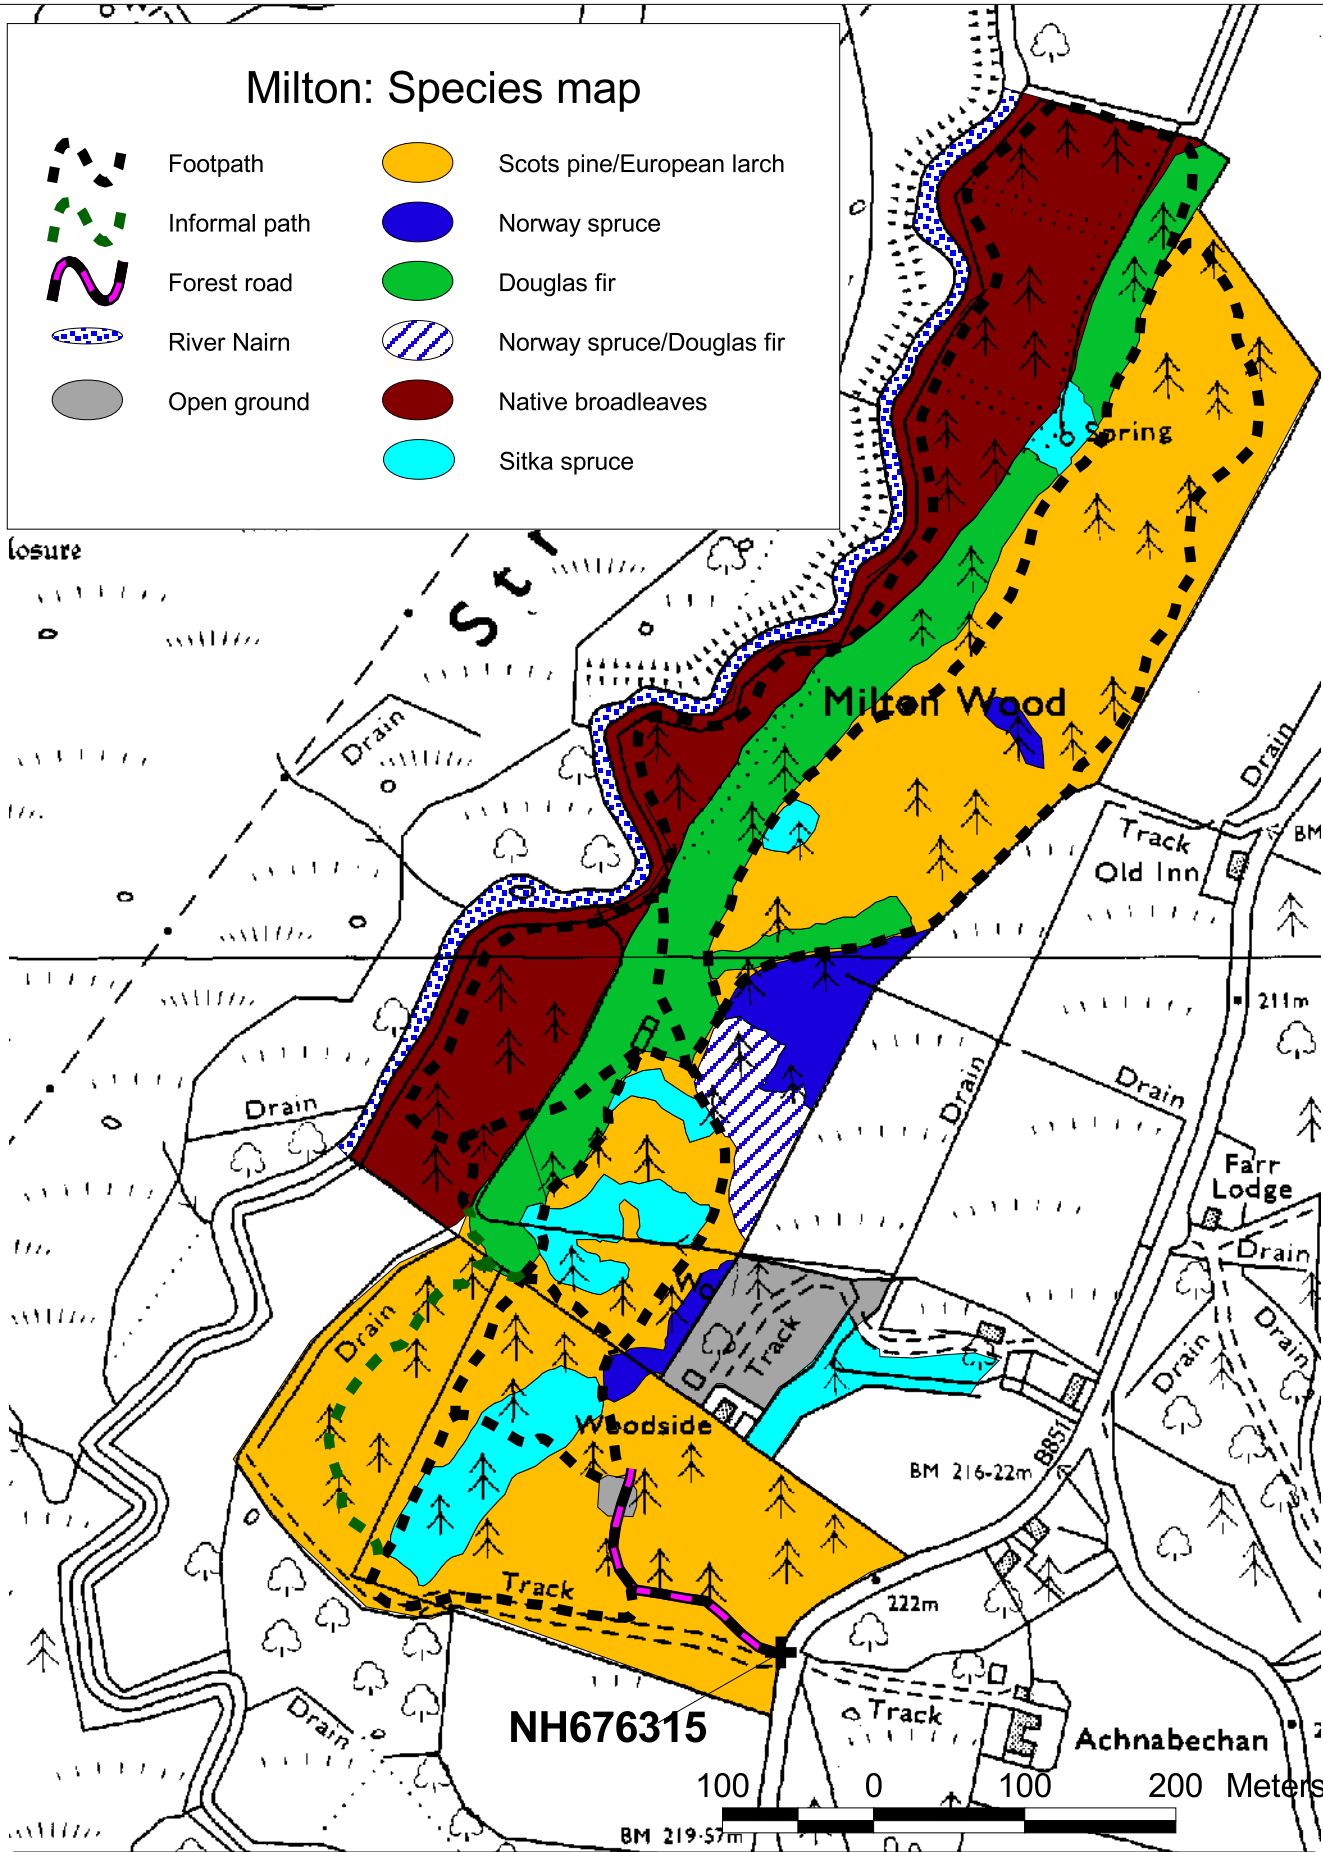

Milton: Species map

- | | | | |
|--|---------------|---|---------------------------|
|  | Footpath |  | Scots pine/European larch |
|  | Informal path |  | Norway spruce |
|  | Forest road |  | Douglas fir |
|  | River Nairn |  | Norway spruce/Douglas fir |
|  | Open ground |  | Native broadleaves |
| | |  | Sitka spruce |

Scale: 1:5000

Mapping data licenced from
Ordnance Survey®
©Crown Copyright and/or database right 2012

Milton Wood
Existing
Species Map

19 Sep 2012