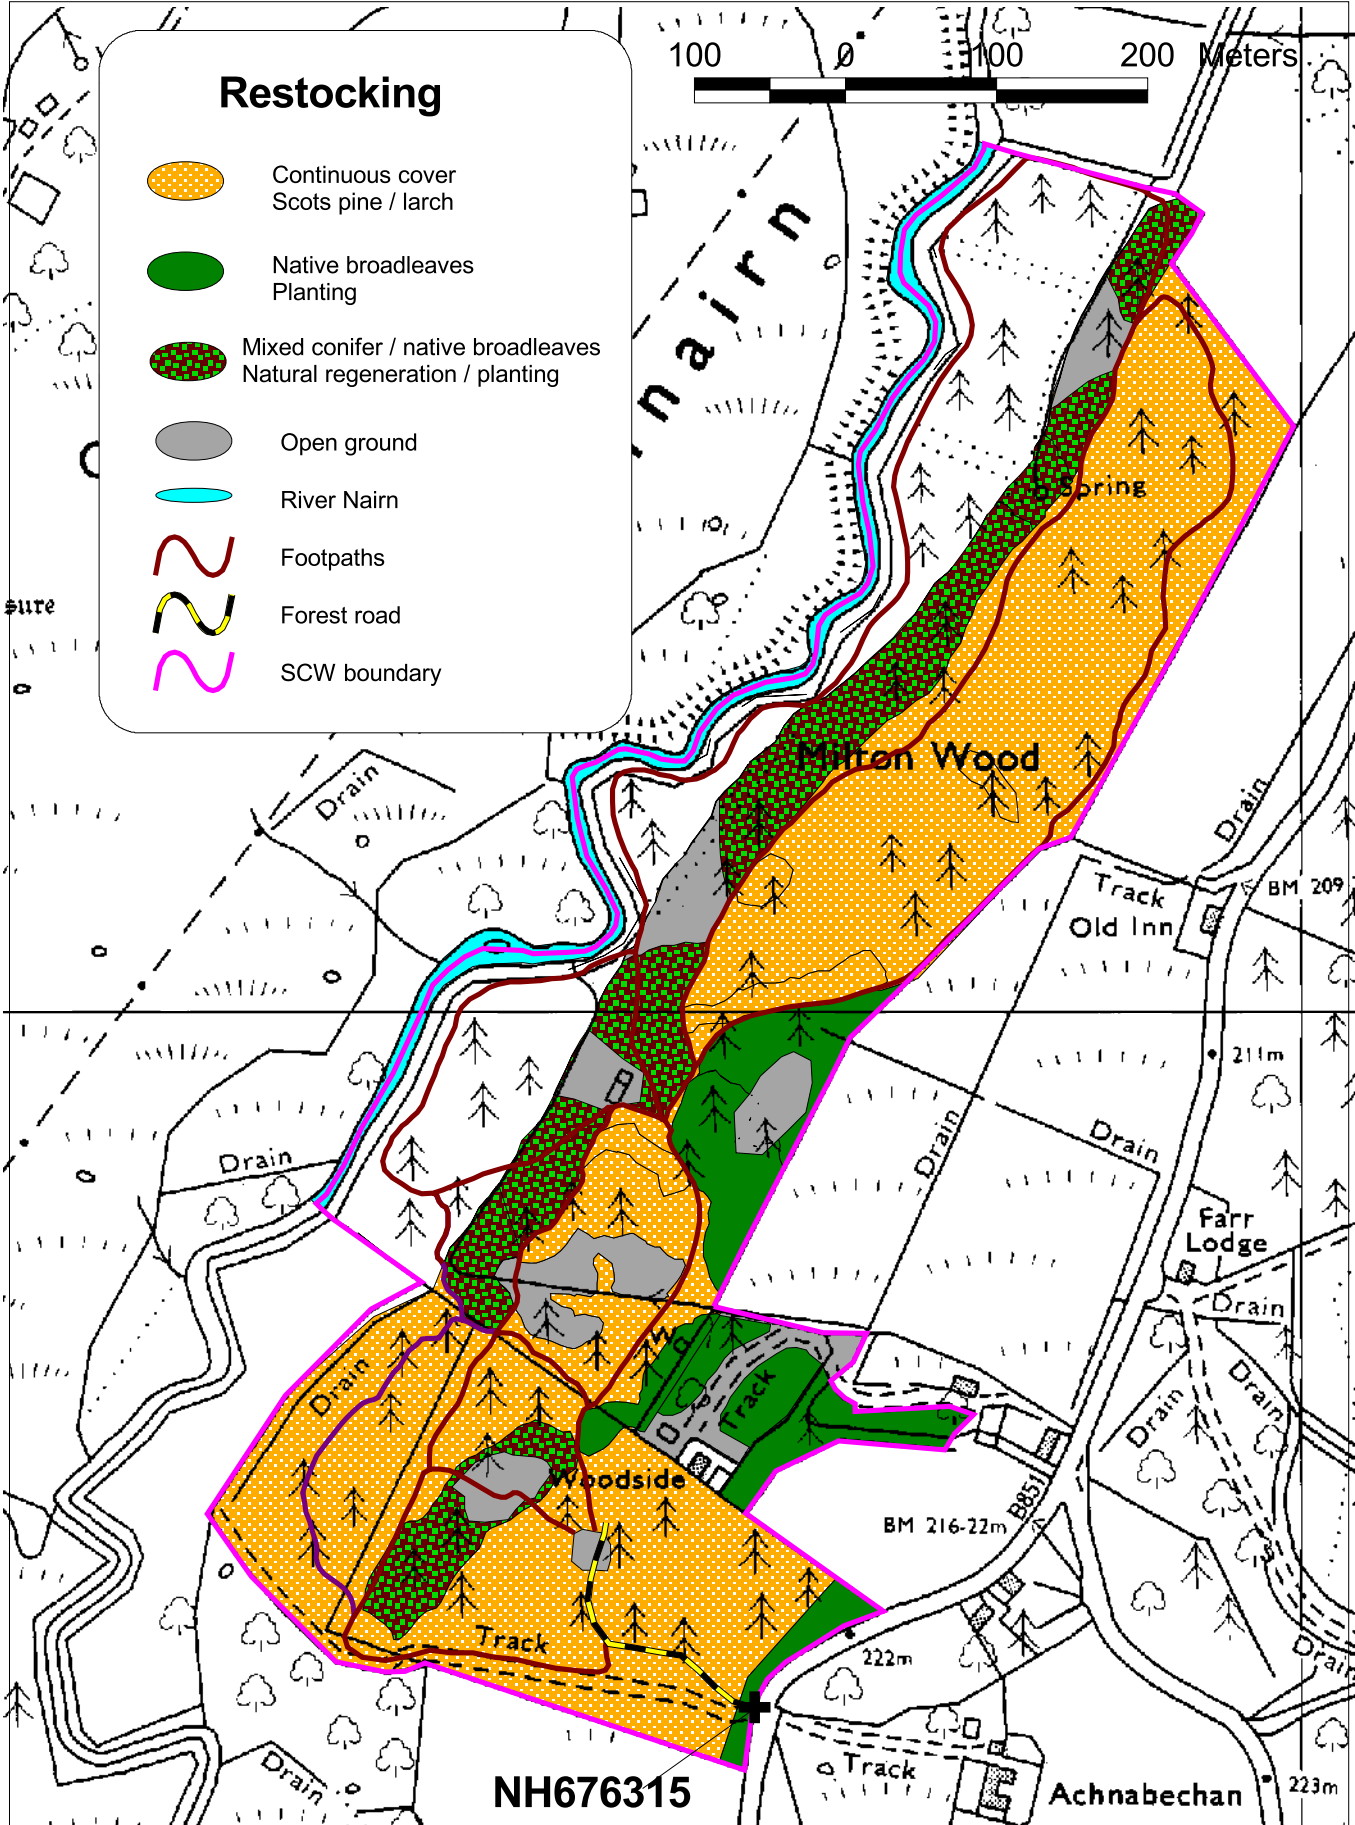

# Restocking

Continuous cover  
Scots pine / larch

Native broadleaves  
Planting

Mixed conifer / native broadleaves  
Natural regeneration / planting

Open ground

River Nairn

Footpaths

Forest road

SCW boundary

100 0 100 200 Meters

NH676315

Achnabechan

Scale: 1:5000

Mapping data licenced from  
Ordnance Survey®  
©Crown Copyright and/or database right 2012

## Milton Wood Restocking

7 July 2012