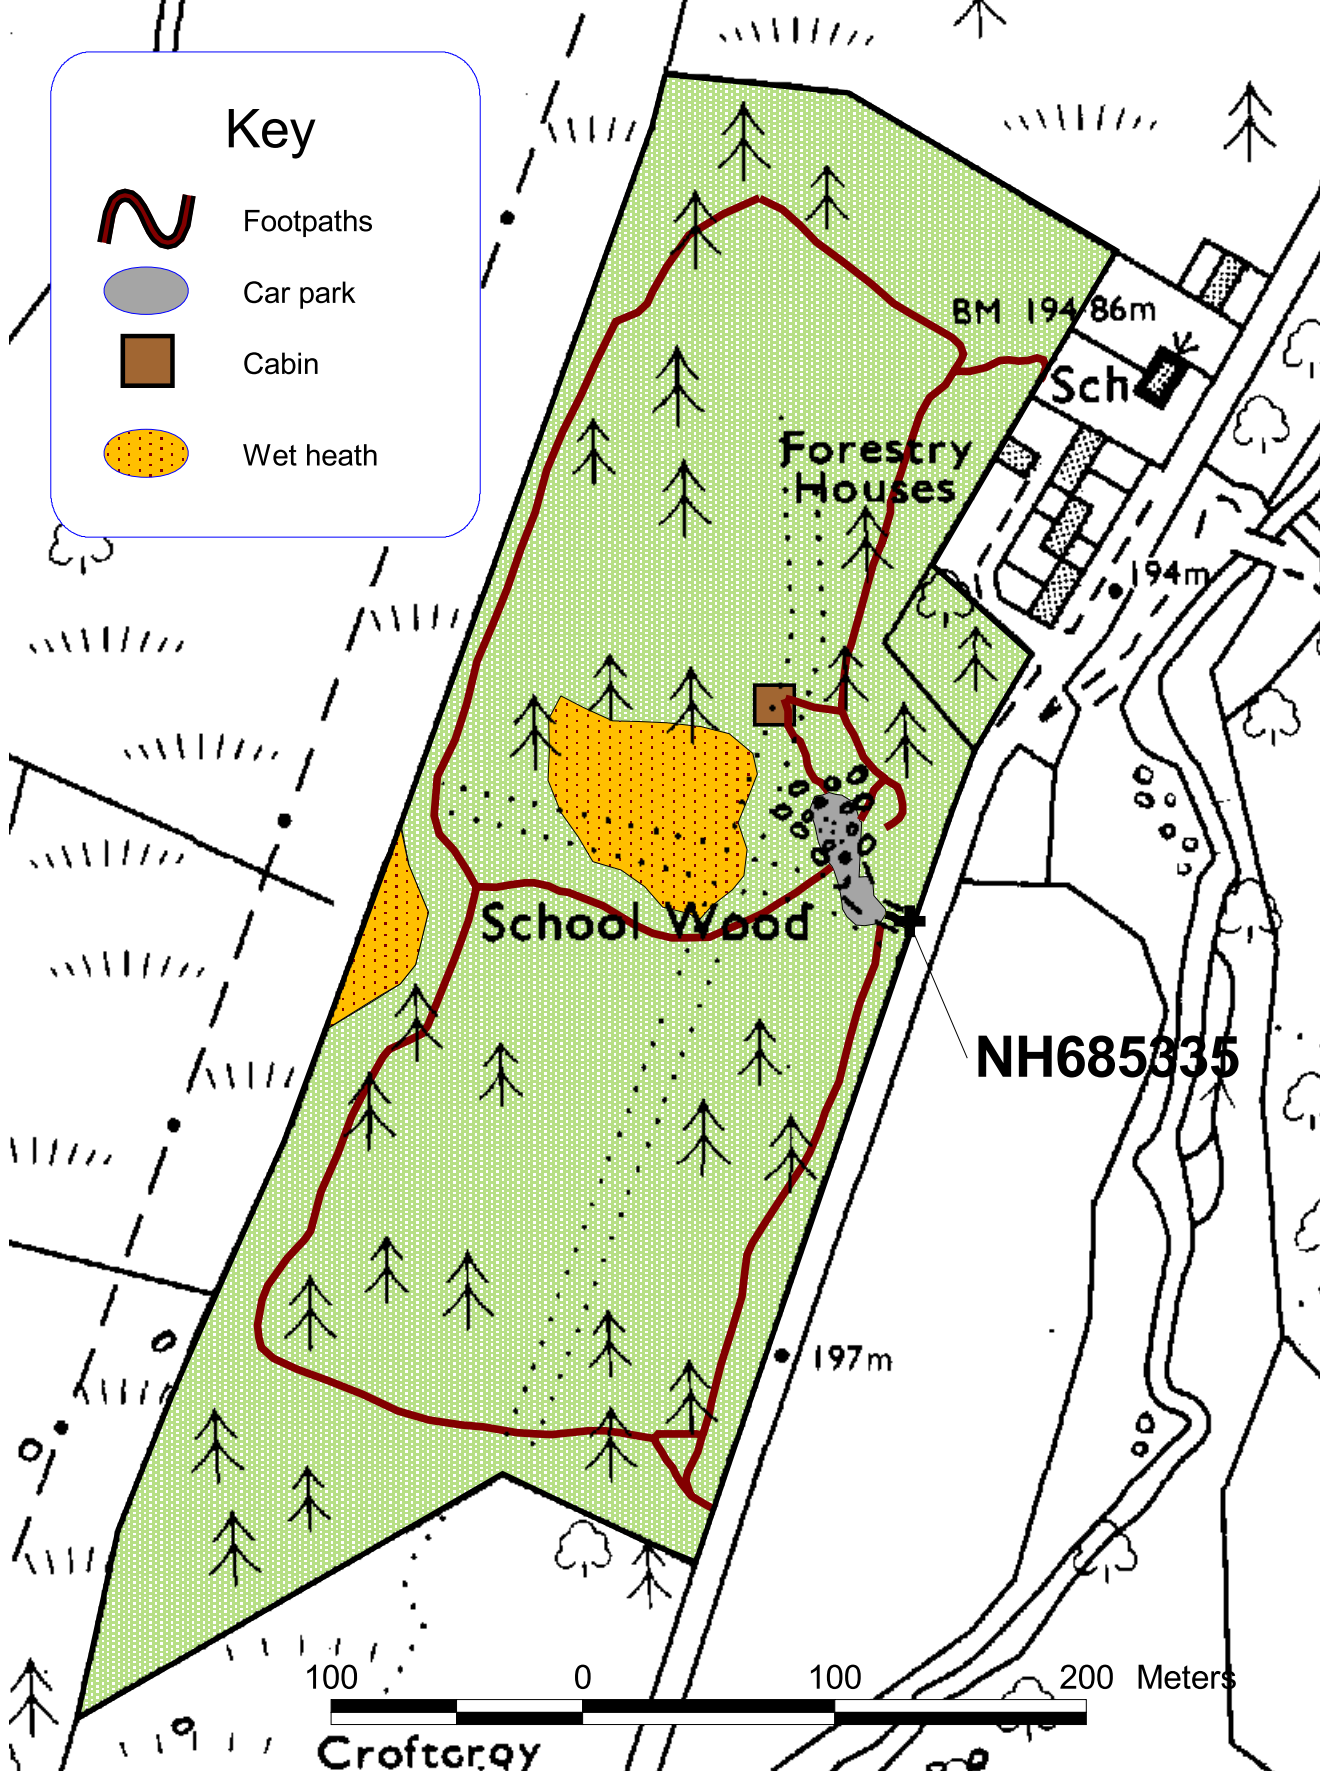

Key

Footpaths

Car park

Cabin

Wet heath

Scale: 1:3000

Mapping data licenced from
Ordnance Survey®
©Crown Copyright and/or database right 2008

School Wood