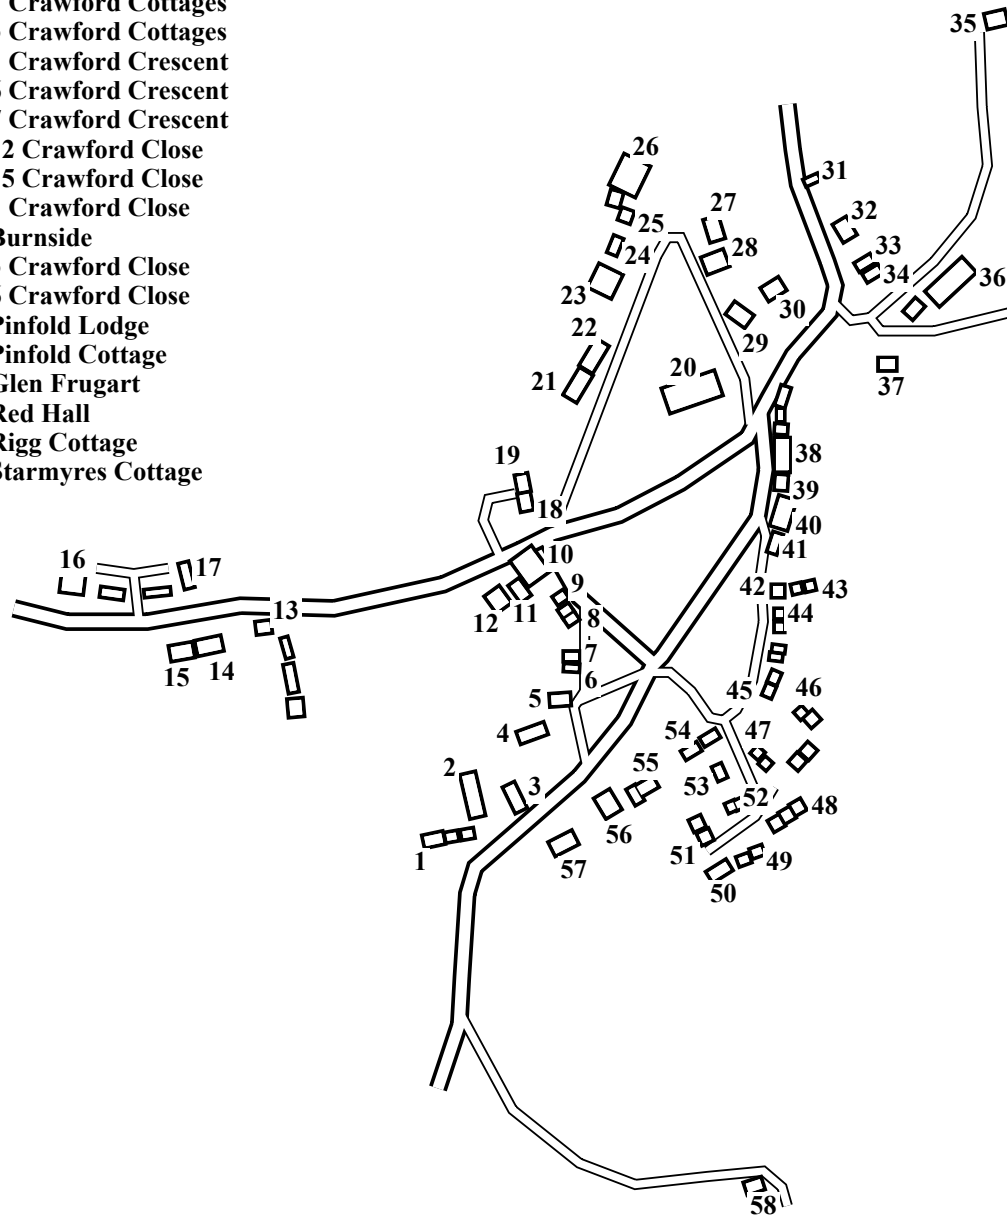

Elsdon

- 1 Townfoot
- 2 Townfoot Bungalow
- 3 Holly Lodge
- 4 The Croft
- 5 The Old Smithy
- 6 Whitehall Cottage
- 7 Whitehall
- 8 Blue House
- 9 Blue House Cottage
- 10 Bird in Bush
- 11 First & Last Brewery
- 12 Bush House
- 13 Batt Hall
- 14 Errigal House
- 15 The Bungalow
- 16 1 The Larkes
- 17 4 The Larkes
- 18 1 Checkgate
- 19 2 Checkgate
- 20 St Cuthbert's Church
- 21 The School House
- 22 The Old School
- 23 Todcroft
- 24 Rose Cottage
- 25 The Lodge
- 26 Elsdon Tower
- 27 Hill View
- 28 Elm Tree
- 29 Burn Stones
- 30 Braeside
- 31 Mote Hills
- 32 Beech House
- 33 2 Low Mote
- 34 1 Low Mote
- 35 The Mote
- 36 Village Hall
- 37 The Hawthorns
- 38 Crown Farm
- 39 Coach House
- 40 The Bacchus
- 41 Vine Cottage
- 42 1 Crawford Cottages
- 43 3 Crawford Cottages
- 44 1 Crawford Crescent
- 45 6 Crawford Crescent
- 46 7 Crawford Crescent
- 47 12 Crawford Close
- 48 15 Crawford Close
- 49 1 Crawford Close
- 50 Burnside
- 51 3 Crawford Close
- 52 6 Crawford Close
- 53 Pinfold Lodge
- 54 Pinfold Cottage
- 55 Glen Frugart
- 56 Red Hall
- 57 Rigg Cottage
- 58 Starmyres Cottage