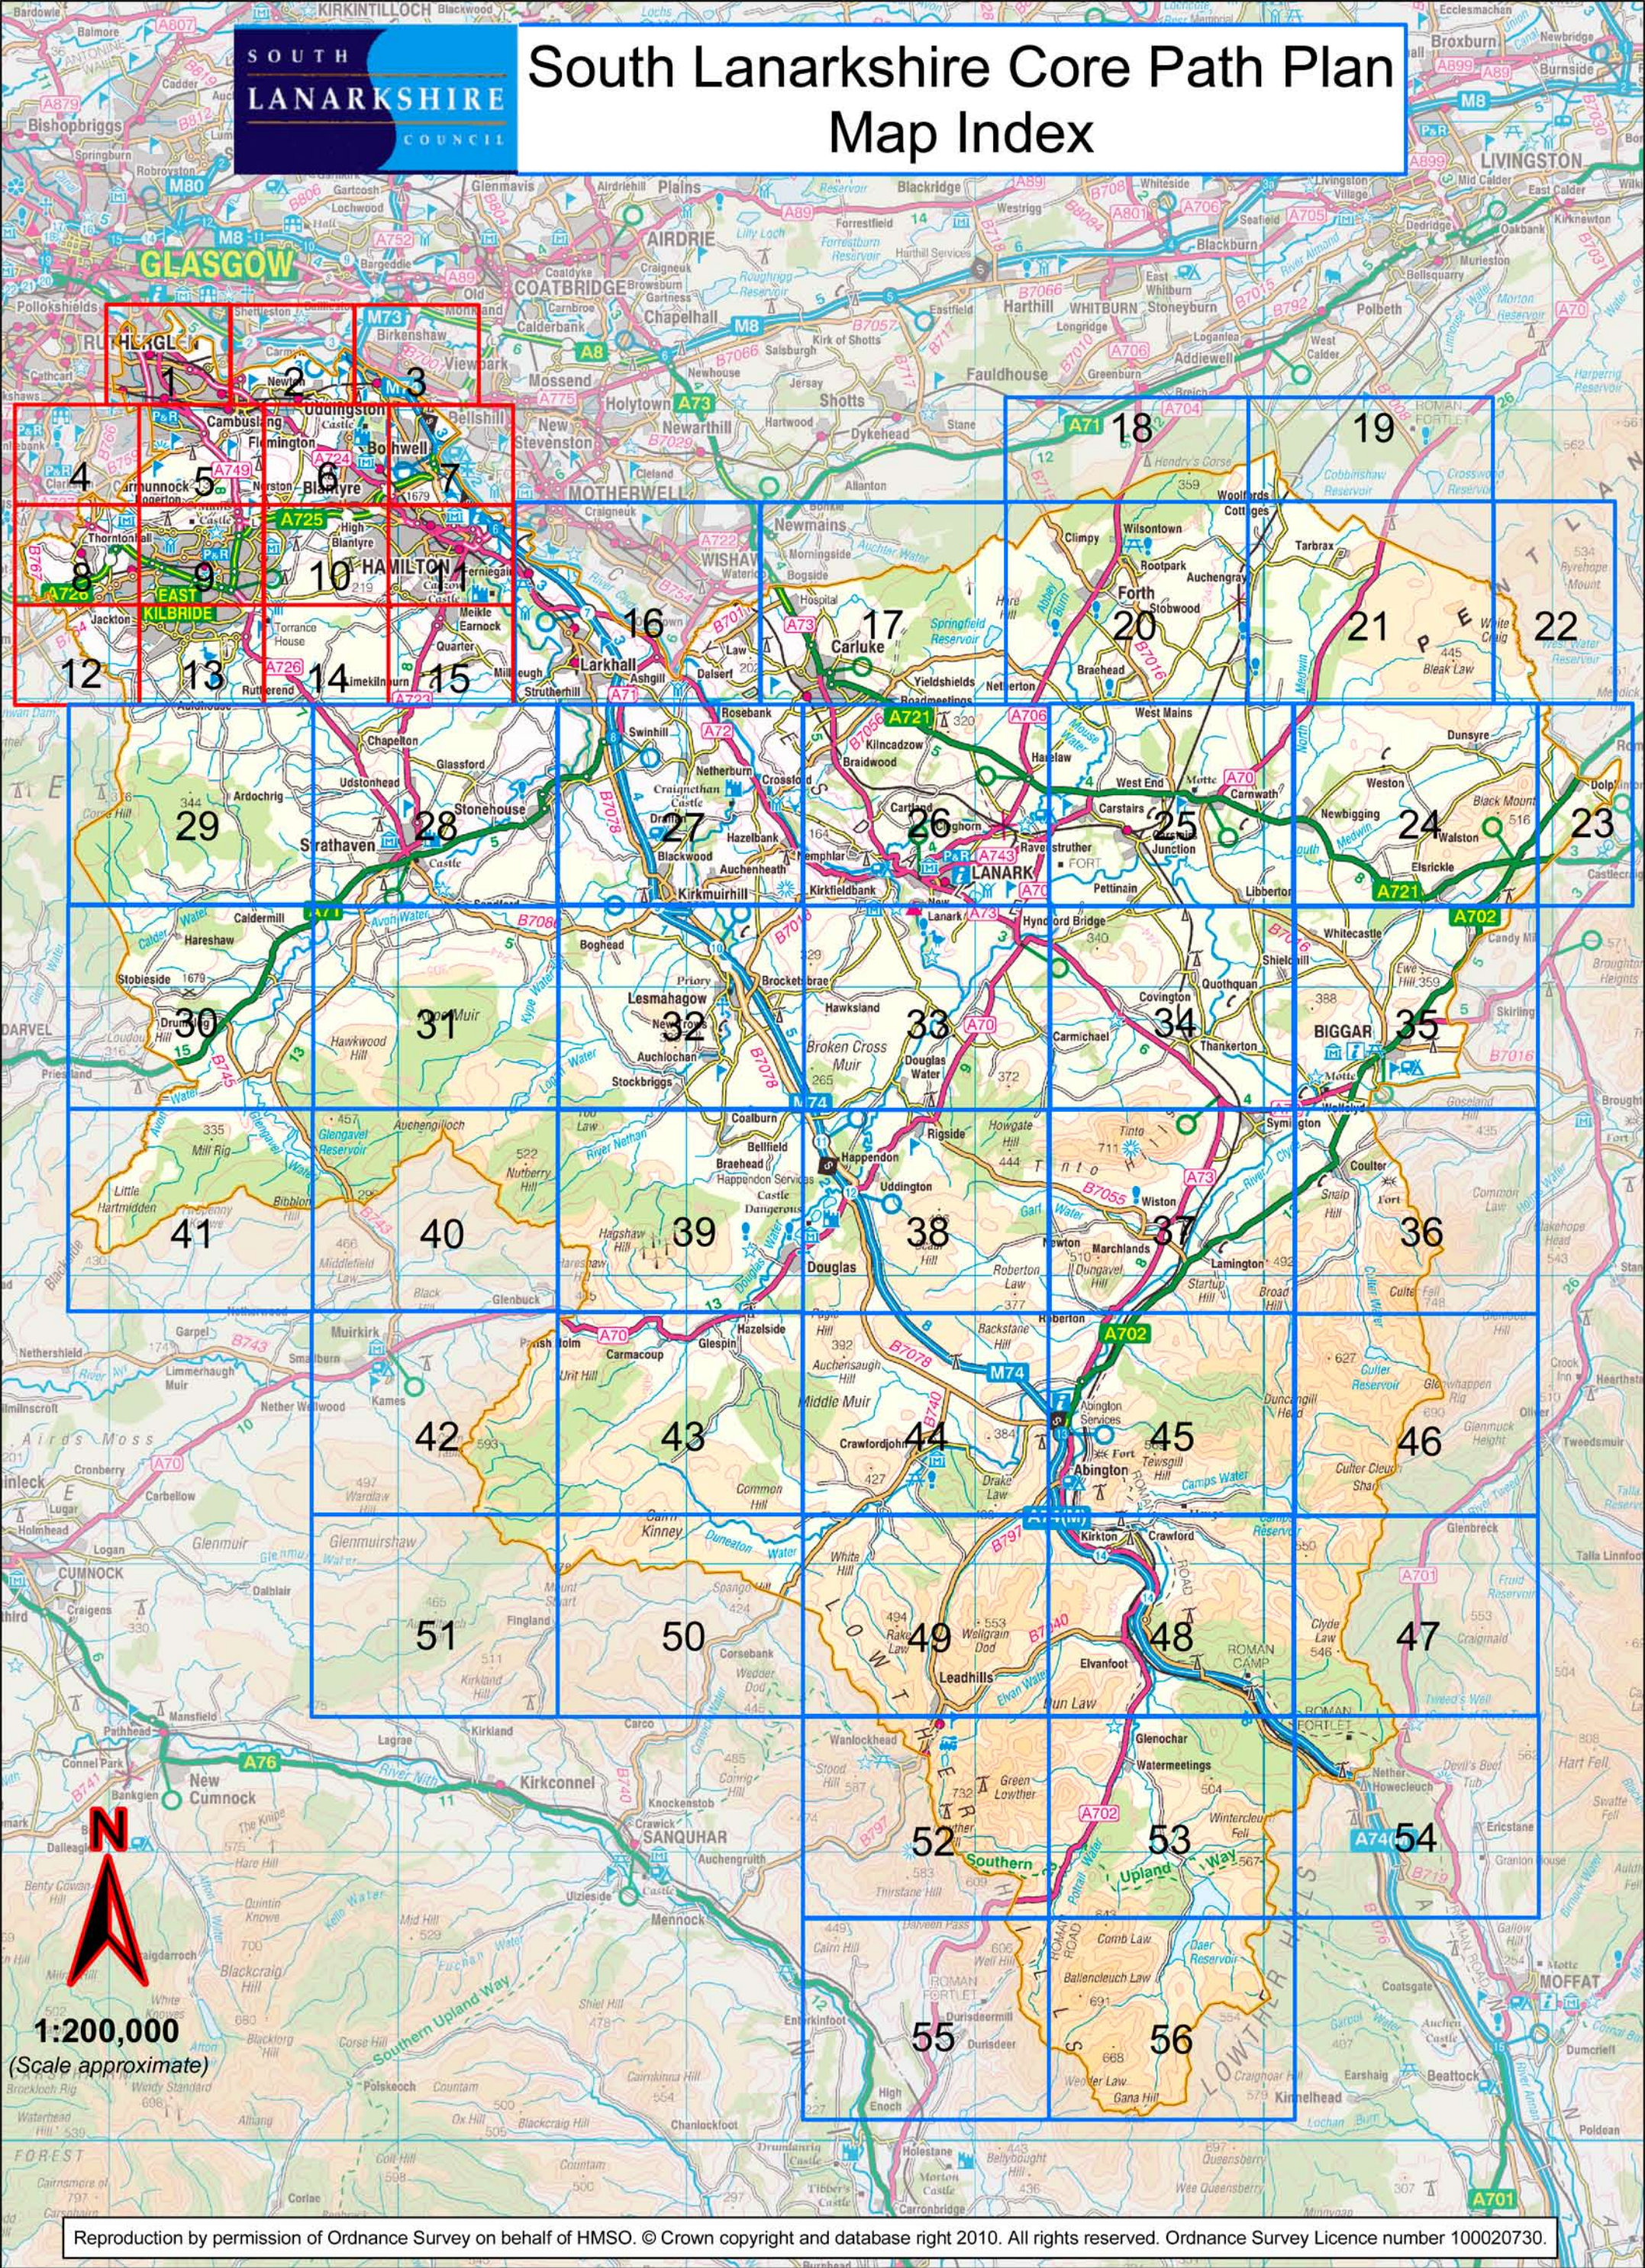

South Lanarkshire Core Path Plan Map Index

1:200,000
(Scale approximate)