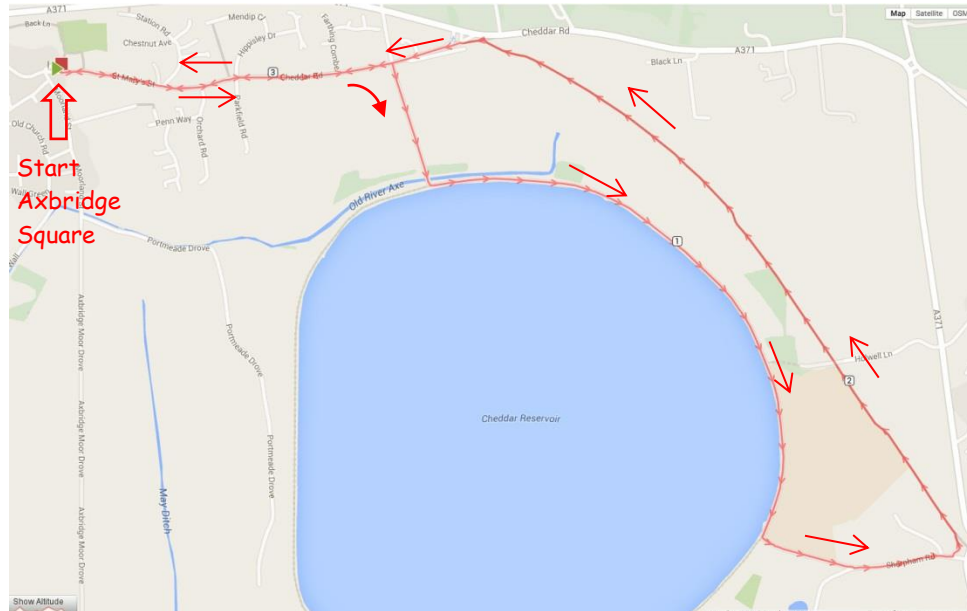

Coffin Lane Campaign

Safewalking : safe cycling

FAMILY BIKE RIDE

Saturday 27 June 2015

Join us in Axbridge Square at 10am for fun bike ride to support Coffin Lane's campaign for a safe footpath and cycle way from Cross to Axbridge.

CHILDREN's Route

...or those who want a short ride.

Short ride mainly off road for children. Approx. 2 miles.

We will have stewards to show way and ensure safety.

Refreshments and lucky dip on return to Axbridge Square.

All children to be accompanied by an adult.

Registration not required but will help our planning if you could email coffinlane@gmail.com to say you are coming, or phone 01934 732581 and leave a message

Coffin Lane Campaign

Safewalking : safe cycling

FAMILY BIKE RIDE

Saturday 27 June 2015

Join us in Axbridge Square at 10am for fun bike ride to support Coffin Lane's campaign for a safe footpath and cycle way from Cross to Axbridge.

ADULTS Route

....and older children (under 12 to be accompanied by an adult).

Ride of approx. 10 miles. Estimated time 1hr to 1 ½ hrs.

Will include all bikers riding together down Cross Lane and across A38. Stewards to assist crossing.

Refreshments on completion in Axbridge Square.