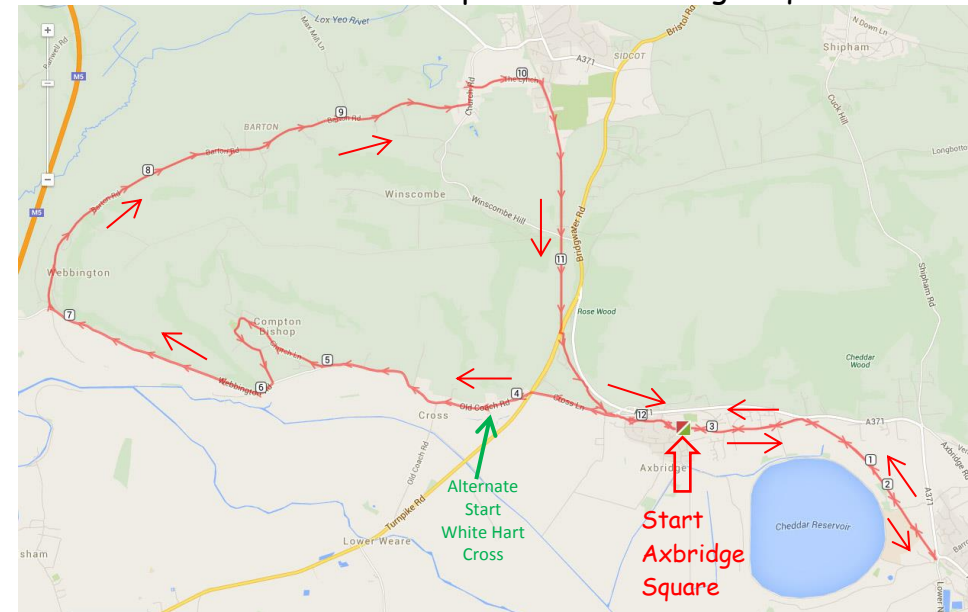

Registration not required but will help our planning if you could email coffinlane@gmail.com to say you are coming, or phone 01934 732581 and leave a message