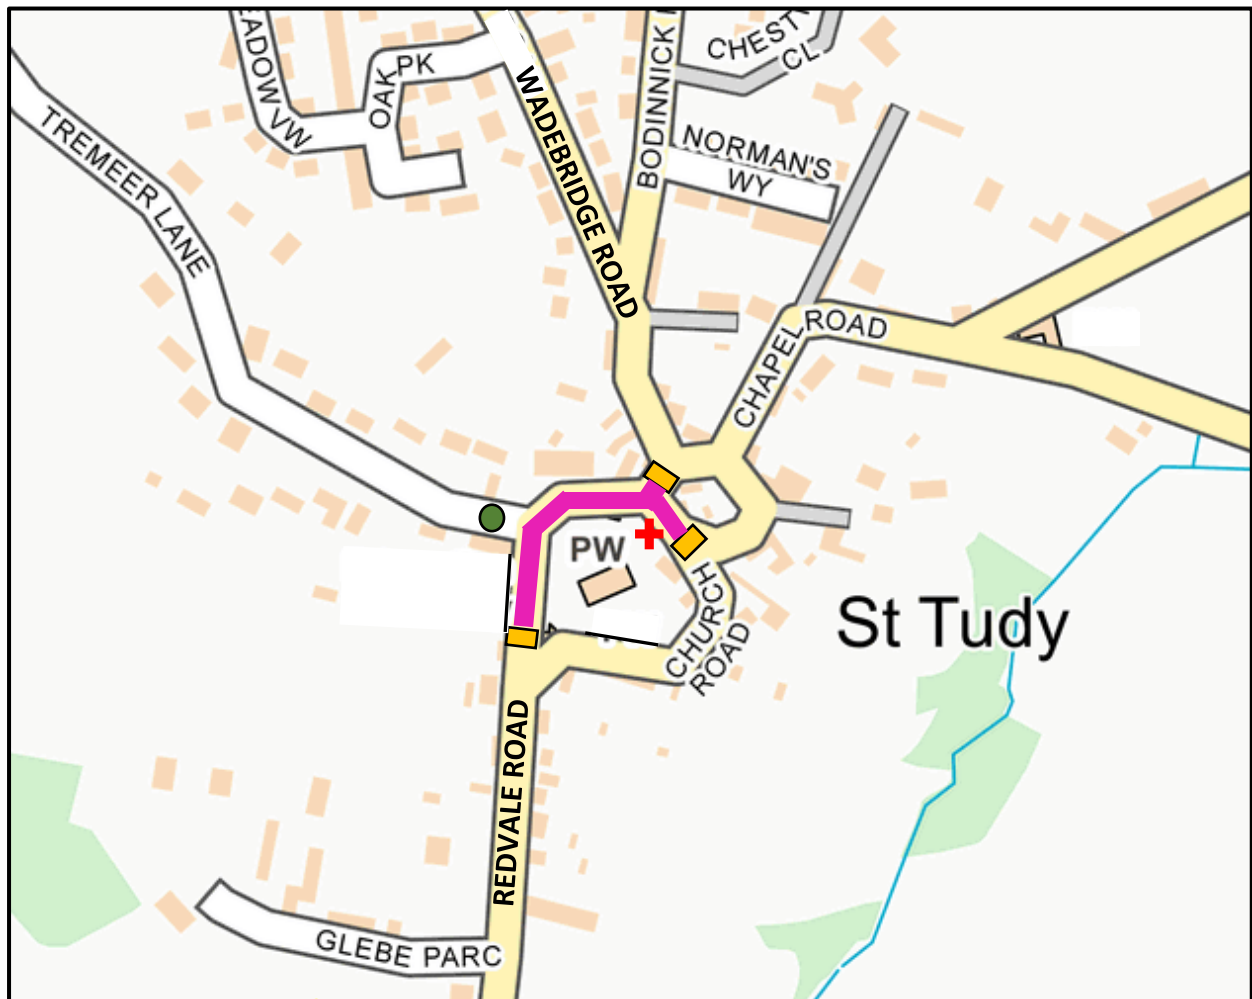

St Tudy Remembrance Day Service

Sunday 14th November 2021

Road Closure Map

	War Memorial
	Road Closure
	Signs (x3) and Marshalls
	Marshall
PW	St Tudy Parish Church