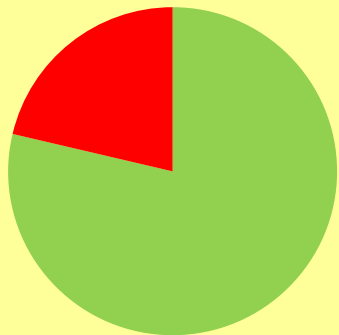

Taybridge Drive - all data (both directions) October 2018

Taybridge Drive

<30 Mph >30 mph

Taybridge Drive

<20 mph >20, <30 mph >30, <40 mph
 >40, <50 mph >50, <60 mph >60 mph

Taybridge Drive - Northeast Bound, October 2018