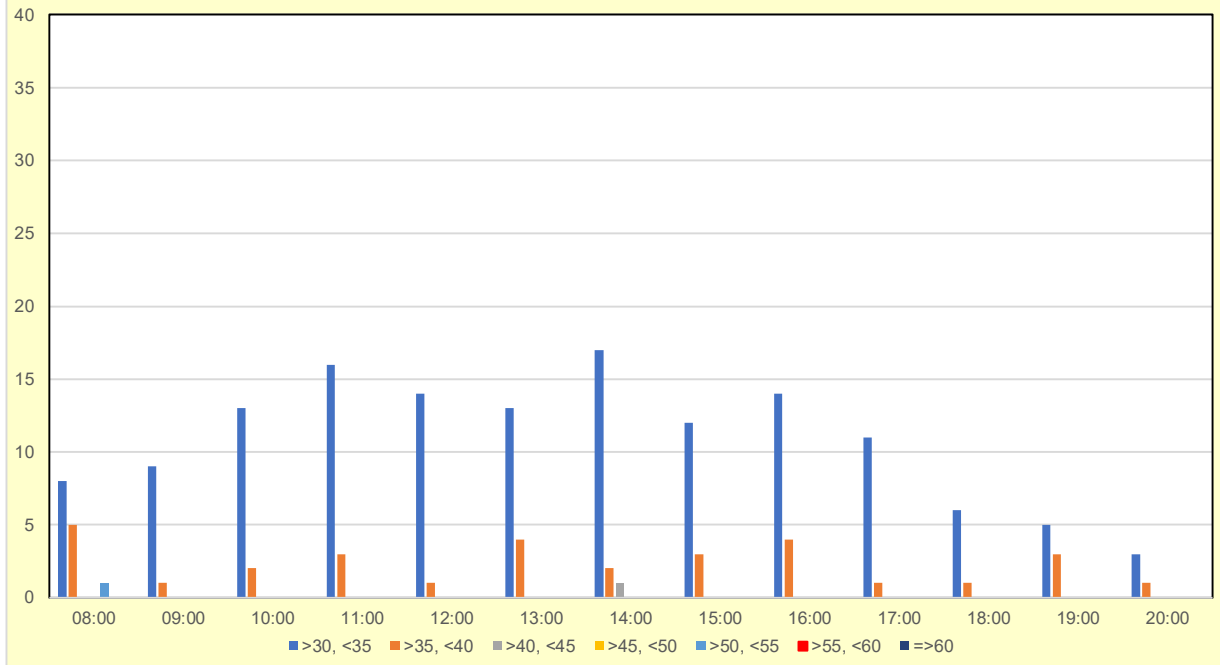

Taybridge Drive - all data (both directions) October 2018

Taybridge Drive

<30 Mph >30 mph

Taybridge Drive

<20 mph >20, <30 mph >30, <40 mph
 >40, <50 mph >50, <60 mph >60 mph

Taybridge Drive - Northeast Bound, October 2018

Taybridge Drive - Southwest Bound, October 2018