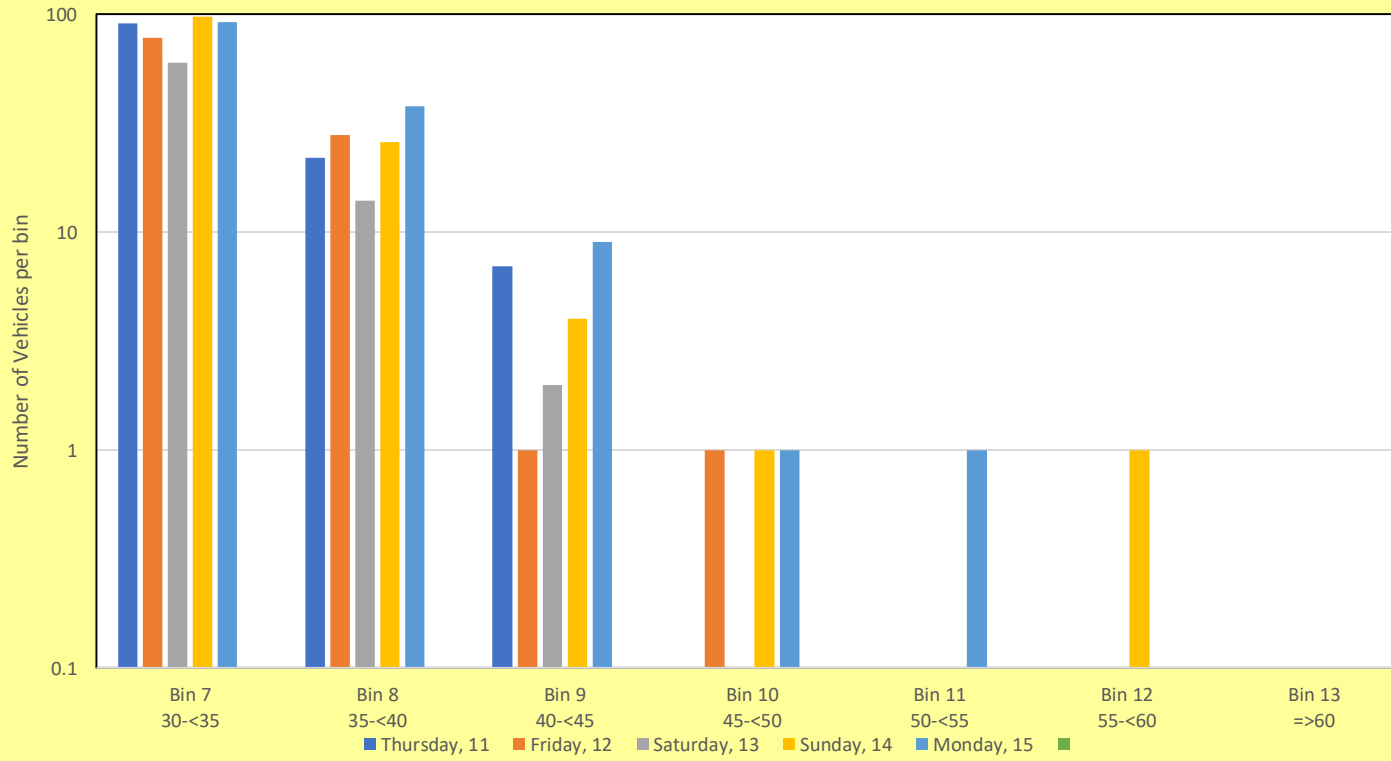

Taybridge Drive - all data (both directions) October 2018

Taybridge Drive

<30 Mph >30 mph

Taybridge Drive

<20 mph >20, <30 mph >30, <40 mph
 >40, <50 mph >50, <60 mph >60 mph

Taybridge Drive - Northeast Bound, October 2018

Taybridge Drive - Southwest Bound, October 2018