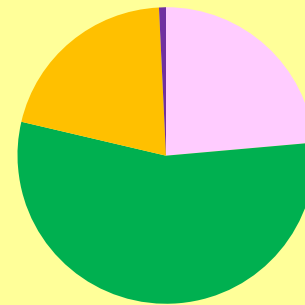

Taybridge Drive - all data (both directions) October 2018

Taybridge Drive

<30 Mph >30 mph

Taybridge Drive

<20 mph >20, <30 mph >30, <40 mph
 >40, <50 mph >50, <60 mph >60 mph

Taybridge Drive - Northeast Bound, October 2018