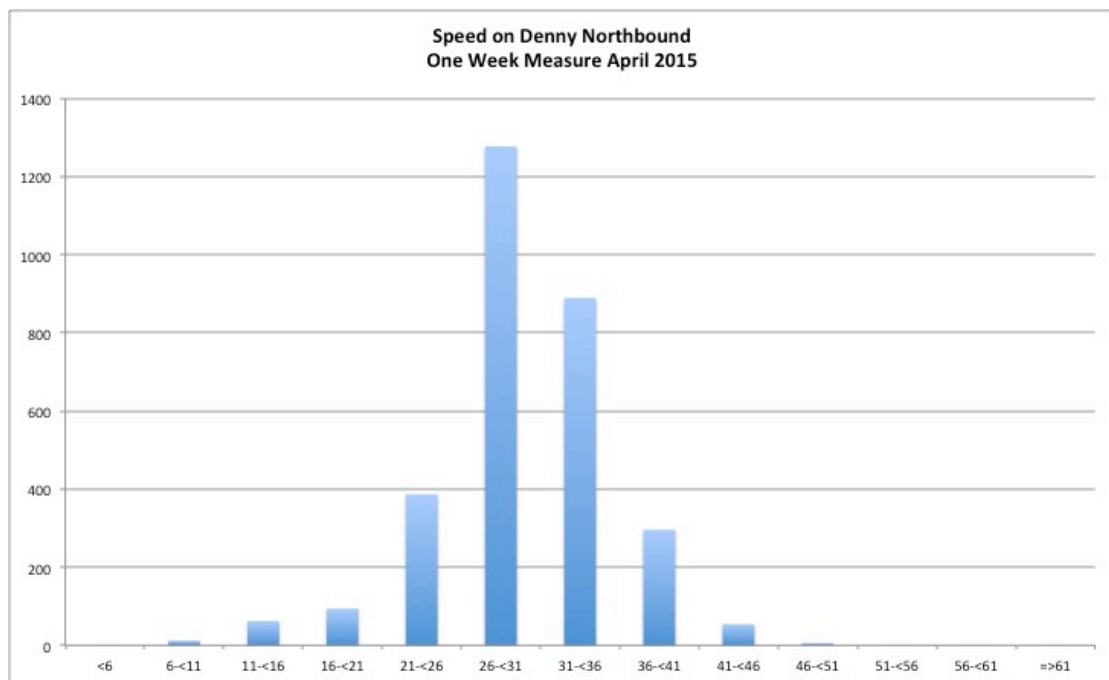

## Speed on Denny Road (A832) Northbound

Gabriele Pearson – Cromarty Community Council

The measures were taken for one week (The first week April 2015).

During the week 3076 cars were recorded which is an average of 439 per day.

- There was slightly more traffic at weekend
- Peak traffic was between 11.00-18.00
- The average speed appears to be below 30mph
- Proportionally less speeding at the weekend

The graph below show the speed records of each of the 3076 cars put into bands:

The average speed of traffic southbound out of Cromarty appears to be slightly higher.