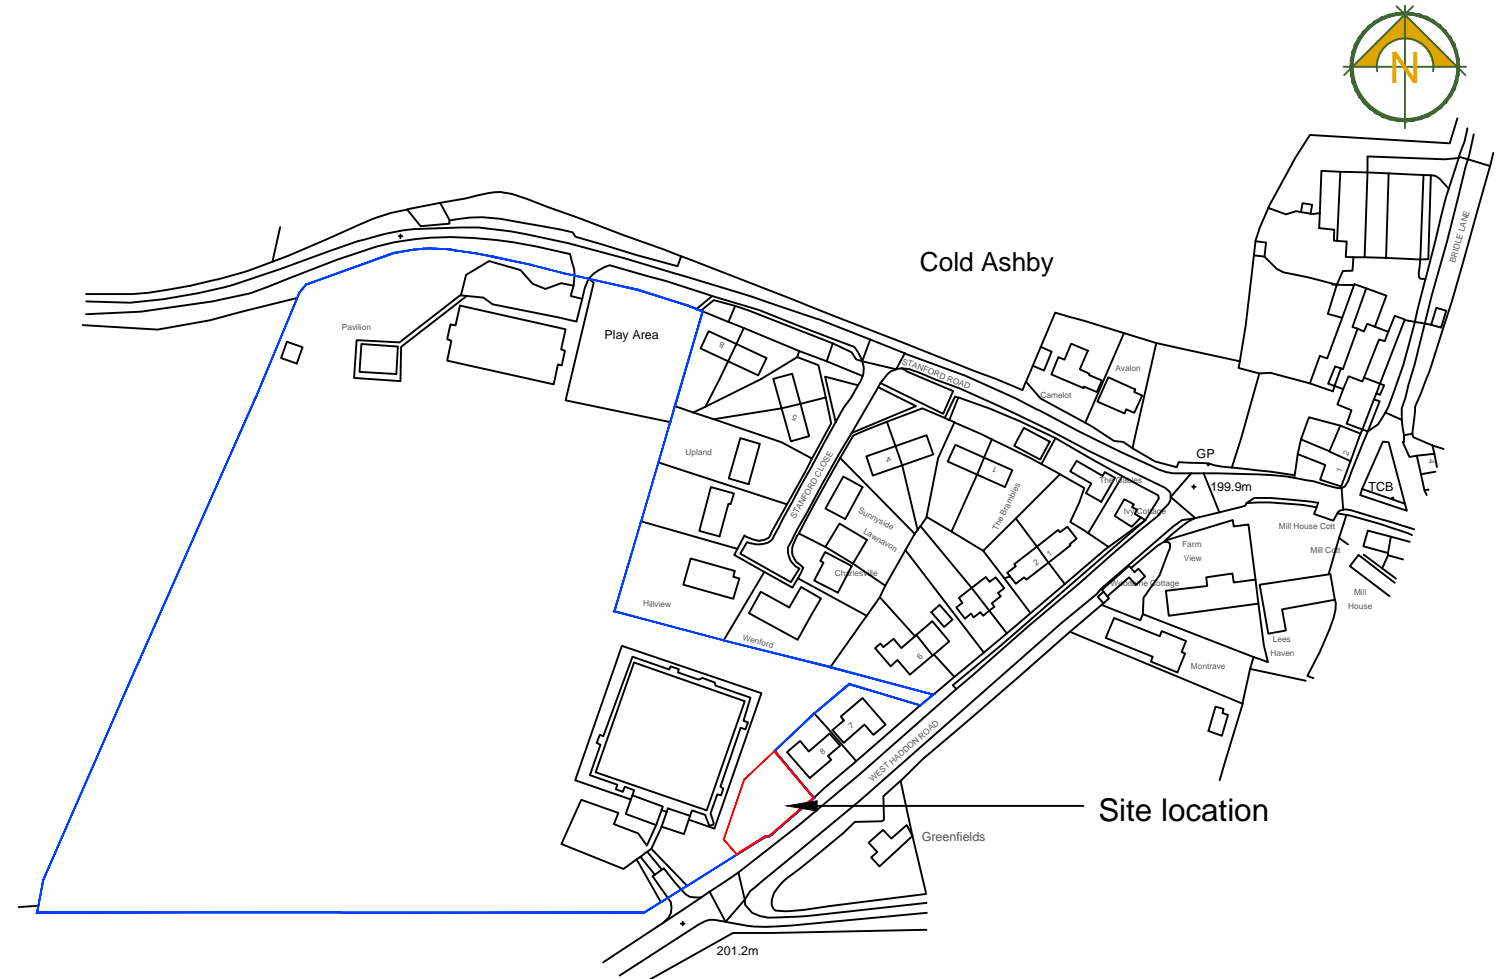

Site Plan
Scale 1:500

Location Plan
Scale 1:2500

Client: Hewitsons Solicitors

Project: Cold Ashby, Playing Fields, Cold Ashby, Northamptonshire, NN6

Drawing: Site Location Plan

Drawing Number:	Rev.	Scale	Paper	Drawn By:
RA18330-01		1:500 /1:1250	A3	AW
				Date: Jan 2016