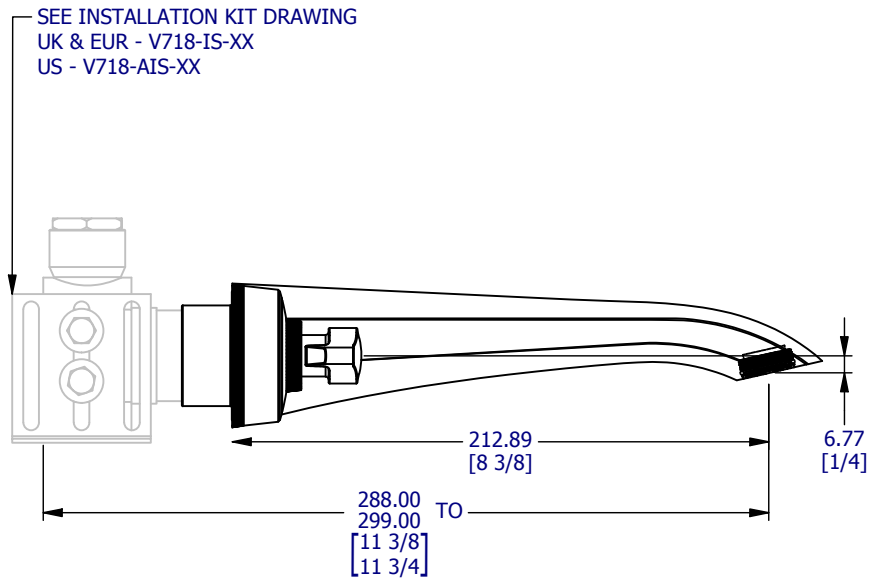

SEE INSTALLATION KIT DRAWING  
 UK & EUR - V718-IS-XX  
 US - V718-AIS-XX

PROPERTY OF SAMUEL HEATH ©			DESIGNER	P.BIRAN	
A4	DRG No	T10K47-LA	ISSUE NO.	A	ISSUE DATE 31/01/20