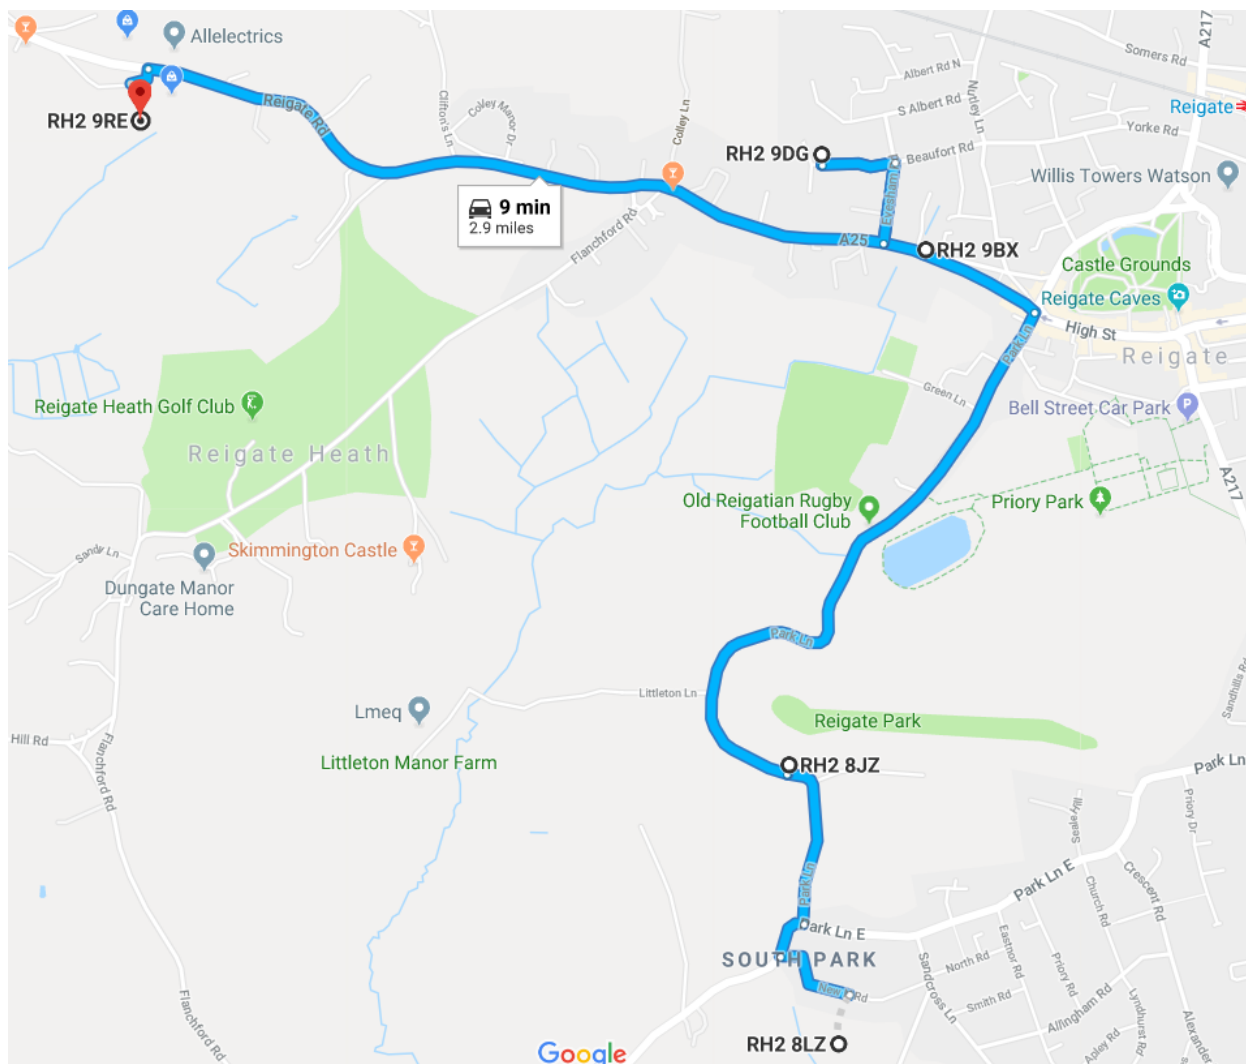

Reigate West Trail - 6 studios, 15 artists in Reigate

Common opening dates in June 2019 of each studio marked with ●

Studio	Address	1	2	6	6 eve	7	8	9	14	15	16
54	TEN Artists, 73 New North Road, RH2 8LZ	●	●	●	●		●	●			
55	Sandfels Studio, Park Lane , RH2 8JZ	●	●			●	●	●	●	●	●
56	28 West Street, RH2 9BX	●	●		●	●	●	●	●	●	●
58	Inner Art Studio, 26 West Street, RH2 9BX	●	●								
59	5 Beaufort Close, RH2 9DG	●	●	●		●	●	●	●	●	●
57	The Bungalow, Reigate Road, Buckland RH2 9RE	●	●			●	●	●	●	●	●