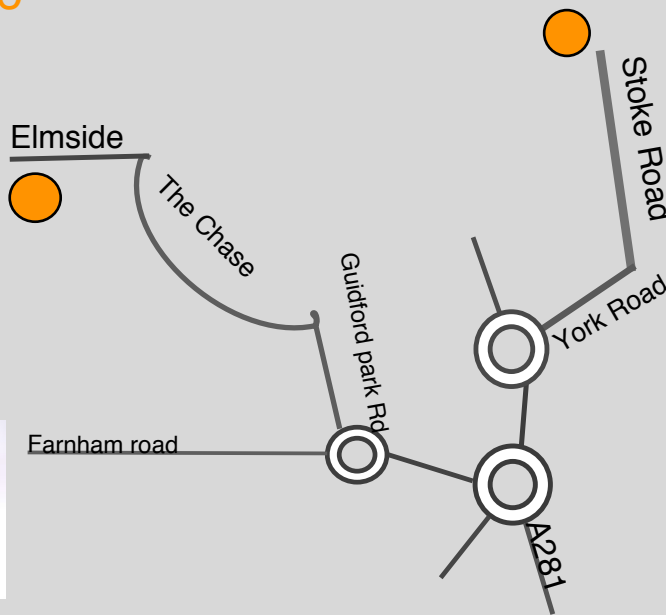

Louisa Sullivan-glass

167 Gallery 4

123 Stoke Road
Guildford GU1 1ET

Diana Pollock-painting

Nathalie Scott-painting

Louise Burnett-painting

Terri Smart-ceramics

Opening Times

11am-5pm daily

Thursday evening 6pm-8.30pm

Studio no:	S 1st	S 2nd	W 5th	Teve 6	F 7th	S 8th	S 9th	W 12th	S 15th	S 16th
160	●	●	●	●		●	●	●	●	
167	●	●			●	●	●		●	●