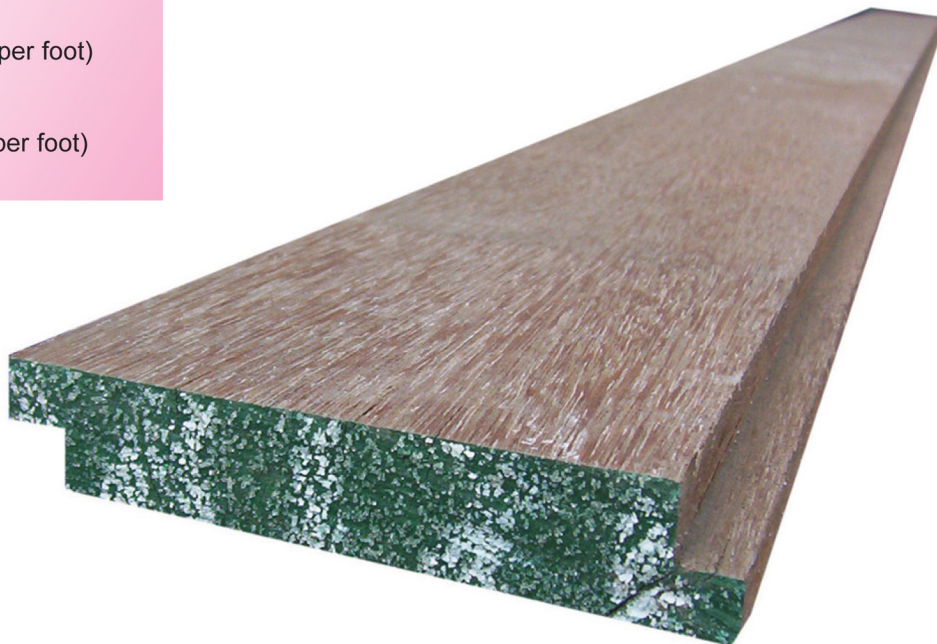

TRUCK & TRAILER PARTS

Flooring

Section 6

Floors

6.1 - 6.2

Flooring

FLR0121

28mm thick Keruing, (per foot)

FLR0120

35mm thick keruing, (per foot)

Wisatrans flooring

FLW182500X1220

2500 x 1220 x 18mm Wisatrans

FLR0214

2500 x 1220 x 24mm Hexagrip

FLW293000X1200

3000 x 1200 x 29mm Wisatrans

FLR0303

28mm thick lamideck, 1ft wide,
45ft long

FLR0303/13

13' repair section

Flooring

FLR012113
28mm Omega Keruing floor
board (per foot)

FLR07015
Omega top hat section –
35 x 26 x 19 x 2mm galvanised
– 13.6m long