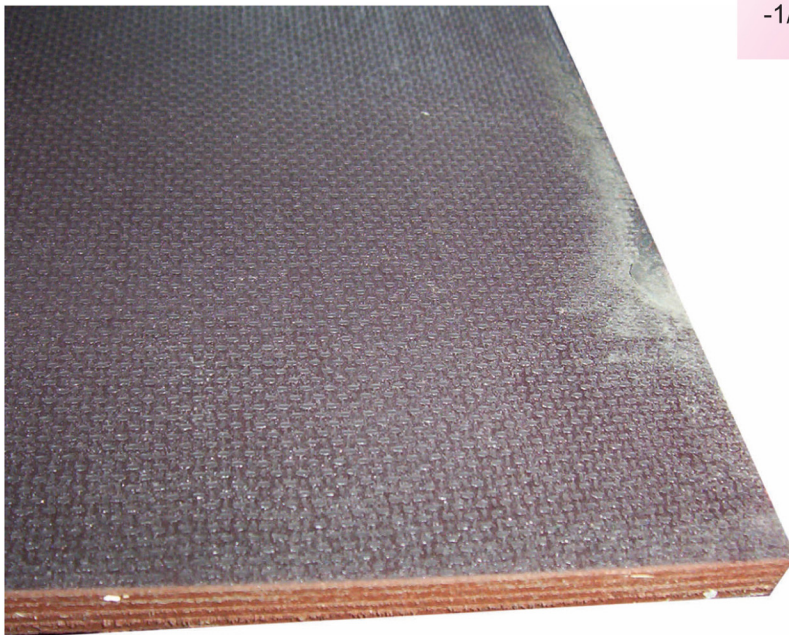

TRUCK & TRAILER PARTS

Flooring

Section 6

Floors

6.1 - 6.2

Flooring

FLR0121

28mm thick Keruing, (per foot)

FLR0120

35mm thick keruing, (per foot)

Wisatrans flooring

FLW182500X1220

2500 x 1220 x 18mm Wisatrans

FLR0214

2500 x 1220 x 24mm Hexagrip

FLW293000X1200

3000 x 1200 x 29mm Wisatrans

FLR0303

28mm thick lamideck, 1ft wide,
45ft long

FLR0303/13

13' repair section

Flooring

FLR012113
28mm Omega Keruing floor
board (per foot)

FLR07015
Omega top hat section –
35 x 26 x 19 x 2mm galvanised
– 13.6m long

FAS0204
Flooring screw
- 1/4" x 2 1/2"

FAS0102
Flooring screw
- 1/4" x 1 3/4"

Buffalo board
FLR0123
2440mm x 1220mm x 12mm
Buffalo board
FLR01232
2440mm x 1220mm x 18mm
Buffalo board
FLR01233
2440mm x 1220mm x 24mm
Buffalo board