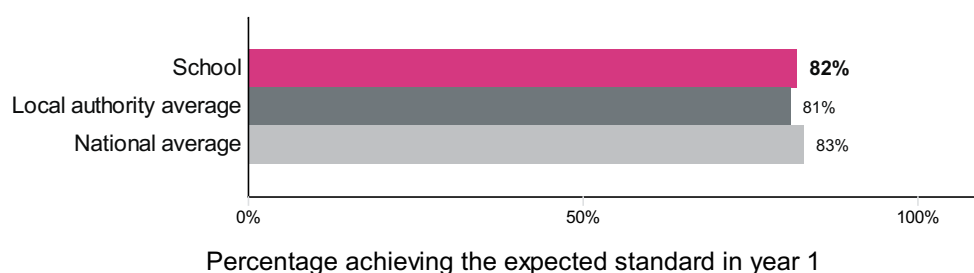

This is the ASP default view

Forest View Primary School (URN: 139150)

Phonics screening check

This is provisional data for 2017/18. CLA data is not currently available, therefore we are not currently publishing breakdowns of data such as disadvantaged which appeared previously. This information will be included in a later release.

Percentage achieving the expected standard in phonics

Number of pupils = 45