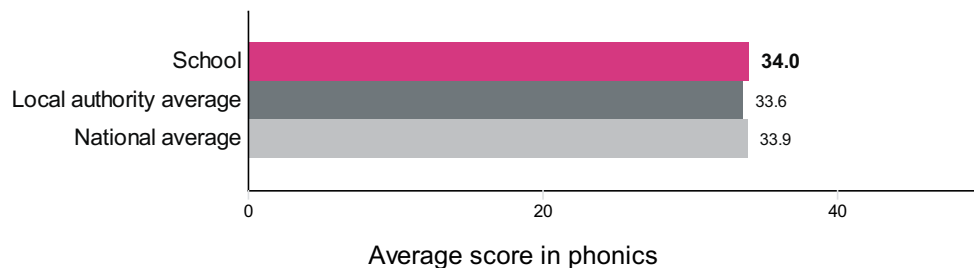

Phonics average score

Number of pupils = 45