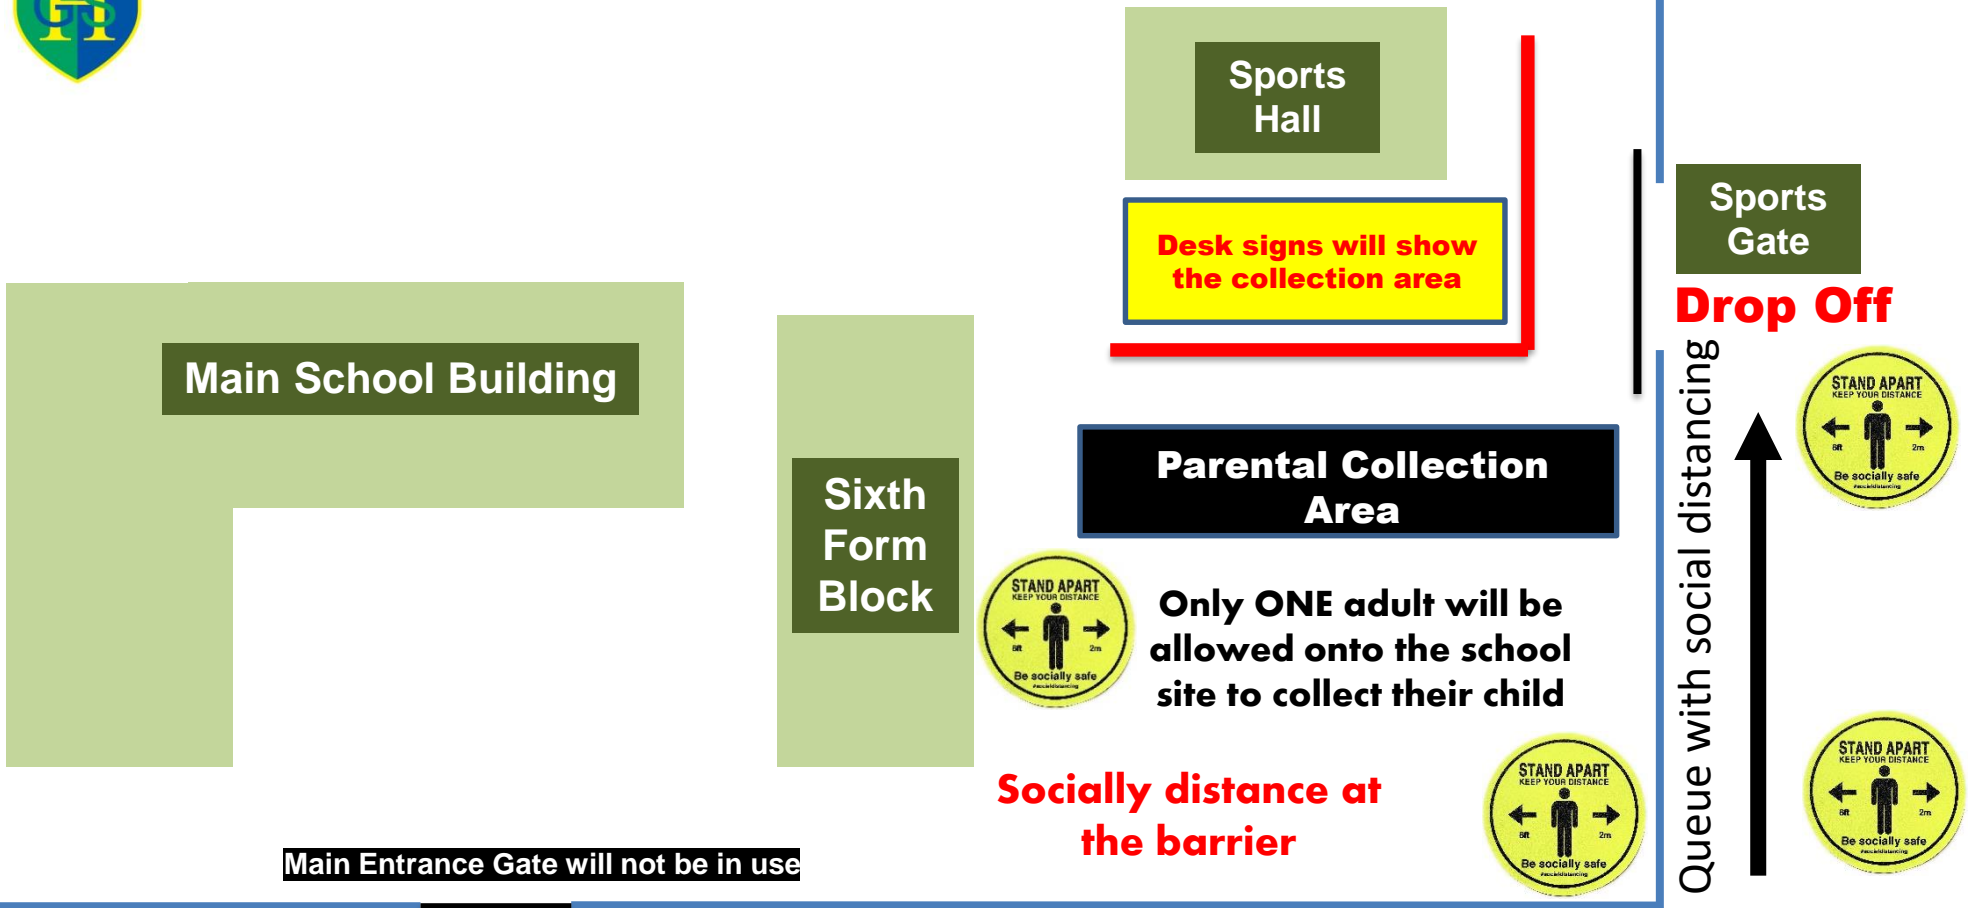

Herschel Grammar School – 11+ Entrance Examination – Weekday

- Whilst queuing socially distance and move away promptly once your child has entered the gate
- Please wait patiently whilst children enter the school site
- The exam will not begin until all children are registered and settled
- Please be aware that the sports gate will re-open after the examination

**Northampton Avenue**

**Whitby Road**

**NO PARKING PLEASE**  
**Residential Home**

We strongly recommend you park your car further afield and walk the final 5 or 10 minutes to the school.