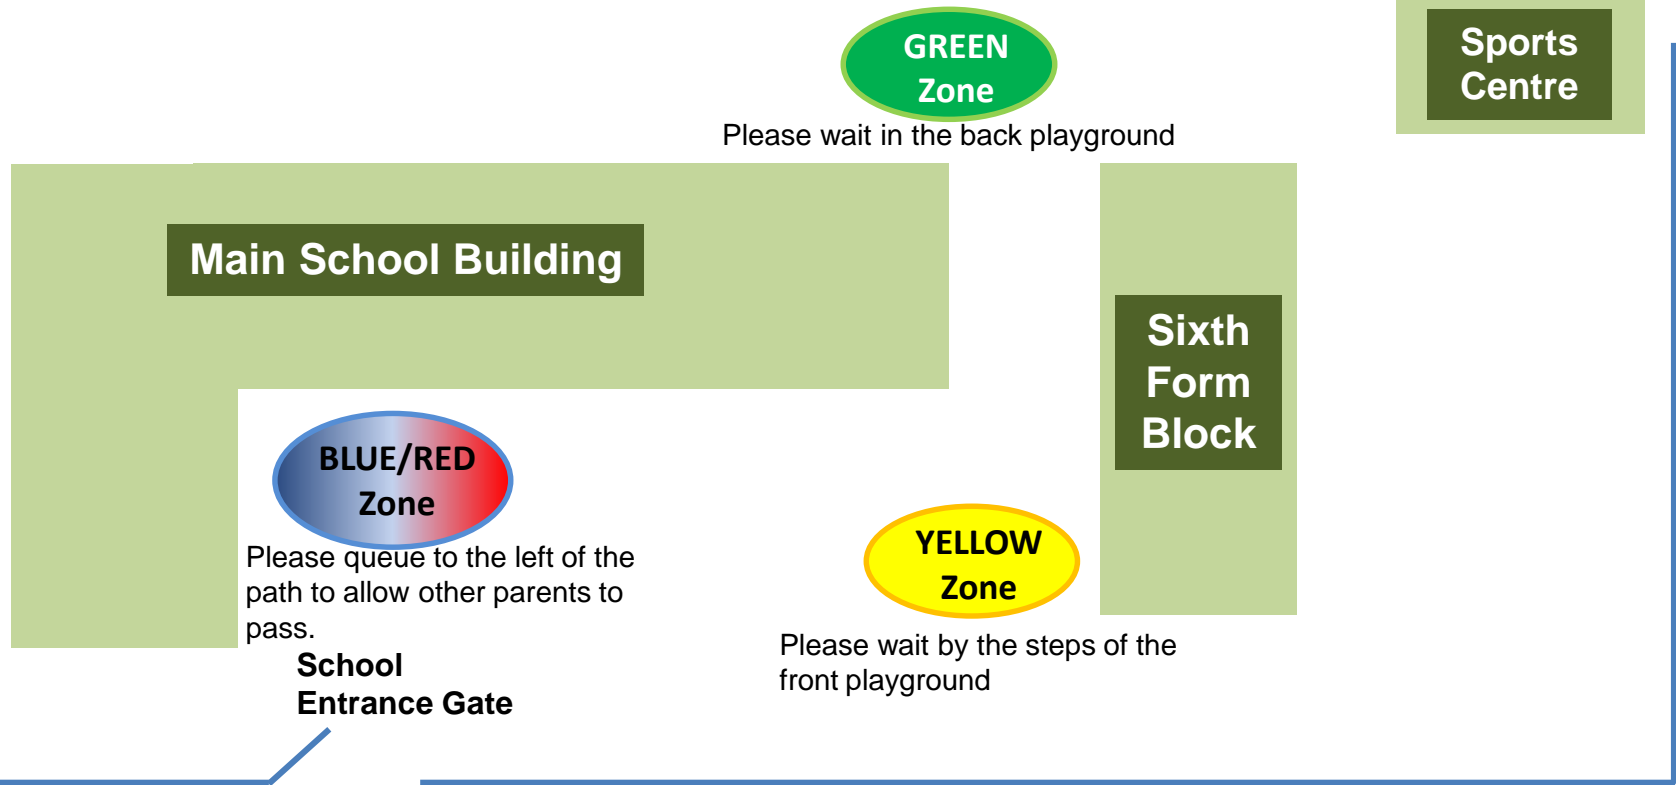

# Herschel Grammar School – 11+ Entrance Examination

<- Please queue either side of the school entrance. ->  
Please be aware the school gate will re-open after the examination.

**Northampton Avenue**

**NO PARKING PLEASE**  
**Residential Home**

**Construction Area**  
Due to the loss of The Centre car park, we strongly recommend you park your car further afield and walk the final 5 or 10 minutes to the school.