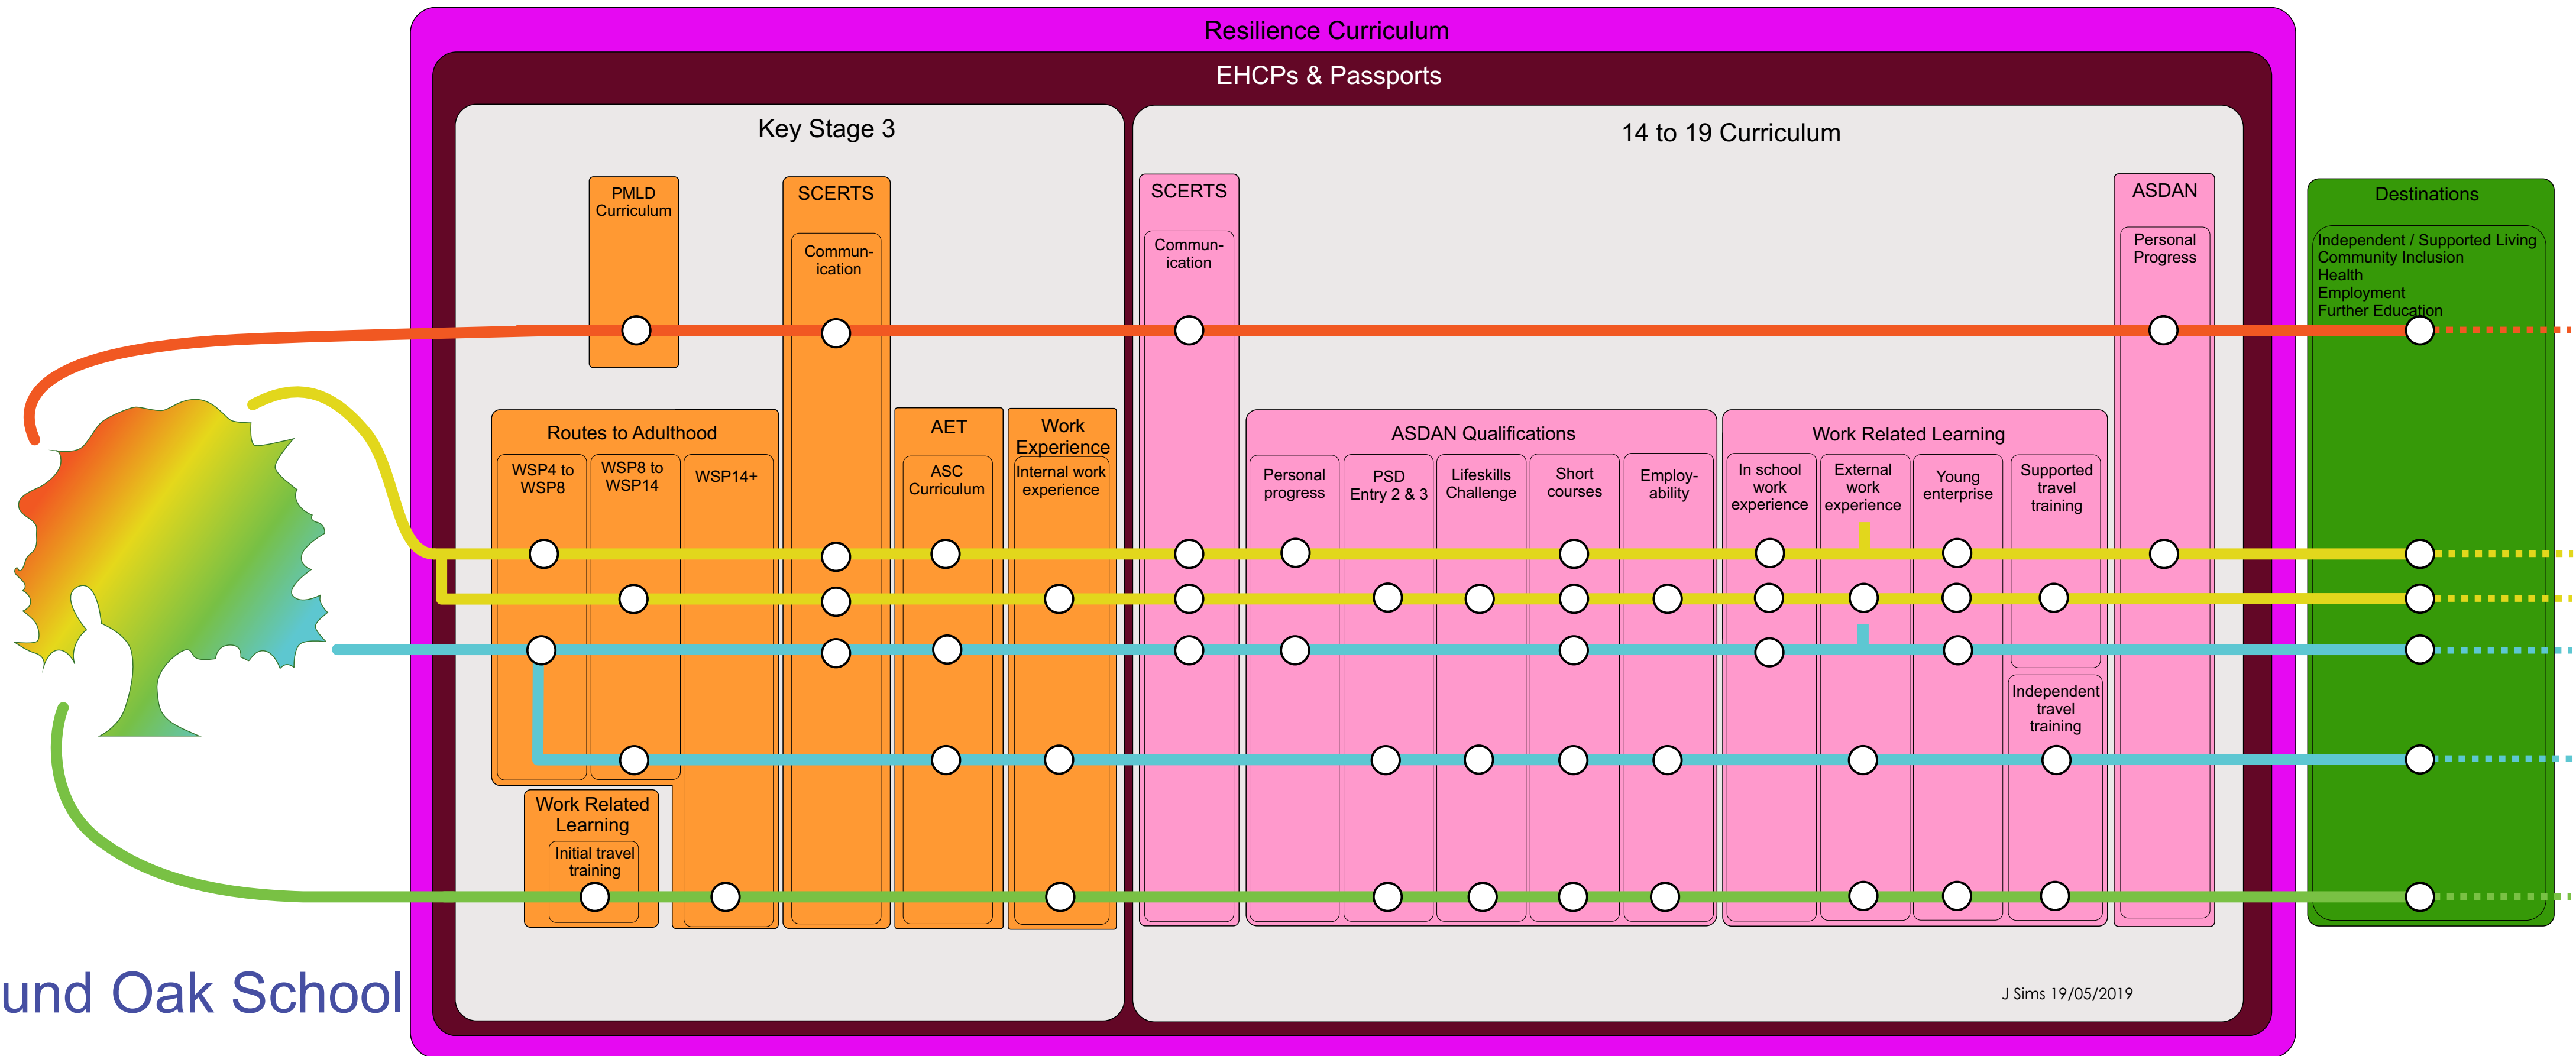

Round Oak School Secondary Route Map

Round Oak School

J Sims 19/05/2019

— PMLD — SLD — ASC — MLD