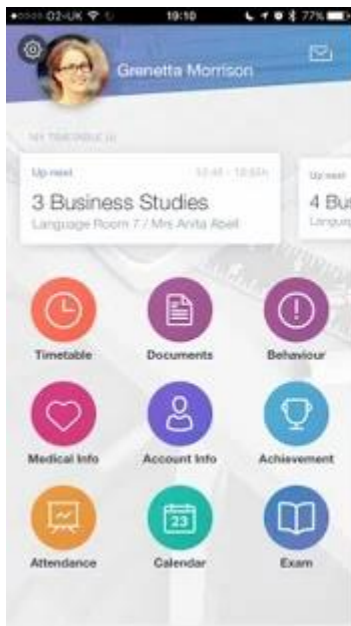

EduLink One Parent App

- Download the app onto your device via Google Play, or the Apple App Store.
- Once downloaded, launch the app and allow notifications.
- Enter the school ID: **stgeorges** and your username and password. These are identical to your Moodle login credentials.