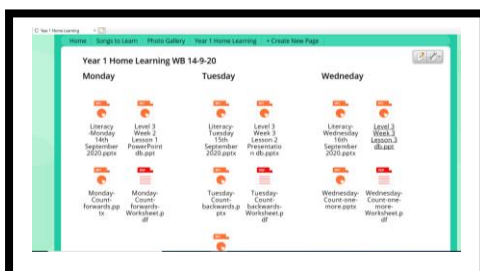

Home Learning

Dear Parents and Carers,

We have set some work for your child to do online whilst they are at home. To access the work you will need to log into the school's DB Primary page. You can find your child's login details in their school diary.

Once your child logs in they will be brought to the below page.

Click on the home learning tab.

You will then be brought to the home learning page. This page will have work set by your child's class teacher. The work will be in line with the lessons the children will be doing in school. You will find a power point for each lesson and the lessons will be divided into the different days of the week.