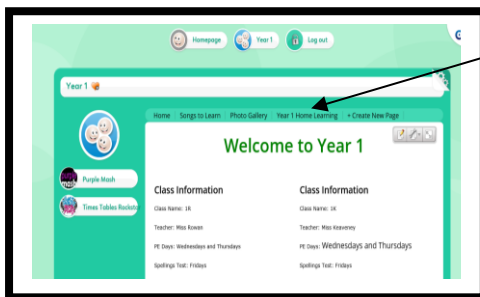

Home Learning

Dear Parents and Carers,

We have set some work for your child to do online whilst they are at home. To access the work you will need to log into the school's DB Primary page. You can find your child's login details in their school diary.

Once your child logs in they will be brought to the below page.

Click on the home learning tab.

You will then be brought to the home learning page. This page will have work set by your child's class teacher. The work will be in line with the lessons the children will be doing in school. You will find a power point for each lesson and the lessons will be divided into the different days of the week.