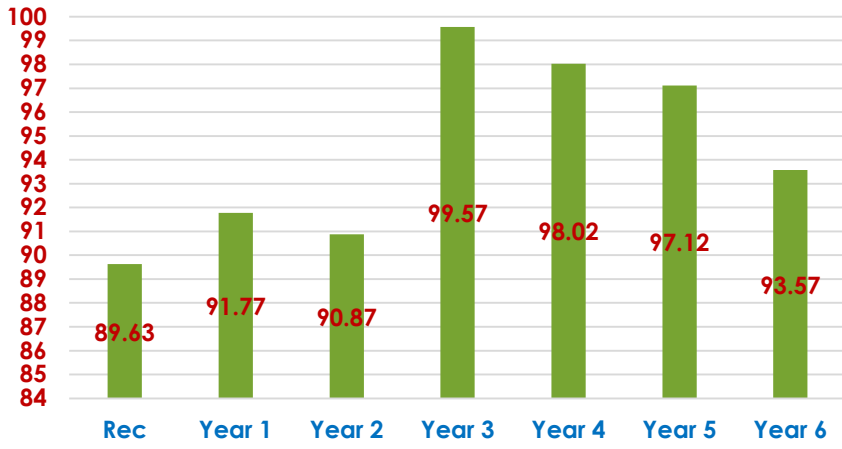

Attendance for Mon 29 Jan - Fri 2 Feb (AM) Jan 2018

Attendance Winners:
Year 3

Average attendance for week for whole school – 94.36%

Stars of the week: