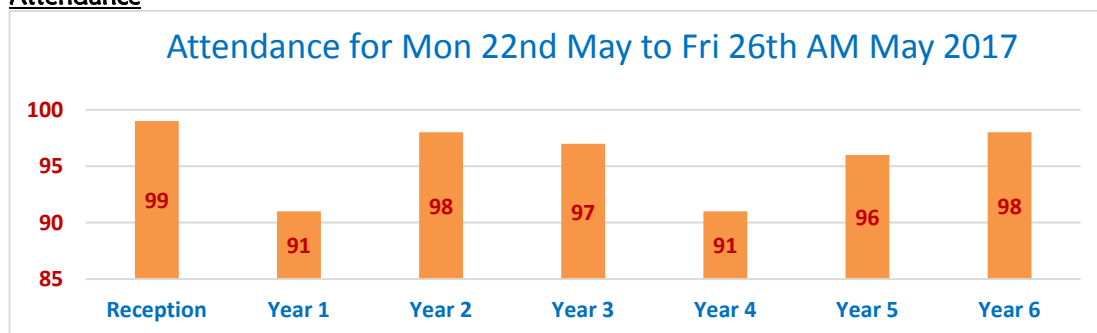

NEWSLETTER – 6th June 2017

Welcome back to the last half term of this school year. We hope you all had a relaxing half term break.

Class Photos

Orders for Photos should be returned to school by end of school day on Thursday 8th June please. Late orders will incur a fee!

Educational Visits

In light of recent events we have decided that no class will undertake an Educational Visit into central London this half term. The Nursery have a visit to the local Fire Station and we have arranged our Sports Days at the local Cricket Club on Woodford Green. These visits will go ahead. The Yr6 residential to Hertfordshire will also go ahead.

School Nurse Drop In Sessions

One of the school nursing team from the Borough will be holding Drop In sessions at school at 8.30-9.30am on the following dates:

- 19th June 2017
- 10th July 2017

Please feel free to drop in to see the School Nurse to discuss any issues/concerns you may have regarding your child.

Attendance

DIARY DATES

Wednesday 7th June 2017	Early Help Drop in session for parents
Thursday 8th June 2017	Year 5 Class Assembly
Mon 12th June 2017	NSPCC Thank you assembly
Thurs 22nd June 2017	Year 2 Class Assembly
19-23 June 2017	Yr6 Residential Trip - Bushcraft
Mon 26th June 2017	Explore Learning Assembly
Wed 28th June 2017	KS1 Sports Day
Thurs 29th June 2017	Reception Class Assembly
16th, 23rd & 30th June 2017	All non uniform days – in exchange for bringing in items for the fete
Sat 1st July 2017	Summer Fete
Wed 5th July 2017	KS2 Sports Day
Thurs 6th July 2017	Nursery Graduation
Fri 7th July 2017	Yr6 Prom
Fri 14th July 2017	School Discos
Mon 17th & Tues 18th July 2017	Parent Consultations
18th July 2017	Break up for Summer at 15h20