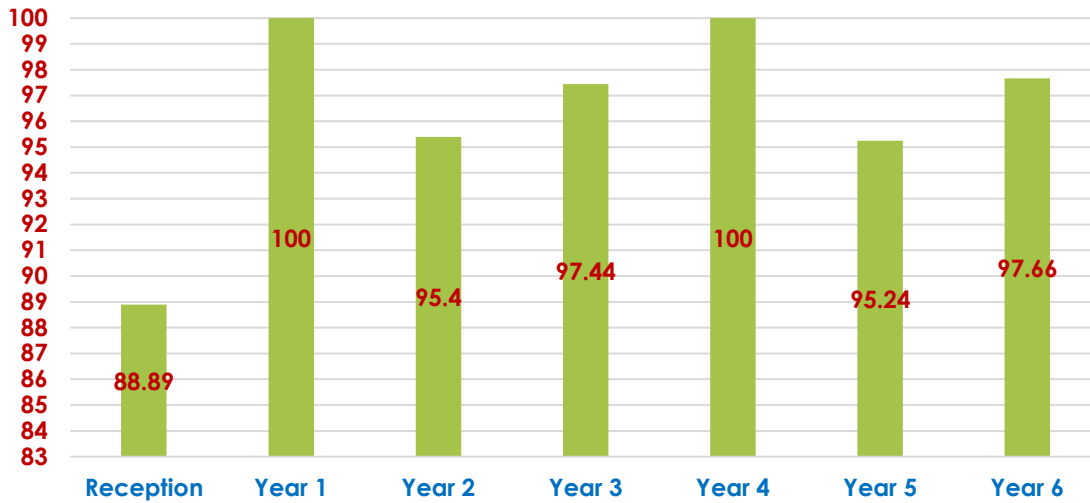

Attendance for Mon 5th - Fri 9th (AM) March 2018