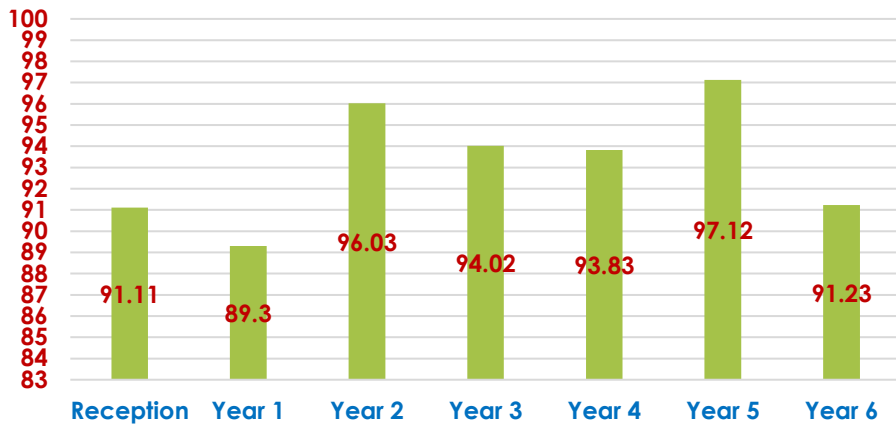

Attendance for Mon 19th - Fri 23rd (AM)
March 2018