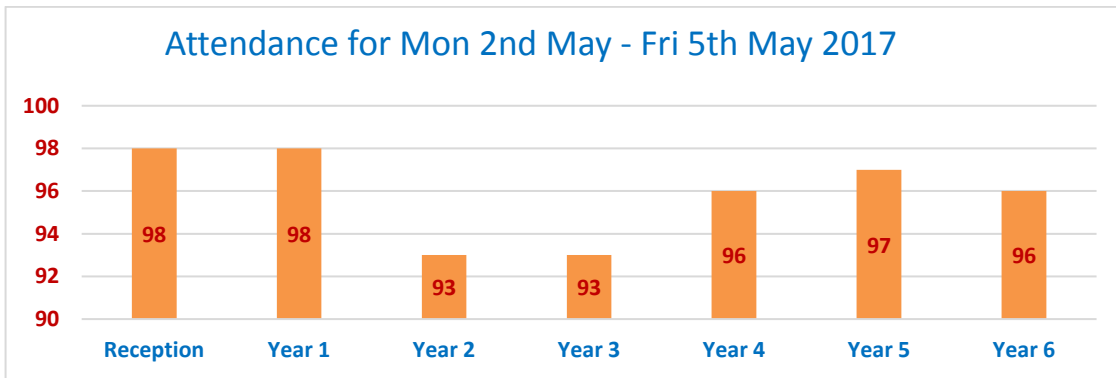

General

We have lots of events coming up from now till the end of term and the school year. Please keep checking the newsletters for updates so you don't miss anything.

<u>DIARY DATES</u>	
Tues 9 th May	Y5 Educational Visit to South London Botanical Institute
w/c 8 th May	SAT's week for KS2
Fri 19 th May	NSPCC assemblies for KS1 & KS2 NSPCC workshop for Y5/6 PM
Tues 23 rd May	NSPCC Parents Workshop 2pm
Fri 26 th May	NSPCC Sponsored "Drop everything & Dance" Day
Fri 26 th May	Y5 to Queen Elizabeth Olympic Park
Half term	Mon 29th May (Bank holiday) to Fri 2nd June
Mon 5th June	INSET – school closed
Mon 12 th June	NSPCC Thank you assembly
19-23 June	Yr6 Residential Trip - Bushcraft
Fridays: 16th, 23rd & 30th June	All non uniform days – in exchange for bringing in items for the fete
Sat 1 st July	Summer Fete
Fri 14 th July	School Disco's
Mon 17 th & Tues 18 th July	Parent Consultations
18 th July	Break up for Summer at normal time

School Nurse Drop In Sessions

One of the school nursing team from the Borough will be holding Drop In sessions at school at 8.30-9.30am on the following dates:

- 22nd May 2017
- 19th June 2017
- 10th July 2017

Please feel free to drop in to see the School Nurse to discuss any issues/concerns you may have regarding your child.

Stars of the week

Attendance

Reception

& Yr1

both had
the best
attendance
this week.

Well done!