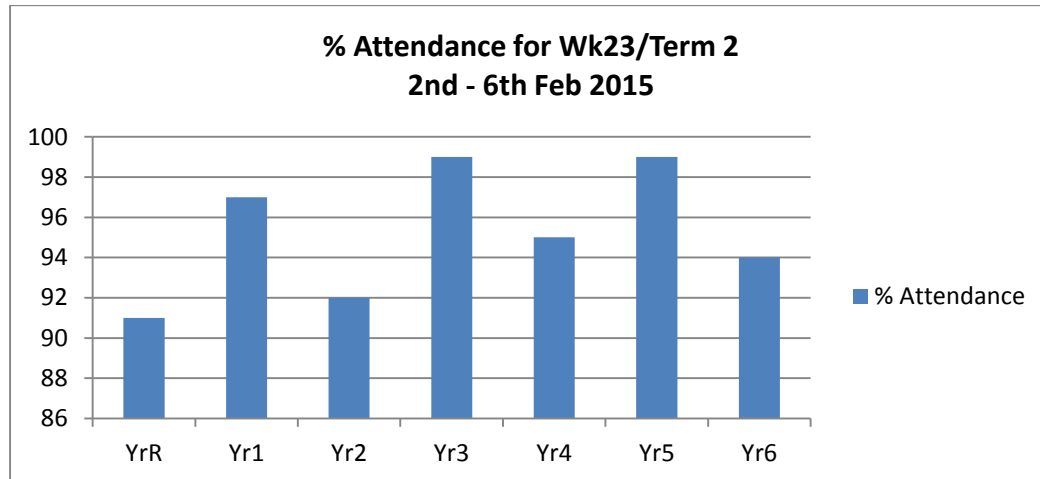

Attendance

The highest attendance this week was 99% for years 3 & 5 well done to them, keep it up. Yr 1 are also doing well at 97%. We need a special effort from Reception, Yr 2, Y4 & Yr 6 to have everyone at school for this week.