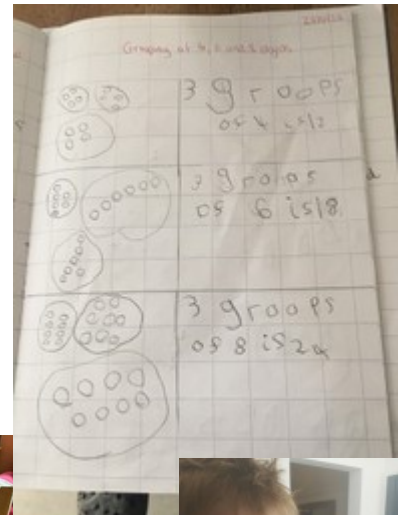

Reception

In maths we have been looking at grouping and sharing different amounts and also number bonds to 10 and 20. Well done for really impressive effort everyone :)

Happy birthday to Harry! We all hope you had a fantastic birthday

Reception children have been busy with lots of other activities such as cooking, art work and enjoying the outdoors.