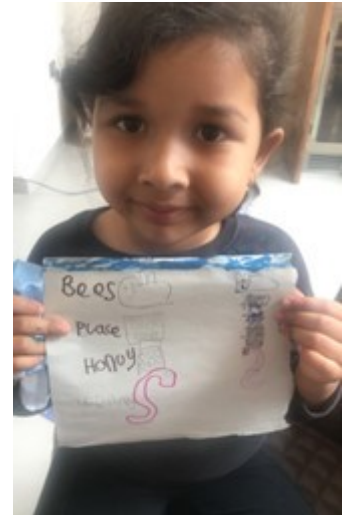

Spider Snail

3
 24.04 Compare: butterfly & spider

Similarities

1. They are BOTH minibeasts
2. they LIKE to eat.
3. They are SMALL.

Differences

1. spider has 8 legs. butterfly has 6.
2. spider has NO wings.
3. spider has NO antennae.
4. BUTTERFLY

Gioia found a little snail on her window at home!

James R wrote a rhyming acrostic poem.

We have been learning more about minibeasts this week, writing fact files, poems, sorting them into groups, answering questions about them and finding more of them outside or in our houses!

James C looked for minibeasts in his garden.

27.4.2020
 Mini-beast
 Experiment
 we think minibeasts like wet places.

what we did

Caterpillar facts

- caterpillars can reach 14cm in length
- they are small and wiggly
- They eat plants such as leaves
- They come in various colours