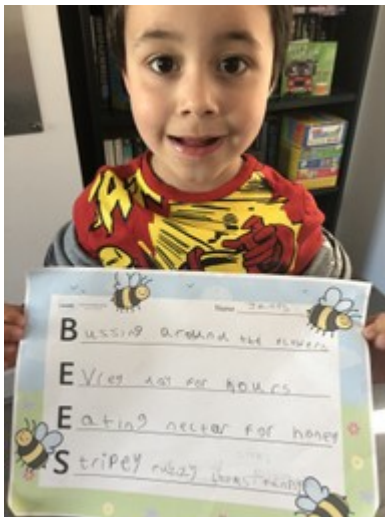

Spider Snail

3
 24.04 Compare: butterfly & spider

Similarities

1. They are BOTH minibeasts
2. they LIKE to eat.
3. They are SMALL.

Differences

1. spider has 8 legs. butterfly has 6.
2. spider has NO wings.
3. spider has NO antennae.
4. BUTTERFLY

Gioia found a little snail on her window at home!

James R wrote a rhyming acrostic poem.

We have been learning more about minibeasts this week, writing fact files, poems, sorting them into groups, answering questions about them and finding more of them outside or in our houses!

James C looked for minibeasts in his garden.

27.4.2020
 Mini-beast
 Experiment
 we think minibeasts like wet places.

what we did

Caterpillar facts

- caterpillars can reach 14cm in length
- they are small and wiggly
- They eat plants such as leaves
- They come in various colours