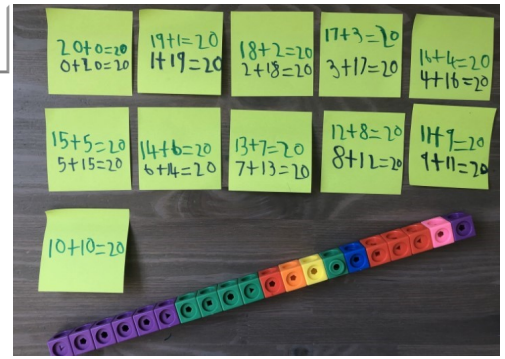

Reception

In maths we have been looking at grouping and sharing different amounts and also number bonds to 10 and 20. Well done for really impressive effort everyone :)

Happy birthday to Harry! We all hope you had a fantastic birthday

Reception children have been busy with lots of other activities such as cooking, art work and enjoying the outdoors.