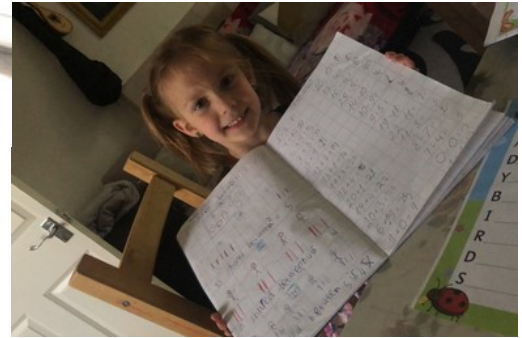

Reception

In maths we have been looking at grouping and sharing different amounts and also number bonds to 10 and 20. Well done for really impressive effort everyone :)

Happy birthday to Harry! We all hope you had a fantastic birthday

Reception children have been busy with lots of other activities such as cooking, art work and enjoying the outdoors.