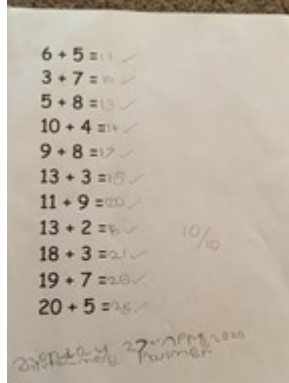

Reception

In maths we have been looking at grouping and sharing different amounts and also number bonds to 10 and 20. Well done for really impressive effort everyone :)

Happy birthday to Harry! We all hope you had a fantastic birthday

Reception children have been busy with lots of other activities such as cooking, art work and enjoying the outdoors.