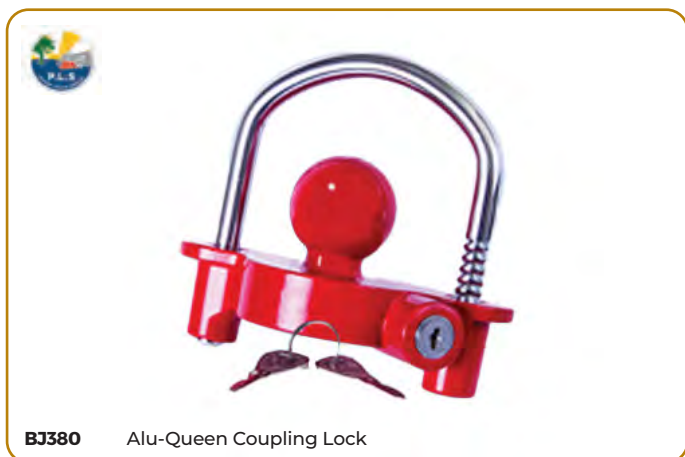

VISIT OUR WEBSITE

Part No:

To view detailed product information and latest availability.

www.plsgroup.co.uk