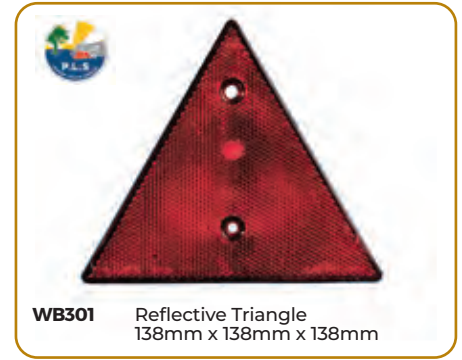

TOWING, SECURITY & SAFETY

Reflectors