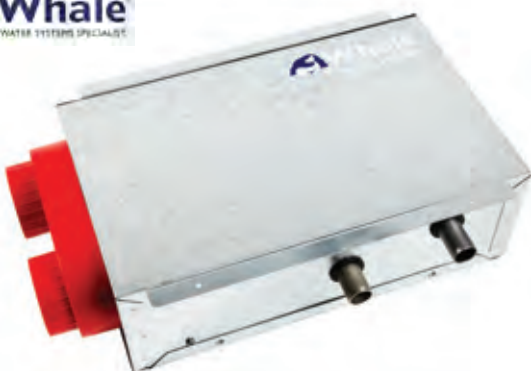

SH2211B Whale Gas Only Underfloor Space Heater