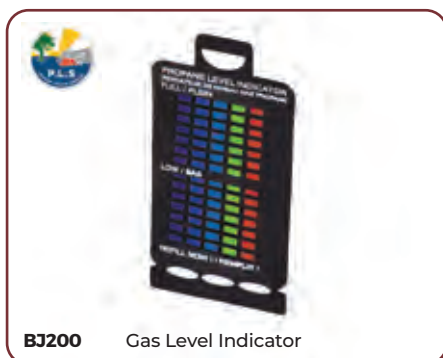

GAS

Regulators

R7ADPT 27mm Clip-on Adaptor x Butane 109 Male 90 Deg Out!

RWB28 Regulator Washer for Butane (Pack of 20)

RWM20 Washer for M20 Nut (Pack of 20)

T20CLON 20mm Clip On Regulator 28mbar

T21CLON 21mm Clip On Regulator 28mbar