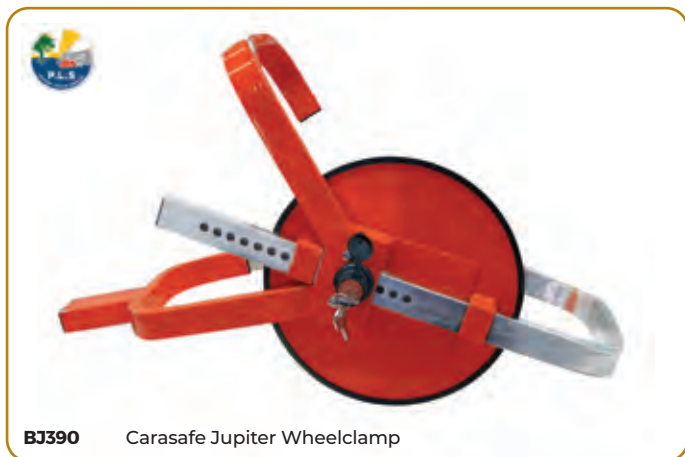

VISIT OUR WEBSITE

Part No:

To view detailed product information and latest availability.

www.plsgroup.co.uk