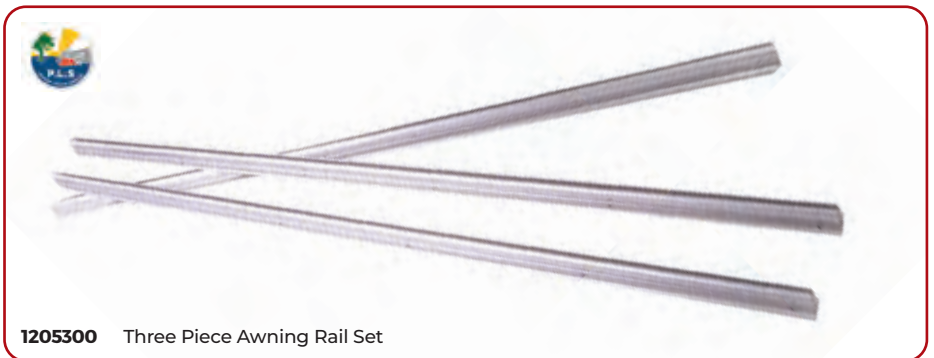

AWNINGS & ACCESSORIES

Awning Rail Accessories / Bungie Cord