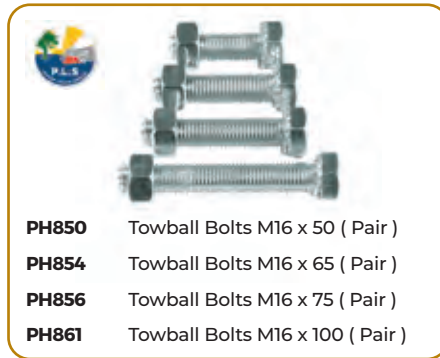

TOWING, SECURITY & SAFETY

Chassis Parts

VISIT OUR WEBSITE

Part No:

To view detailed product information and latest availability.

www.plsgroup.co.uk