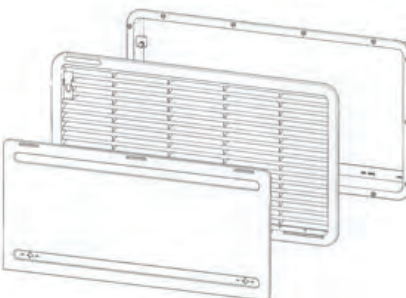

↗ DOMETIC

DRM9107 LS300 Vent without Winter Cover - White

↗ DOMETIC

DRM9110 LS330 Vent with Winter Cover - White

↗ DOMETIC

DS289066900 LS300 Ventilation Grill - White, 277x518mm

↪ DOMETIC

DS293307881 LS330 Vent Frame
White 273x434mm