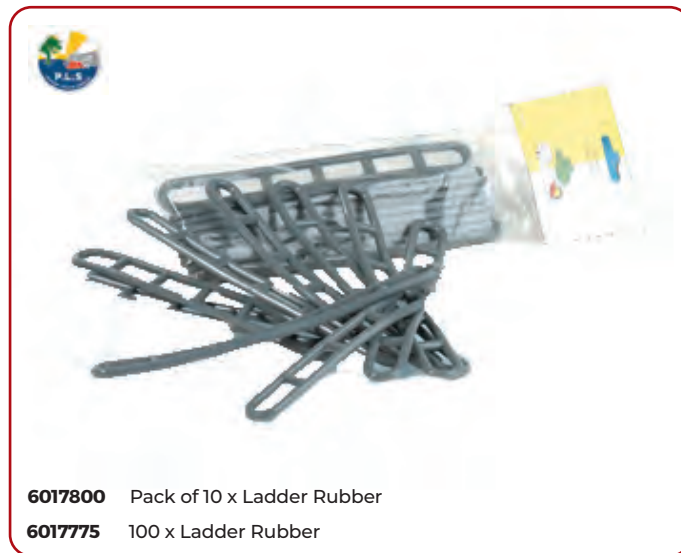

6017300 1000 x Short Straight Rubber

6017800 Pack of 10 x Ladder Rubber