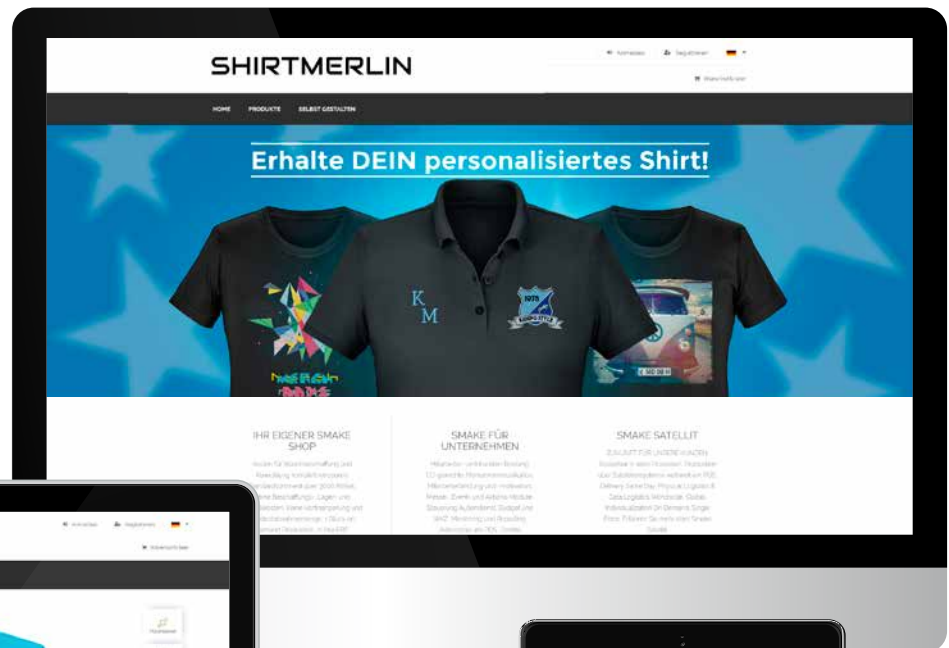

The perfect link to your production

The unique thing about the Smake® Online Shop is that it isn't just an article catalog for you and your customers like all other well-known eShop systems.

With Smake® eShop you open up the door to the World Wide Web for your company.

Smake® picks you up where other eShop providers leave you alone with colorful pictures!

The eShop is the perfect link and starting point through which you and your customers can deliver orders to your production – for both, embroidery and for print motifs.

Always the perfect solution –

Either for your B2C or B2B business

Your Smake® eShop automatically transfers manufacturing data directly and fully automated to your production process – regardless of where in the world.

This is precisely the reason why the shop and the overall system becomes so valuable to you.

Unique

Smake® offers a great selection of perfectly photographed and measured (!) textiles as well as a top of the line motif designer.

Additionally the Smake® eShop contains lots of free motifs/designs, an easy and fluent order process with a fast check-out, all the way to a clearly arranged, extensive but still easy-to-handle admin area.

Of course you can assign your own embroidery files and/or print motifs to your shop and determine prices by yourself. Quickly your shop will be set up online and configured with your own URL. Naturally programmed forward-looking ›mobile first‹.