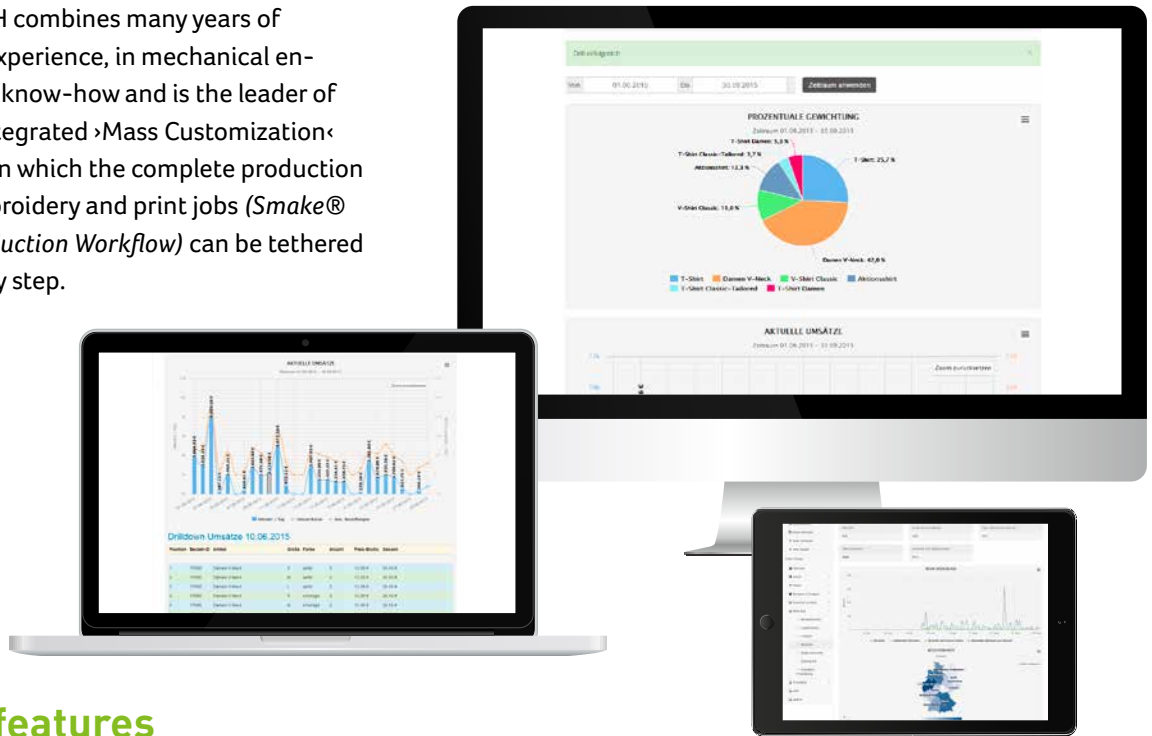

Smake® eShop System – easy – fast – efficient

The Smake GmbH combines many years of manufacturing experience, in mechanical engineering with IT know-how and is the leader of innovation for integrated ›Mass Customization‹ eShop concepts in which the complete production workflow for embroidery and print jobs (*Smake® VPW – Value Production Workflow*) can be tethered modularly step by step.

Shop key features

Create your own eShops matched to your target group and always directly linked to your production! Smake offers you a Multi-eShop System that will be developed continuously.

Shop

- ✓ creating your own shop independently
- ✓ your own URL
- ✓ generate/upload your own company information
- ✓ generate/upload your own privacy policy
- ✓ generate/upload your own terms and conditions and right of rescission
- ✓ upload your own shop logo
- ✓ assign your shop's color theme
- ✓ create a landingpage with your own slideshow, teaser and category images

Products

- ✓ access to more than 5000 existing products (producer, products, color)
- ✓ assign prices yourself (net/gross)
- ✓ fixed categories
- ✓ article description/-feed already specified
- ✓ bilingual – german/english possible
- ✓ other languages optional

Motif designer

- ✓ unique motif designer inclusive
- ✓ all existing motifs from the motif pool (embroidery/print)
- ✓ integrating own embroidery- and print motifs
- ✓ assign your own prices
- ✓ flexible pricing models for embroidery and print motifs available
- ✓ prices directly displayed in the motif designer

Payment Methods

- ✓ definable/selectable by yourself: PayPal (credit card, debit...), invoice, prepayment

Way of shipment

- ✓ definable/selectable by yourself: UPS, postal service, etc.

Customizable templates

- ✓ order confirmation, delivery note, etc.

Social Media Integration

- ✓ Facebook, Twitter, Instagram or your own social media channel

Evaluations

- ✓ admin area evaluable by yourself
- ✓ data is exportable as Excel/CSV files

Production Data

- ✓ processing of manual production possible
- ✓ export of all order-relevant data
- ✓ export of all production-relevant data

Automated Production Processing

- ✓ link to production Smake® VPW available step by step at anytime
- ✓ access to all Smake® VPW interface modules