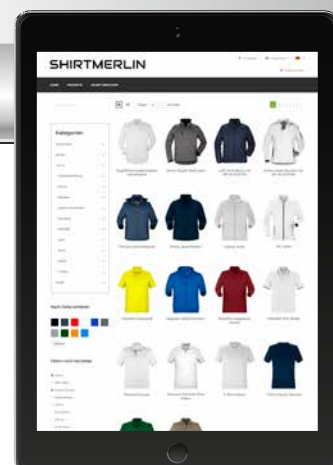

The perfect link to your production

The unique thing about the Smake® Online Shop is that it isn't just an article catalog for you and your customers like all other well-known eShop systems.

With Smake® eShop you open up the door to the World Wide Web for your company.

Smake® picks you up where other eShop providers leave you alone with colorful pictures!

The eShop is the perfect link and starting point through which you and your customers can deliver orders to your production – for both, embroidery and for print motifs.

Always the perfect solution –

Either for your B2C or B2B business

Your Smake® eShop automatically transfers manufacturing data directly and fully automated to your production process – regardless of where in the world.

This is precisely the reason why the shop and the overall system becomes so valuable to you.

Unique

Smake® offers a great selection of perfectly photographed and measured (!) textiles as well as a top of the line motif designer.

Additionally the Smake® eShop contains lots of free motifs/designs, an easy and fluent order process with a fast check-out, all the way to a clearly arranged, extensive but still easy-to-handle admin area.

Of course you can assign your own embroidery files and/or print motifs to your shop and determine prices by yourself. Quickly your shop will be set up online and configured with your own URL. Naturally programmed forward-looking ›mobile first‹.