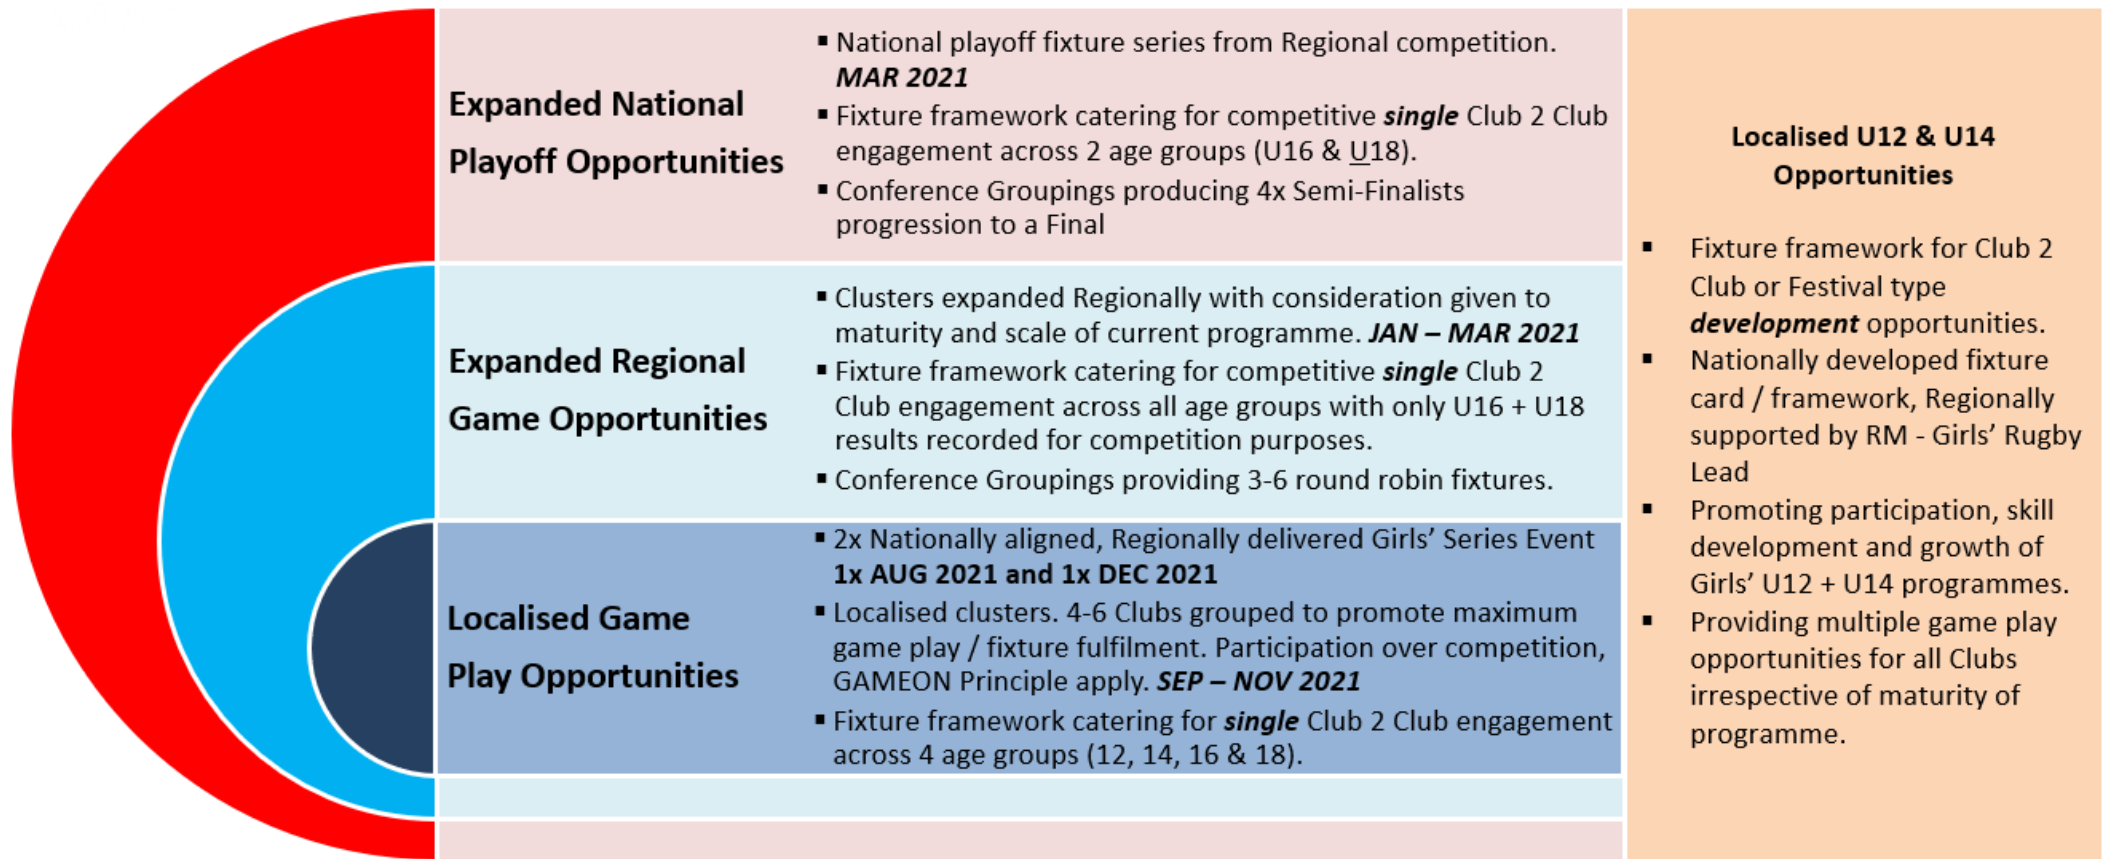

LAYERED GAME OPPORTUNITY FRAMEWORK

Leadership • Engagement • Achievement • Enjoyment • Respect