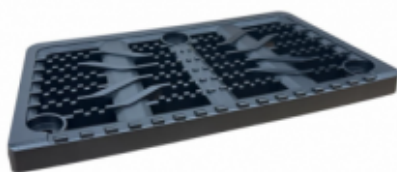

UPPER STEPWINGS & SPARES

FITS MAN TGS SERIES (2021 ONWARDS)

MAN945

RH GREY SINGLE STEP UPPER STEPWING

MAN946

LH GREY SINGLE STEP UPPER STEPWING

MAN880

UPPER STEPWING DRIVERS SIDE RH

MAN881

UPPER STEPWING PASSENGER SIDE LH

MAN825

LOWER STEP SURROUND TREAD PLATE