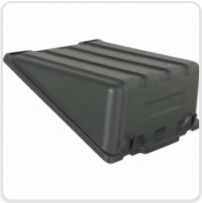

# BATTERY BOX COVER & STRAPS

FITS IVECO EURO CARGO (2003 - 2015)

Part No. IVE350  
**BATTERY BOX COVER**

Part No. IVE274  
**BATTERY BOX COVER FASTENING STRAP**

Part No. IVEKIT16  
**BATTERY BOX COVER WITH STRAPS**