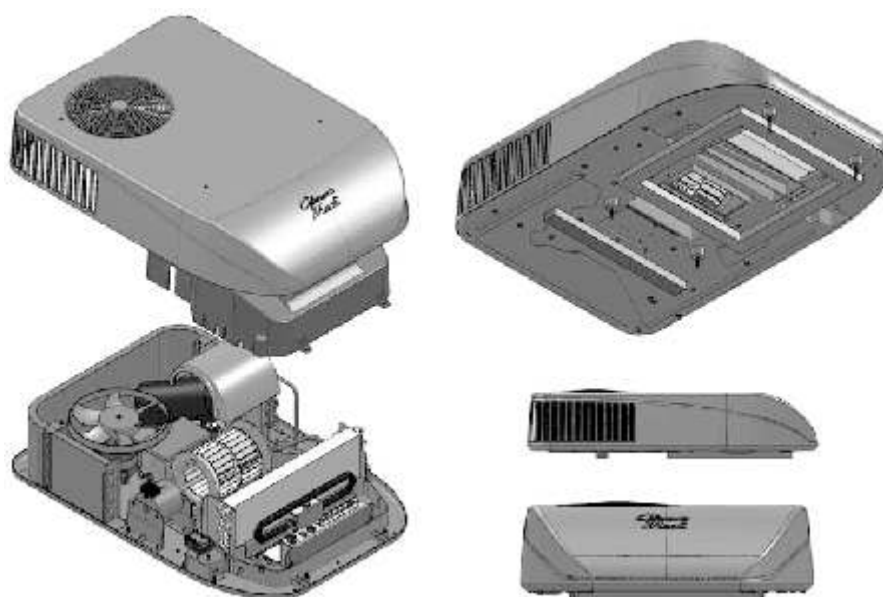

### ROOFTOP AIR CONDITIONER

The air conditioner that's  
**built tough**  
to take it.

When it comes to air conditioners, power and strength do not necessarily mean the same thing.

The Mach 8 Roughneck is specially equipped to handle the jarring and vibrations that come with the territory, whether you're in construction, the oil field or just taking the back roads to your favourite fishing hole. The Mach 8 Roughneck: a unique machine with power and strength.

The Mach 8 Roughneck has a 3,10 KW cooling capacity allowing you to cool down a 30 cbm volume.

The Mach 8 Roughneck also comes with an electrical heater of 1600 W.

Optional anti-corrosion treatment available.  
54°C maximum outside temperature.

# MACH 8

R O U G H N E C K

COOLING CAPACITY	3100 W
HEATING OUTPUT	1600 W
AMPS COOLING at 35°C	5,7 A
AMPS COOLING at 48°C	7,1 A
AMPS HEATING	7,4 A
WATTS COOLING at 35°C	1310 W
WATTS COOLING at 48°C	1625 W
WATTS HEATING	1700 W
START-UP AMPS	28 A max. / 0,15 s
ELECTRICAL RATING	230v 50Hz 1 Phase
CIRCUIT BREAKER	8 A
REFRIGERANT	R407C
VENTILATOR SPEEDS	2
AIR FLOW	425 cbm/h max.
DIMENSIONS (roof unit)	104 x 72 x H 24 cm
DIMENSIONS (ceiling assembly)	56 x 53 x H 5 cm
ROOF OPENING	36 x 36 cm
ROOF THICKNESS	15 cm max.
WEIGHT	47 kg