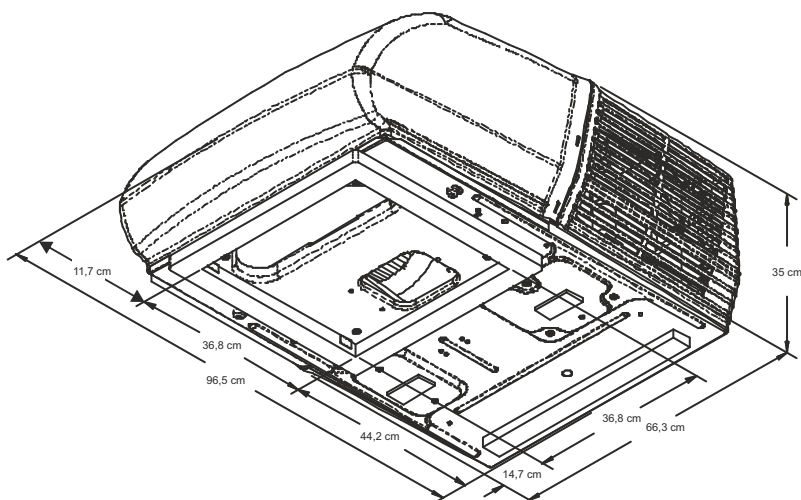

ROUGHNECK™

ROOFTOP AIR CONDITIONER

COOLING CAPACITY	3950 W
HEATING OUTPUT	1600 W
AMPS COOLING	7 A
AMPS HEATING	8 A
WATTS COOLING	1650 W
WATTS HEATING	1795 W
START-UP AMPS	32 A max. / 0,15 s
ELECTRICAL RATING	230v 50Hz 1 Phase
CIRCUIT BREAKER	16A
REFRIGERANT	R407C
VENTILATOR SPEEDS	2
AIR FLOW	540 cbm/h max.
DIMENSIONS (roof unit)	96 x 67 x H 35 cm
DIMENSIONS (ceiling assembly)	56 x 53 x H 5 cm
ROOF OPENING	36 x 36 cm
ROOF THICKNESS	15 cm max.
WEIGHT	43 kg

DIMENSIONS		
Roof Unit	Height	35 cm
	Width	66,3 cm
	Length	96,5 cm
Ceiling Assembly	Height	5 cm
	Width	53 cm
	Length	56 cm

Coleman is a registered trademark of The Coleman Company, Inc. used under licence. Mach is a registered trademark and Roughneck is a trademark of RV Products, a Division of Airxcel, inc. AIRVA is the authorized distributor of RV Products, Inc. in Europe.