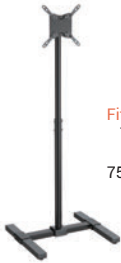

Max Weight 10kg
Compatible With AS0246TW, AS0246TP, AS02610TW, AS0246BTW, AS0247GTW

FLOOR STANDS AND TROLLEYS

AS0246TW

Tilting Floor Trolley

Screen Size Range 32"-70"
Max Weight 65kg
Fits VESA Pattern 300x200-600x400
Height 1720mm
Tilt -12° to +5°

AS0246TP

Tilting Floor Stand

Screen Size Range 32"-70"
Max Weight 65kg
Fits VESA Pattern 300x200-600x400
Height 1616mm
Tilt -12° to +5°

AS222TP

Touch Screen Floor Stand

Screen Size Range 19"-55"
Max Weight 50kg
Fits VESA Pattern 100x100-200x200
Height 988mm
Tilt +90° to +45°

AS0KS01

Touch Screen Kiosk Stand

Screen Size Range 32"-55"
Max Weight 60kg
Fits VESA Pattern 400x200-500x300
Height 1151mm
Tilt 55°

AS05S

Tilting Floor Stand

Screen Size Range 13"-42"
Max Weight 20kg
Fits VESA Pattern 75x75-200x200
Height 750mm-1240mm
Tilt -0° to +30°

AS1017P

Portrait To Landscape Floor Trolley

Screen Size Range 37"-70"
Max Weight 40kg
Fits VESA Pattern 200x200-800x400
Height 1695mm
Screen Rotation 90°

AS08610FW

Floor Trolley with Shelf

Screen Size Range 55"-105"
Max Weight 100kg
Fits VESA Pattern 400x400-1000x600
Height 1685mm