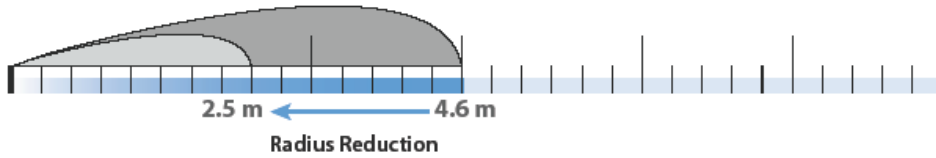

## Adjustable Arc

All models of the MP Rotator allow for easy radius adjustment of up to 25% while maintaining automatic matched precipitation.

90° to 210°

210° to 270°

360°

### MP1000

Stream Height @ 2 Bars = 0.4 m

MP1000-90-210

Maroon

MP1000-210-270

Light Blue

MP1000-360

Olive

### MP2000

Stream Height @ 2 Bars = 1 m

MP2000-90-210

Black

MP2000-210-270

Green

MP2000-360

Red