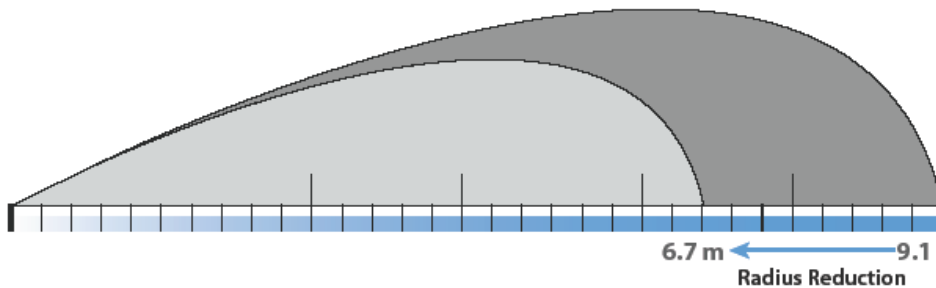

### MP1000

Stream Height @ 2 Bars = 0.4 m

MP1000-90-210

Maroon

MP1000-210-270

Light Blue

MP1000-360

Olive

### MP2000

Stream Height @ 2 Bars = 1 m

MP2000-90-210

Black

MP2000-210-270

Green

MP2000-360

Red

### MP3000

Stream Height @ 2.8 Bars = 2 m

MP3000-90-210

Blue

MP3000-210-270

Yellow

MP3000-360

Gray