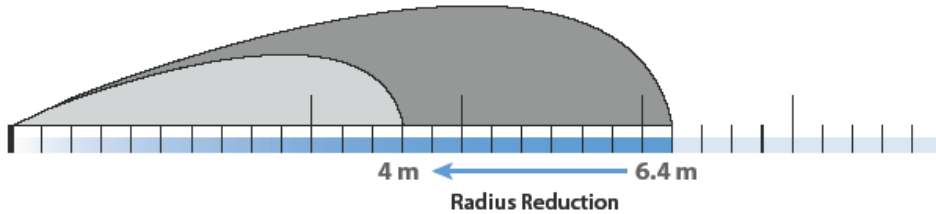

### MP1000

Stream Height @ 2 Bars = 0.4 m

MP1000-90-210

Maroon

MP1000-210-270

Light Blue

MP1000-360

Olive

### MP2000

Stream Height @ 2 Bars = 1 m

MP2000-90-210

Black

MP2000-210-270

Green

MP2000-360

Red