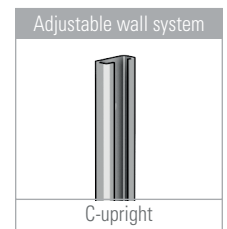

CENTRE TO CENTRE (mm)

FOR HANGING UPRIGHT / WALL UPRIGHT / C-UPRIGHT

METAL SHELF + BRACKET

SHELF LENGTH	805	905	1005
Solitary section	787	887	987
Outer section	796	896	996
Inner section	805	905	1005

METAL SHELF + SHELF ENDINGS

SHELF LENGTH	800	900	1000
Solitary section	787	887	987
Outer section	796	896	996
Inner section	805	905	1005

WOODEN SHELF + BRACKET

SHELF LENGTH	800	800	1000
Solitary section	778	878	978
Outer section	789	889	989
Inner section	800	900	1000