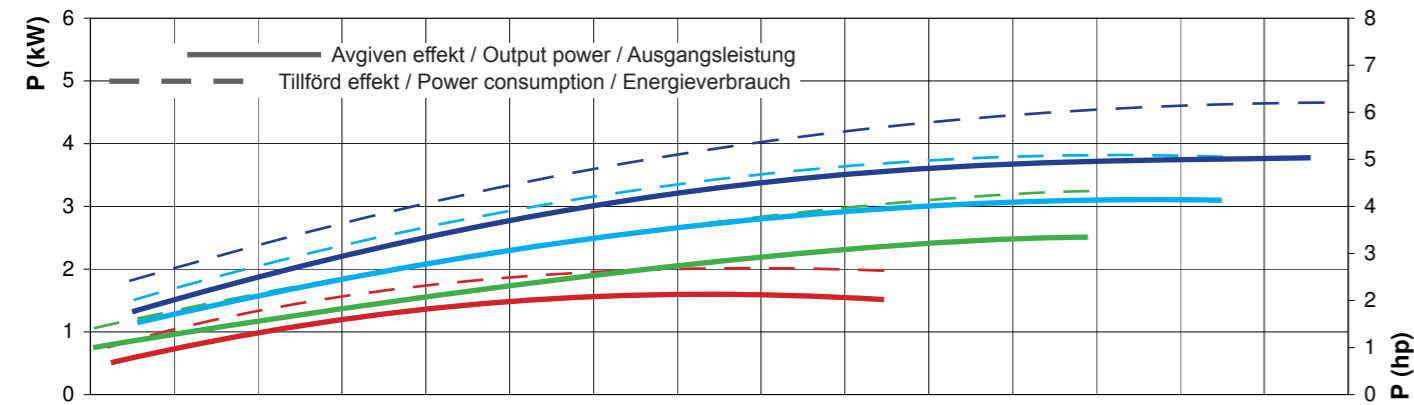

P 65C SS-H - Open Impeller

P 65C SS-H - Open Impeller

SVENSKA

Teknisk information

Anslutningar: inlopp slang Ø63 inv  
utlopp slang Ø63 inv  
Arbetstryck: max 3 bar  
Mediatemp: max 90°C  
Omgivningstemp: max 40°C

ENGLISH

Technical information

Connections: inlet hose Ø63 int  
outlet hose Ø63 int  
Working pressure: max 3 bar  
Media temp: max 90°C  
Ambient Temp: max 40°C

Mounting

Fitted with horizontal or vertical motor shaft or according to diagram.