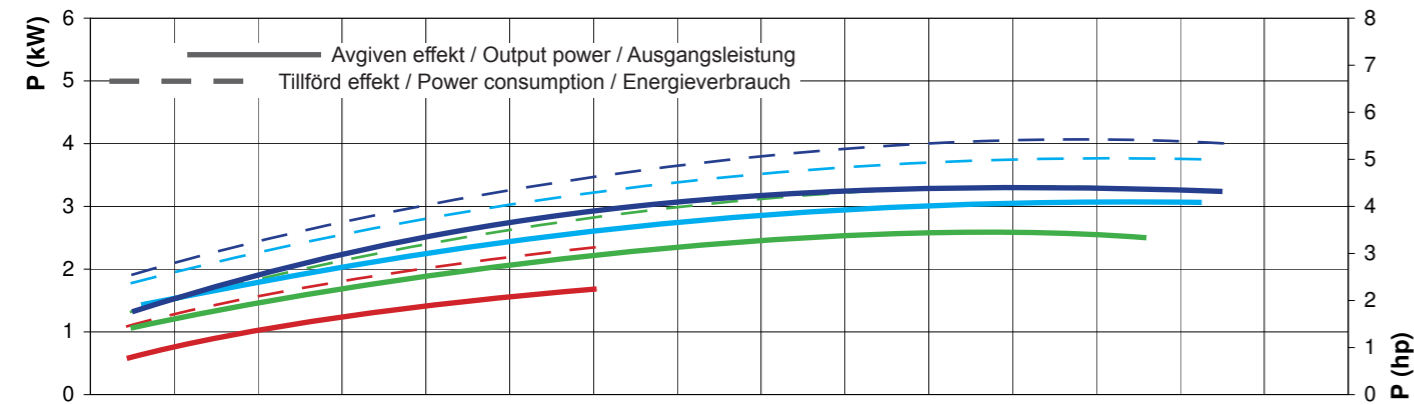

P 65C SS-H - Open Impeller SS2343

P 65C SS-H - Open Impeller SS2343

SVENSKA

Teknisk information

Anslutningar: inlopp slang Ø63 inv
utlopp slang Ø63 inv
Arbetstryck: max 3 bar
Mediatemp: max 90°C
Omgivningstemp: max 40°C

ENGLISH

Technical information

Connections: inlet hose Ø63 int
outlet hose Ø63 int
Working pressure: max 3 bar
Media temp: max 90°C
Ambient Temp: max 40°C

Mounting

Fitted with horizontal or vertical motor shaft or according to diagram.