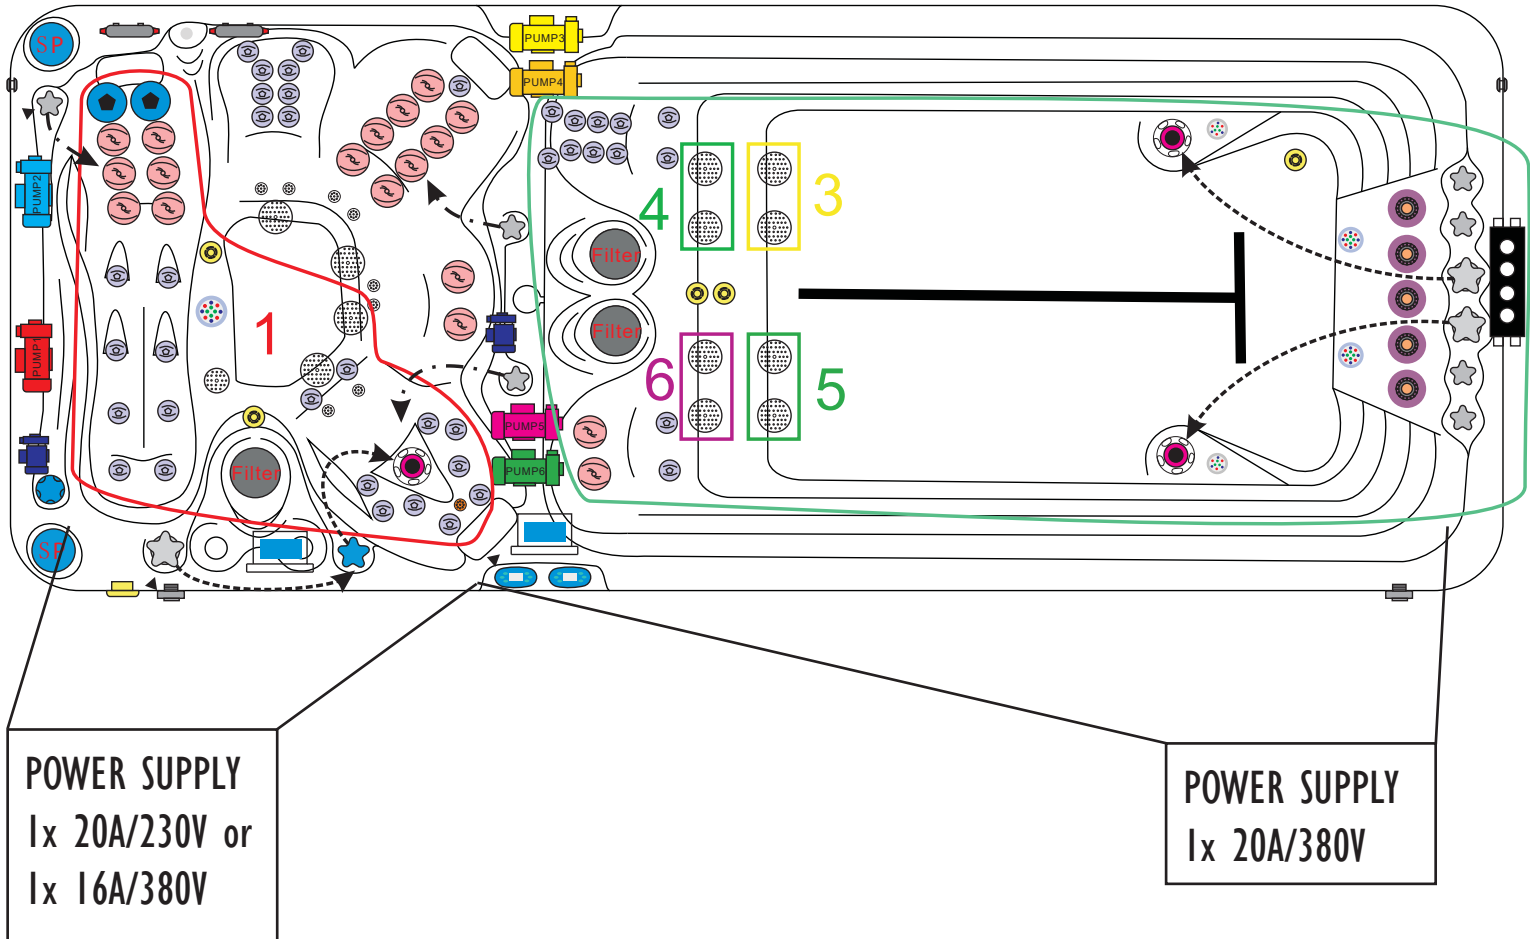

ELECTRICAL SYSTEM

Voltage.....	230/380 V
Amperage.....	20 Amp - 380V / 60 Amp - 230 V
Full Flow Electric Heater.....	3 kw
Control System.....	Balboa GS523DZ
Light (18 x Multi Color LED).....	Standard
Electronic Topside Control.....	Balboa VL801D

passion
spas | love your senses

SWIMSPA DYNAMIC - DYNAMIC DEEP

PASSION SPAS SPORT- EN FITNESS COLLECTION

	Clusterjet 150293	39pcs		Water Control	152198		Speaker	150321
	Mini Jet 150126	18pcs		Water Diverter	150493		Controller & Heater JZ6013x1	152220
	Power Jet 150155	2pcs		Air/Water Control	150520		Controller & Heater JZ6013x2	152222
	Swim Jet 150202	3pcs		Water Diverter	152029		Drainage	150511
	River Jet 152200	5pcs		Aromatherapy	150560		WTC50 Circ. Pump	150861
	Jet	8pcs		UV-lamp	150777		LP300 Mass. Pump (6pcs)	150818
	Spa Light 150766	5pcs		Pillow	150403		TP600 Display (2pcs)	151059
	Suction 150516	1pcs		Filter lid Black	159111		Diverter Pump	150828
	Suction 150517	12pcs		Filter 4ch-949	151131			