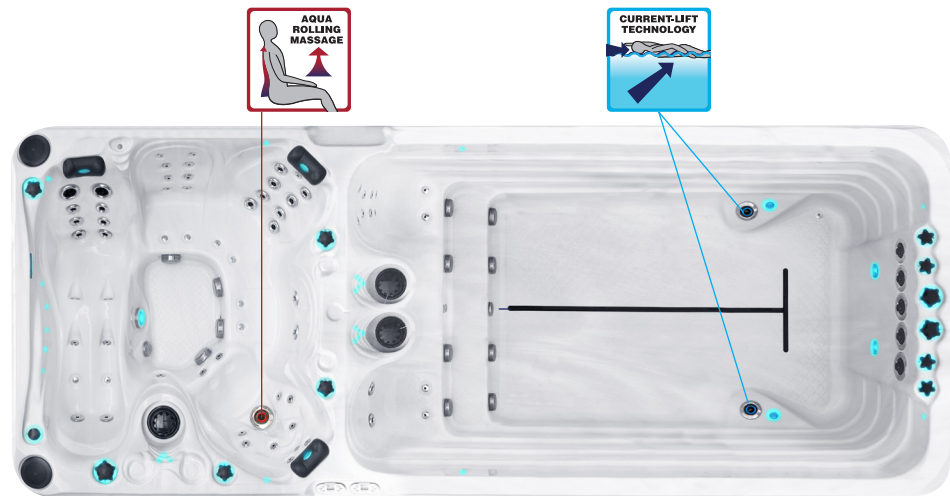

passion
spas | love your senses

SWIMSPA DYNAMIC - DYNAMIC DEEP

PASSION SPAS SPORT- EN FITNESS COLLECTION

SPECIFICATIONS/GENERAL

Dimensions LxW xH.....	590x227x 126/155 cm
Number of Seats.....	6
Number of Loungers.....	1
Capacity in Liter.....	10500/12500
Dry Weight in kg.....	1300/1500
Full Weight in kg.....	11800
Shell Material.....	Aristech® Acrylic with Vinylester and Polyester
Synthetic Maintenance Free Cabinet.....	Standard
Removable Side Panels.....	8
Durable Support System.....	Synthetic
Everlast™ Full Floor Support Material.....	Polyester
High Density Urethane Insulation.....	Standard
Cup Holders.....	4

WATER SYSTEM

Total jets.....	56
Filters / Surface.....	(3) 50 Square Feet
Top Access Skim Filter.....	High-Volume Vortex Skimmer
Floor Drain.....	2
External Drain.....	2
HiFlowSuctions.....	10
Water Diverter Valve.....	3
6" Turbo Swim Jet.....	7
6" Aqua Rolling Massage Jet.....	1
5" Massage Jets, Directional, Rotational and Pulsational.....	2
3" Directional Jets.....	18
2" Directional Jets.....	39
Ozone Jets.....	2

SPECIAL FEATURES

Soft Air Massage System.....	Standard
Molded Headrest Soft Pillows with LED Light.....	3
StarBrite Interior LED Light System.....	Standard
Cascade Creek Water Fall.....	1
Exterior Corner LED Lighting.....	Standard
Aromatherapy System.....	Standard
Ozone Sanitation System.....	Standard
UV Synergy System.....	Standard
Ultra Efficient Dual-Wrap Cabinet Insulation.....	Standard
5/4 Ultra Efficient Walk-On Cover.....	Optional