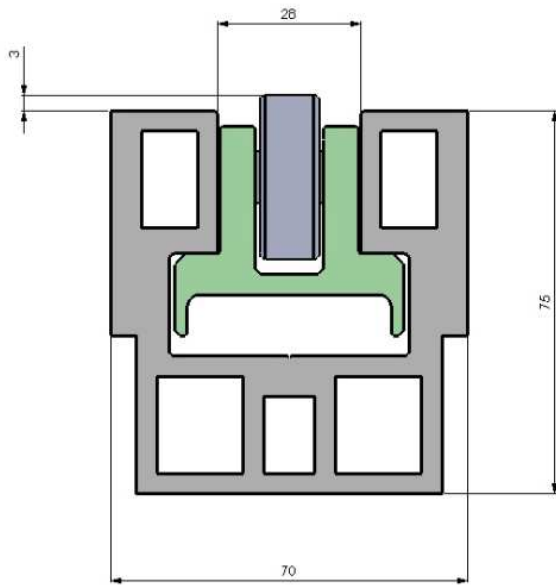

# HEDIN LAGAN AB

**Pricelist 134**

T-Housing Die Lifter/Die Roller

**Pricelist 134**

T-Housing Die Lifter/Die Roller

**T-28 Housing**

**T-36 Housing**

Lift capacity at 6 bar: (Larger house can be used in the Housing for lifting compared to a T-slot in a pressedbed this gives the higher lift capacity) *T-28 in Housing = 2000 kg/m* *T-36 in Housing = 3000 kg/m*