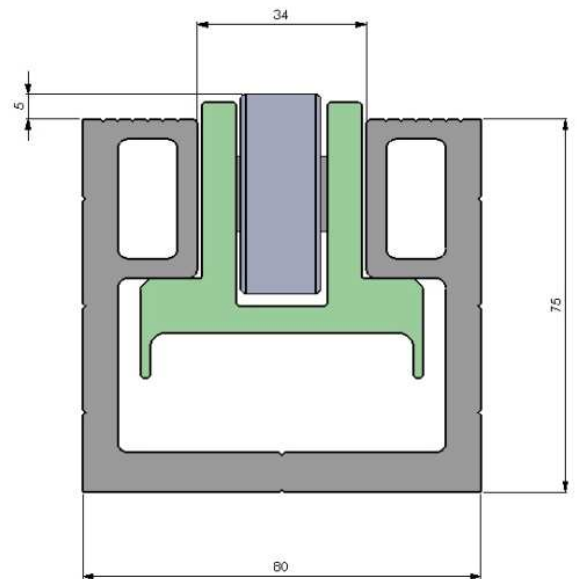

# HEDIN LAGAN AB

**Pricelist 134**

T-Housing Die Lifter/Die Roller

**Pricelist 134**

T-Housing Die Lifter/Die Roller

**T-28 Housing**

**T-36 Housing**

Lift capacity at 6 bar: (Larger house can be used in the Housing for lifting compared to a T-slot in a pressedbed this gives the higher lift capacity) *T-28 in Housing = 2000 kg/m* *T-36 in Housing = 3000 kg/m*