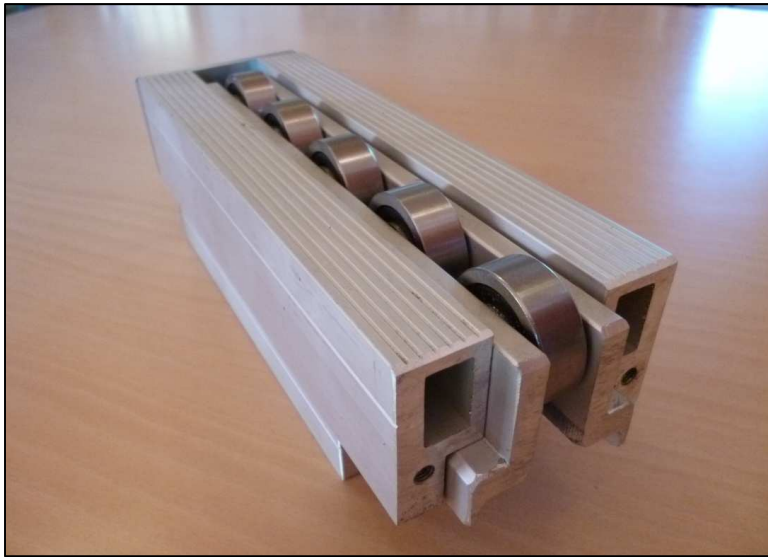

# HEDIN LAGAN AB

**Pricelist 134**

T-Housing Die Lifter/Die Roller

**Pricelist 134**

T-Housing Die Lifter/Die Roller

**T-28 Housing**

**T-36 Housing**

Lift capacity at 6 bar: (Larger house can be used in the Housing for lifting compared to a T-slot in a pressedbed this gives the higher lift capacity) *T-28 in Housing = 2000 kg/m* *T-36 in Housing = 3000 kg/m*