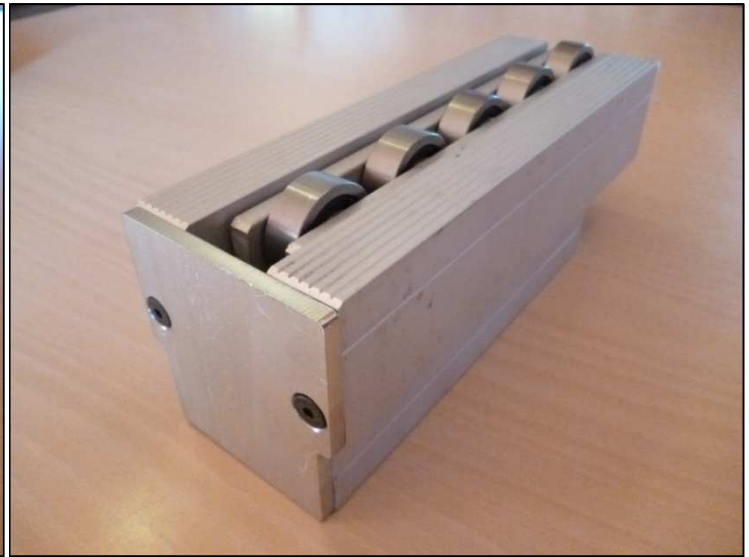

# HEDIN LAGAN AB

**Pricelist 134**

T-Housing Die Lifter/Die Roller

**Pricelist 134**

T-Housing Die Lifter/Die Roller

**T-28 Housing**

**T-36 Housing**

Lift capacity at 6 bar: (Larger house can be used in the Housing for lifting compared to a T-slot in a pressedbed this gives the higher lift capacity) *T-28 in Housing = 2000 kg/m* *T-36 in Housing = 3000 kg/m*