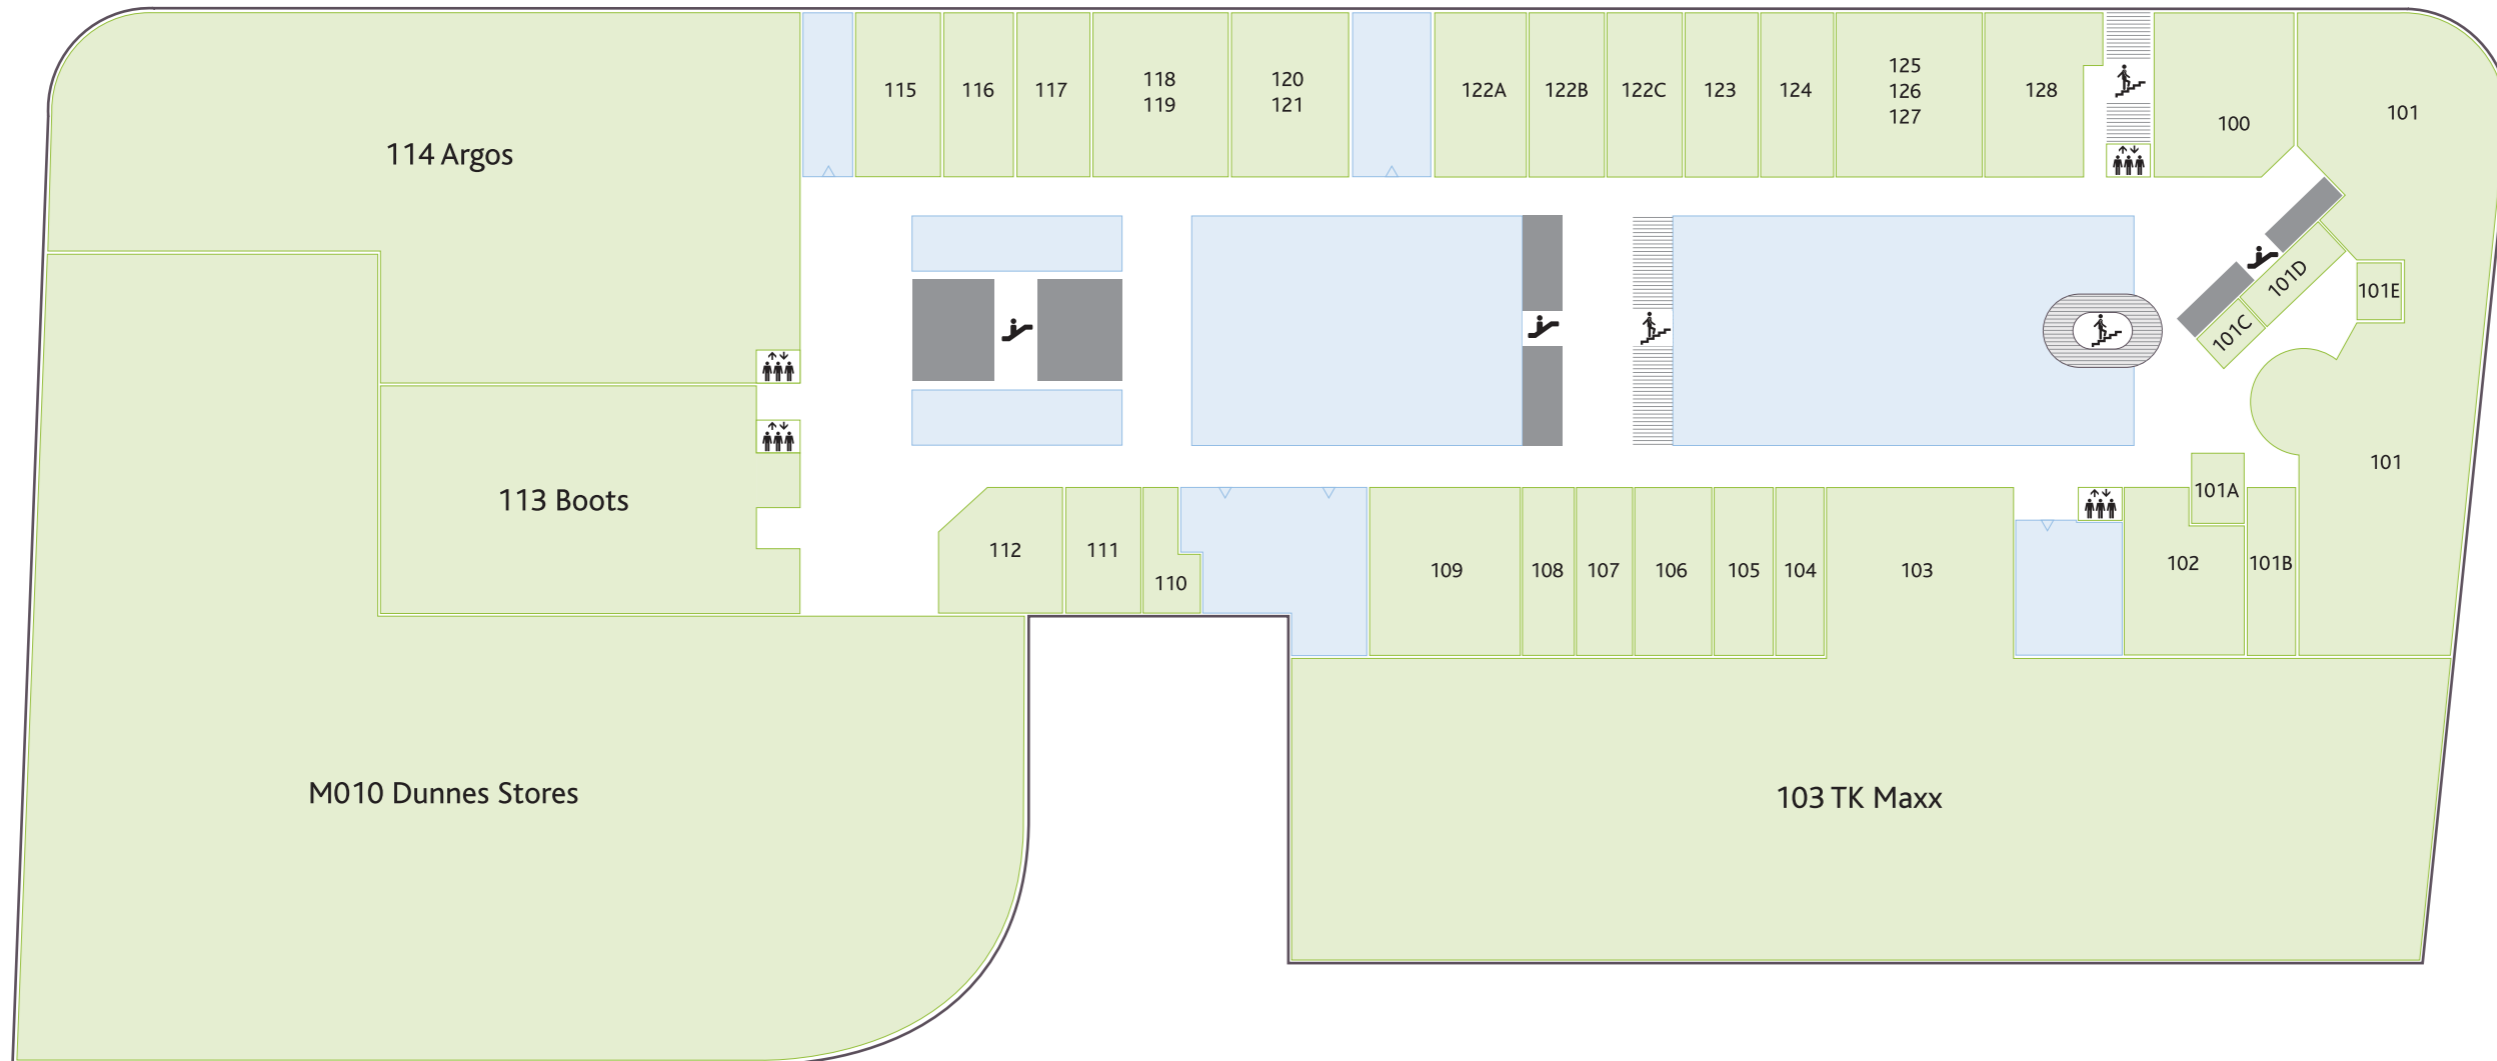

Middle Floor Plan

King Street South

St. Stephens Green West

Retailer	Unit No.	Retailer	Unit No.	Retailer	Unit No.	Retailer	Unit No.	Retailer	Unit No.
Argos	114	Dunnes Stores	M010/11	Julien	112	Retro Nation	110	To Let	104
Banana Tree	100	Eddie Rockets	101B	Knights of the Green	105	Signature Gourmet Sandwiches	101E	Trespass	128
Bertoni Neon	120/121	El Gringo Burrito	101A	Kosmos Acupuncture	122C	T Shirt Print International	111	Tribe	109
Boots	113	Fabio Dericci	117	O'Brien's Sandwich Bar	116	Ten Twenty Shop	102	Tuk Tuk Asian Kitchen	101D
Cherry's	124	Food Village	101	Party 21	108	Tierneys	122B	Urban Kids	107
Cogs the Brain Shop	122A	Holland & Barrett	115	Peter Mark-Stephen's Green	118/119	Timpson	123		
DNM Club	125/6/7	Insonmia	101C	Raidar	106	TK Maxx	103		