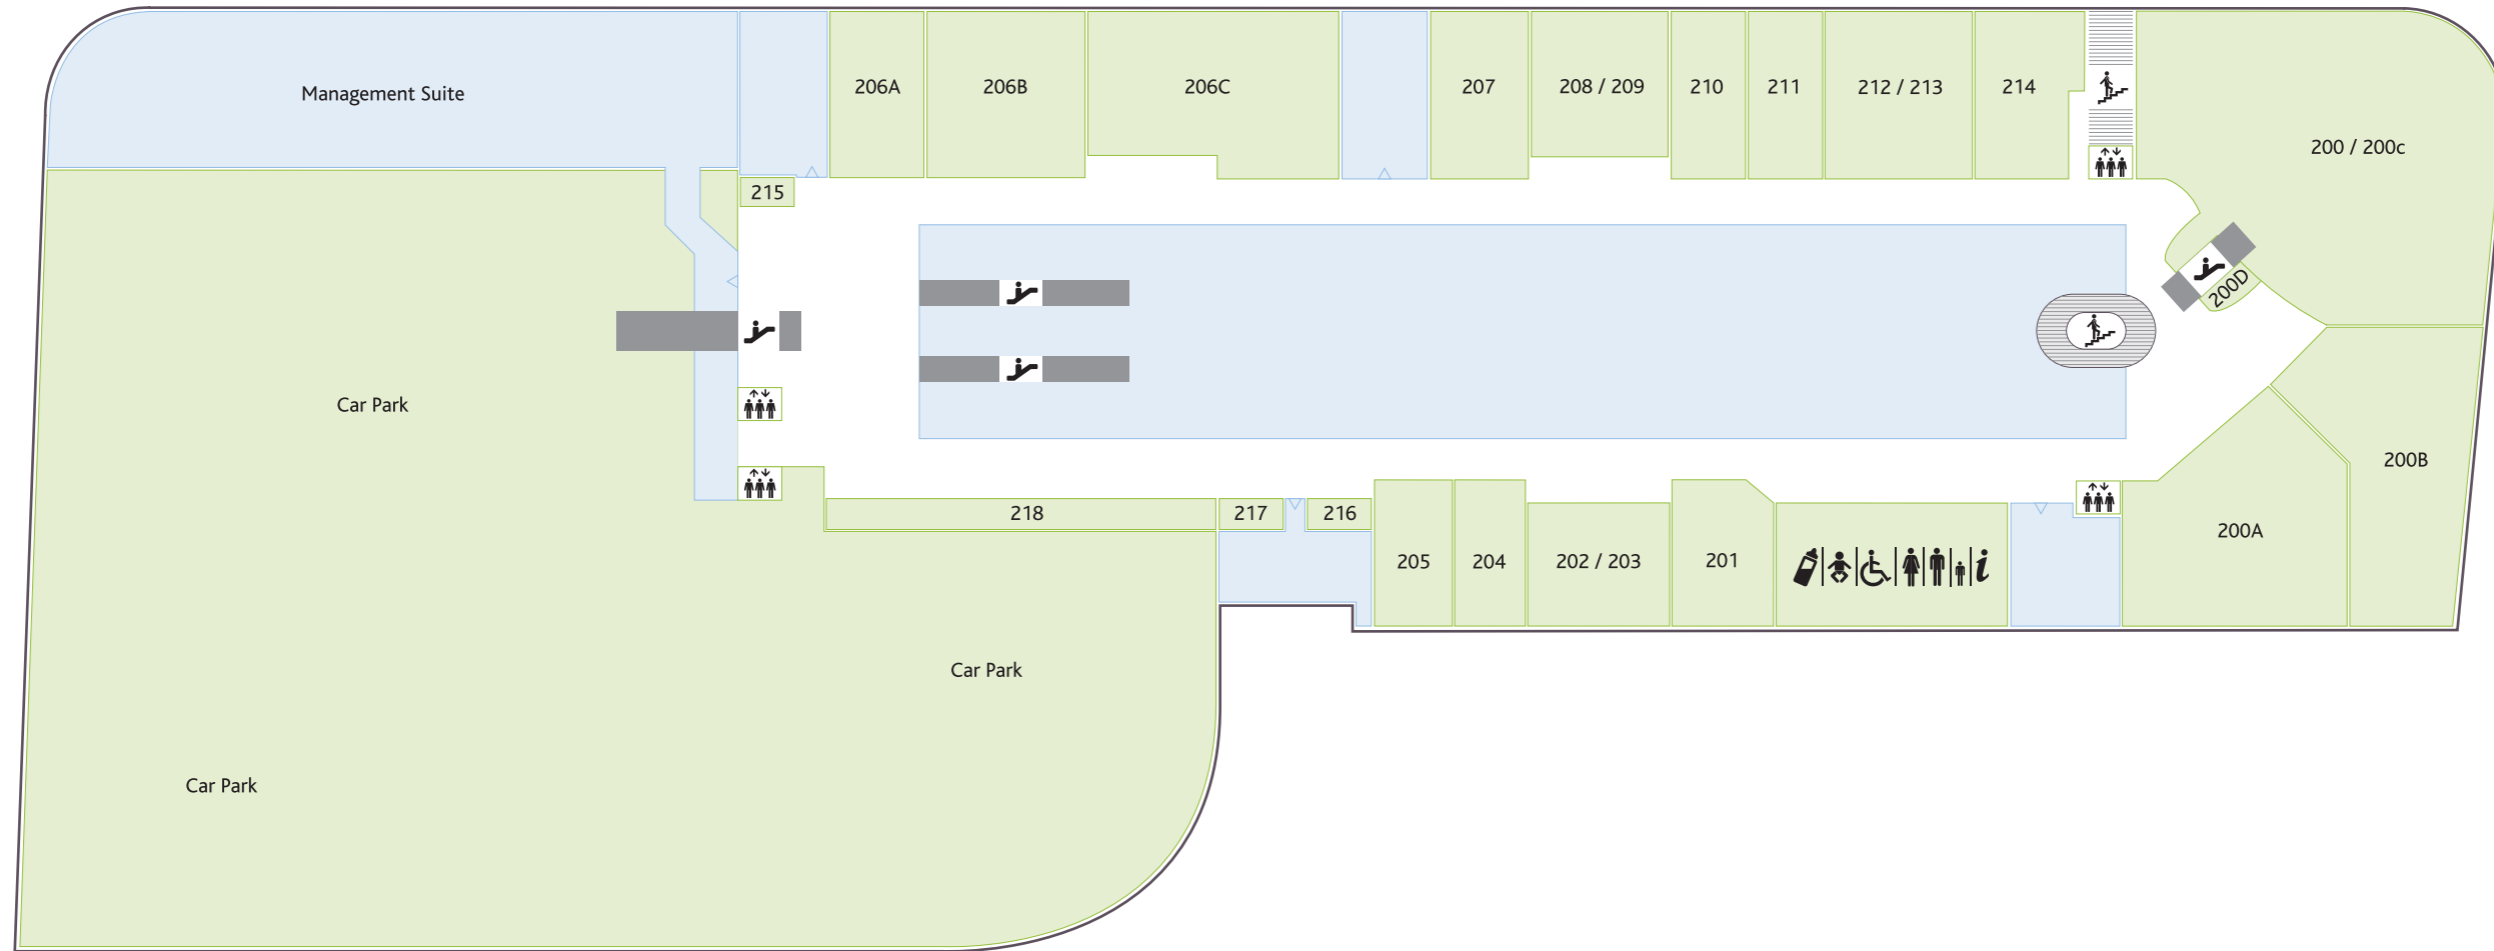

Top Floor Plan

King Street South

St. Stephens Green West

Retailer	Unit No.	Retailer	Unit No.	Retailer	Unit No.	Retailer	Unit No.
Art & Hobby	204	Perc Up Café	202/203	To Let	200A	To Let	209
Asha	212/213	Peter Mark Academy	206C	To Let	200B	To Let	215
Cactus	207	Portrait Artists	217	To Let	200D	Victoria Crystal	210
Chief Changs	200/200C	The Donegal Shop	201	To Let	205	Wildcat Ink	206B
Hidden Treasure Comics	214	The Green Gallery	218	To Let	208	Wrestling Mania	211
Karicature Korner	216	The Laptop Shop	206A				

- Stairs
- Escalator
- Lifts
- Baby Feeding
- Baby Changing
- Disabled Toilets
- Toilets
- Information